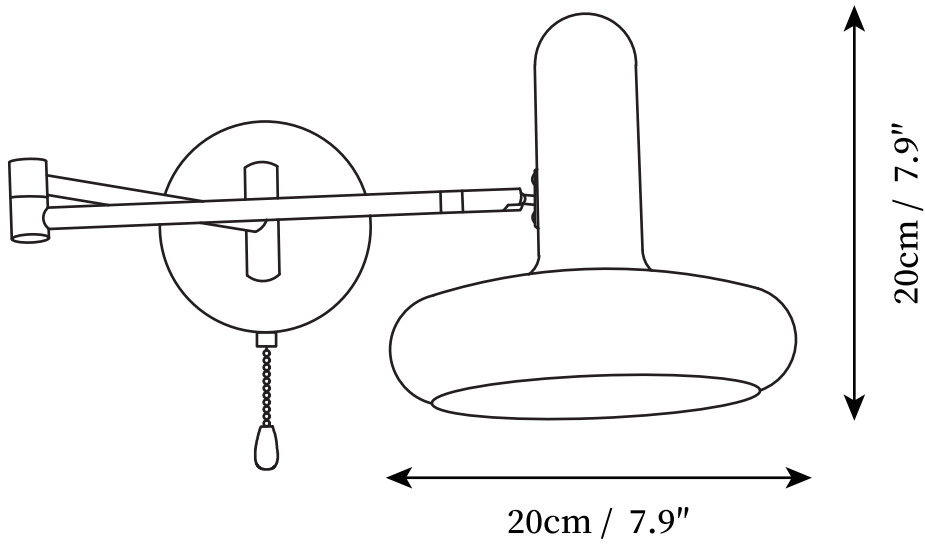

SPECIFICATION SHEET

SPECIFICATION DETAILS

*For custom options, consult factory for details

Fixture Dimensions	D 7.9" x H 7.9"
Light source	E26 or E27
Wattage	40W
Voltage	AC 110-240V
Color Temperature	Based on the purchase of light bulbs
CRI(Ra)	80CRI
Mounting	Wall
Driver Required	No
Optional Color Temps	Buy bulbs as needed
LED Rated Life	Based on bulb life (we do not supply bulbs)
Dimming	Dimming is not supported
Finishes	Chrome
Shade Details	Cream
Material	Iron, Metal