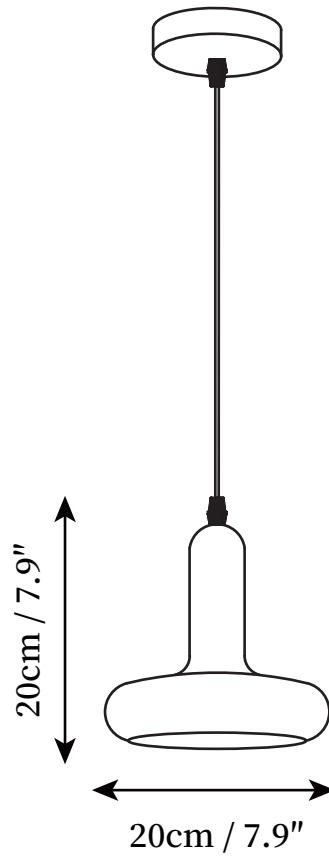

## SPECIFICATION DETAILS

\*For custom options, consult factory for details

<b>Fixture Dimensions</b>	D 7.9" x H 7.9"
<b>Light source</b>	E26 or E27
<b>Wattage</b>	Max 40W
<b>Voltage</b>	AC 110-240V
<b>Color Temperature</b>	Based on the purchase of light bulbs
<b>CRI(Ra)</b>	80CRI
<b>Mounting</b>	Ceiling
<b>Driver Required</b>	NO
<b>Optional Color Temps</b>	Buy bulbs as needed
<b>LED Rated Life</b>	Based on bulb life (we do not supply bulbs)
<b>Dimming</b>	Dimming is not supported
<b>Finishes</b>	Cream
<b>Shade Details</b>	Cream
<b>Material</b>	Iron, Metal
<b>Wire Length</b>	59"
<b>Wire Type</b>	White Coaxial Wire