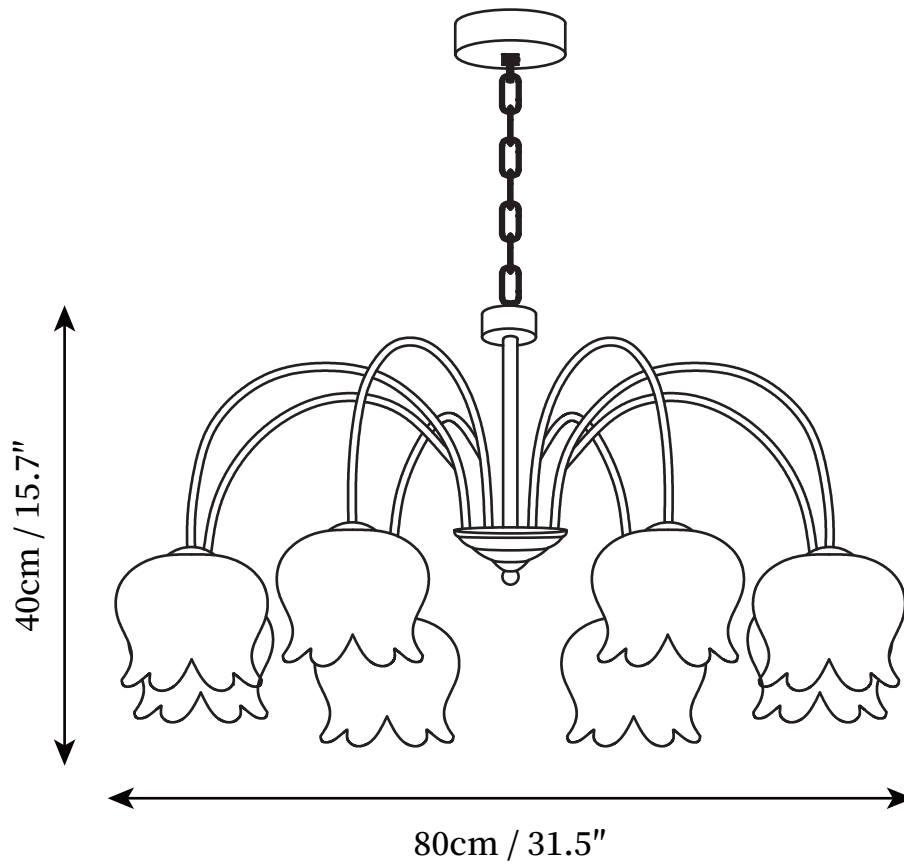

## SPECIFICATION DETAILS

\*For custom options, consult factory for details

	D 24.8" x H 15.7"
<b>Light source</b>	G9
<b>Wattage</b>	5W (single light)
<b>Voltage</b>	AC 110-240V
<b>Color Temperature</b>	Based on the purchase of light bulbs
<b>CRI(Ra)</b>	80CRI
<b>Mounting</b>	Ceiling
<b>Driver Required</b>	NO
<b>Optional Color Temps</b>	Buy bulbs as needed
<b>LED Rated Life</b>	Based on bulb life (we do not supply bulbs)
<b>Dimming</b>	Dimming is not supported
<b>Finishes</b>	White
<b>Shade Details</b>	White
<b>Material</b>	Metal, Iron, Acrylic
<b>Hanging chain Length</b>	Hanging chain 50cm / 19.7"
<b>Hanging chain Type</b>	White / Hanging chain

# SPECIFICATION SHEET

---

## SPECIFICATION DETAILS

\*For custom options, consult factory for details

	D 26" x H 15.7"
<b>Light source</b>	G9
<b>Wattage</b>	5W (single light)
<b>Voltage</b>	AC 110-240V
<b>Color Temperature</b>	Based on the purchase of light bulbs
<b>CRI(Ra)</b>	80CRI
<b>Mounting</b>	Ceiling
<b>Driver Required</b>	NO
<b>Optional Color Temps</b>	Buy bulbs as needed
<b>LED Rated Life</b>	Based on bulb life (we do not supply bulbs)
<b>Dimming</b>	Dimming is not supported
<b>Finishes</b>	White
<b>Shade Details</b>	White
<b>Material</b>	Metal, Iron, Acrylic
<b>Hanging chain Length</b>	Hanging chain 50cm / 19.7"
<b>Hanging chain Type</b>	White / Hanging chain

## SPECIFICATION DETAILS

\*For custom options, consult factory for details

	D 31.5" x H 15.7"
<b>Light source</b>	G9
<b>Wattage</b>	5W (single light)
<b>Voltage</b>	AC 110-240V
<b>Color Temperature</b>	Based on the purchase of light bulbs
<b>CRI(Ra)</b>	80CRI
<b>Mounting</b>	Ceiling
<b>Driver Required</b>	NO
<b>Optional Color Temps</b>	Buy bulbs as needed
<b>LED Rated Life</b>	Based on bulb life (we do not supply bulbs)
<b>Dimming</b>	Dimming is not supported
<b>Finishes</b>	White
<b>Shade Details</b>	White
<b>Material</b>	Metal, Iron, Acrylic
<b>Hanging chain Length</b>	Hanging chain 50cm / 19.7"
<b>Hanging chain Type</b>	White / Hanging chain