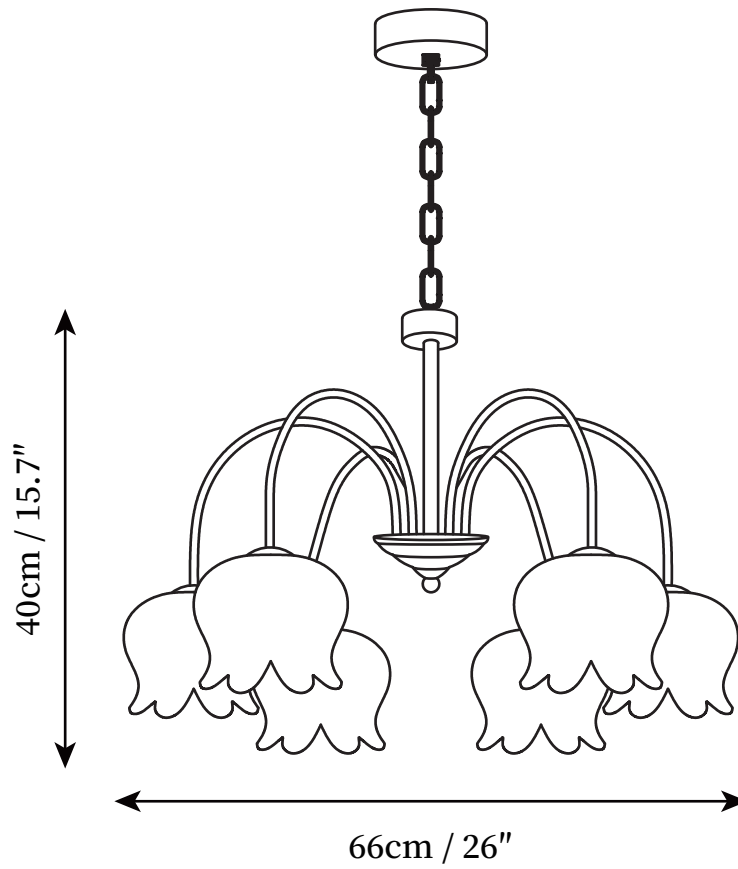

# SPECIFICATION SHEET

---

## SPECIFICATION DETAILS

\*For custom options, consult factory for details

	D 24.8" x H 15.7"
<b>Light source</b>	G9
<b>Wattage</b>	5W (single light)
<b>Voltage</b>	AC 110-240V
<b>Color Temperature</b>	Based on the purchase of light bulbs
<b>CRI(Ra)</b>	80CRI
<b>Mounting</b>	Ceiling
<b>Driver Required</b>	NO
<b>Optional Color Temps</b>	Buy bulbs as needed
<b>LED Rated Life</b>	Based on bulb life (we do not supply bulbs)
<b>Dimming</b>	Dimming is not supported
<b>Finishes</b>	White
<b>Shade Details</b>	White
<b>Material</b>	Metal, Iron, Acrylic
<b>Hanging chain Length</b>	Hanging chain 50cm / 19.7"
<b>Hanging chain Type</b>	White / Hanging chain

## SPECIFICATION DETAILS

\*For custom options, consult factory for details

	D 26" x H 15.7"
<b>Light source</b>	G9
<b>Wattage</b>	5W (single light)
<b>Voltage</b>	AC 110-240V
<b>Color Temperature</b>	Based on the purchase of light bulbs
<b>CRI(Ra)</b>	80CRI
<b>Mounting</b>	Ceiling
<b>Driver Required</b>	NO
<b>Optional Color Temps</b>	Buy bulbs as needed
<b>LED Rated Life</b>	Based on bulb life (we do not supply bulbs)
<b>Dimming</b>	Dimming is not supported
<b>Finishes</b>	White
<b>Shade Details</b>	White
<b>Material</b>	Metal, Iron, Acrylic
<b>Hanging chain Length</b>	Hanging chain 50cm / 19.7"
<b>Hanging chain Type</b>	White / Hanging chain

## SPECIFICATION DETAILS

\*For custom options, consult factory for details

	D 31.5" x H 15.7"
<b>Light source</b>	G9
<b>Wattage</b>	5W (single light)
<b>Voltage</b>	AC 110-240V
<b>Color Temperature</b>	Based on the purchase of light bulbs
<b>CRI(Ra)</b>	80CRI
<b>Mounting</b>	Ceiling
<b>Driver Required</b>	NO
<b>Optional Color Temps</b>	Buy bulbs as needed
<b>LED Rated Life</b>	Based on bulb life (we do not supply bulbs)
<b>Dimming</b>	Dimming is not supported
<b>Finishes</b>	White
<b>Shade Details</b>	White
<b>Material</b>	Metal, Iron, Acrylic
<b>Hanging chain Length</b>	Hanging chain 50cm / 19.7"
<b>Hanging chain Type</b>	White / Hanging chain