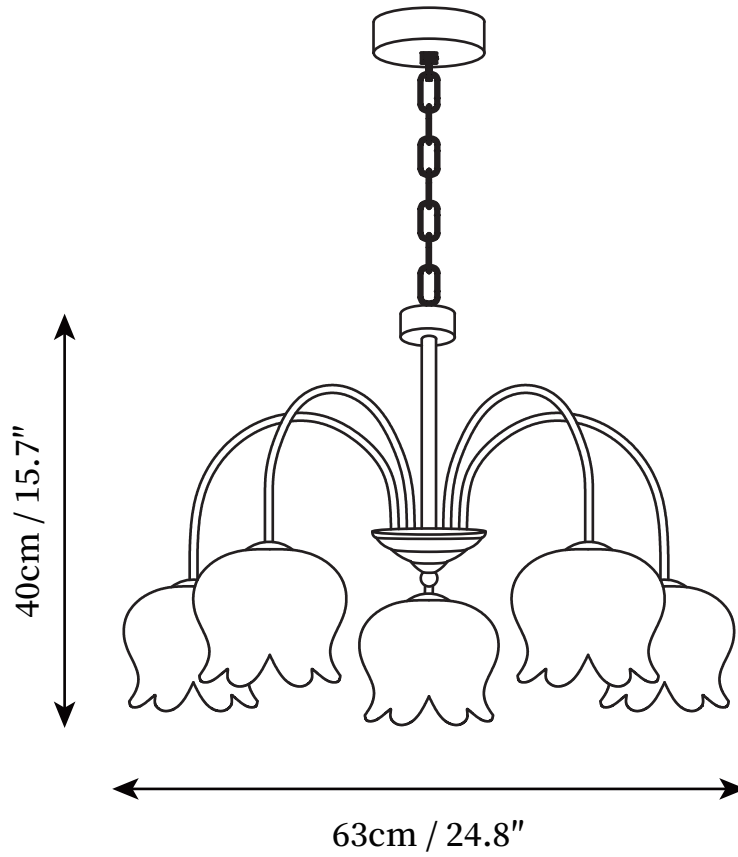

# SPECIFICATION SHEET

---

## SPECIFICATION DETAILS

\*For custom options, consult factory for details

	D 24.8" x H 15.7"
<b>Light source</b>	G9
<b>Wattage</b>	5W (single light)
<b>Voltage</b>	AC 110-240V
<b>Color Temperature</b>	Based on the purchase of light bulbs
<b>CRI(Ra)</b>	80CRI
<b>Mounting</b>	Ceiling
<b>Driver Required</b>	NO
<b>Optional Color Temps</b>	Buy bulbs as needed
<b>LED Rated Life</b>	Based on bulb life (we do not supply bulbs)
<b>Dimming</b>	Dimming is not supported
<b>Finishes</b>	White
<b>Shade Details</b>	White
<b>Material</b>	Metal, Iron, Acrylic
<b>Hanging chain Length</b>	Hanging chain 50cm / 19.7"
<b>Hanging chain Type</b>	White / Hanging chain

## SPECIFICATION DETAILS

\*For custom options, consult factory for details

	D 26" x H 15.7"
<b>Light source</b>	G9
<b>Wattage</b>	5W (single light)
<b>Voltage</b>	AC 110-240V
<b>Color Temperature</b>	Based on the purchase of light bulbs
<b>CRI(Ra)</b>	80CRI
<b>Mounting</b>	Ceiling
<b>Driver Required</b>	NO
<b>Optional Color Temps</b>	Buy bulbs as needed
<b>LED Rated Life</b>	Based on bulb life (we do not supply bulbs)
<b>Dimming</b>	Dimming is not supported
<b>Finishes</b>	White
<b>Shade Details</b>	White
<b>Material</b>	Metal, Iron, Acrylic
<b>Hanging chain Length</b>	Hanging chain 50cm / 19.7"
<b>Hanging chain Type</b>	White / Hanging chain

## SPECIFICATION DETAILS

\*For custom options, consult factory for details

	D 31.5" x H 15.7"
<b>Light source</b>	G9
<b>Wattage</b>	5W (single light)
<b>Voltage</b>	AC 110-240V
<b>Color Temperature</b>	Based on the purchase of light bulbs
<b>CRI(Ra)</b>	80CRI
<b>Mounting</b>	Ceiling
<b>Driver Required</b>	NO
<b>Optional Color Temps</b>	Buy bulbs as needed
<b>LED Rated Life</b>	Based on bulb life (we do not supply bulbs)
<b>Dimming</b>	Dimming is not supported
<b>Finishes</b>	White
<b>Shade Details</b>	White
<b>Material</b>	Metal, Iron, Acrylic
<b>Hanging chain Length</b>	Hanging chain 50cm / 19.7"
<b>Hanging chain Type</b>	White / Hanging chain