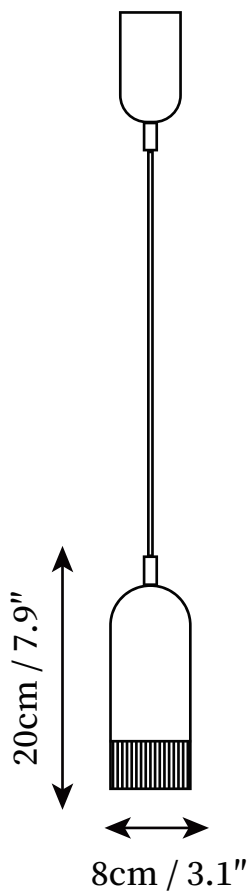

SPECIFICATION SHEET

SPECIFICATION DETAILS

*For custom options, consult factory for details

Fixture Dimensions	D 3.1" x H 7.9"
Light source	Integrated LED
Wattage	3W
Voltage	AC 110-240V
Color Temperature	3000k
CRI(Ra)	80CRI
Mounting	Ceiling
Driver Required	Yes
Optional Color Temps	Warm Light (3000K), Neutral Light (4500K), Cool Light (6000K)
LED Rated Life	30000hours
Dimming	Dimming is not supported
Finishes	Black+White
Shade Details	White
Material	Iron, Aluminum
Wire Length	59"
Wire Type	Black Coaxial Wire

SPECIFICATION SHEET

SPECIFICATION DETAILS

*For custom options, consult factory for details

Fixture Dimensions	D 3.1" x H 8.7"
Light source	Integrated LED
Wattage	3W
Voltage	AC 110-240V
Color Temperature	3000k
CRI(Ra)	80CRI
Mounting	Ceiling
Driver Required	Yes
Optional Color Temps	Warm Light (3000K), Neutral Light (4500K), Cool Light (6000K)
LED Rated Life	30000hours
Dimming	Dimming is not supported
Finishes	Black+White
Shade Details	White
Material	Iron, Aluminum
Wire Length	59"
Wire Type	Black Coaxial Wire