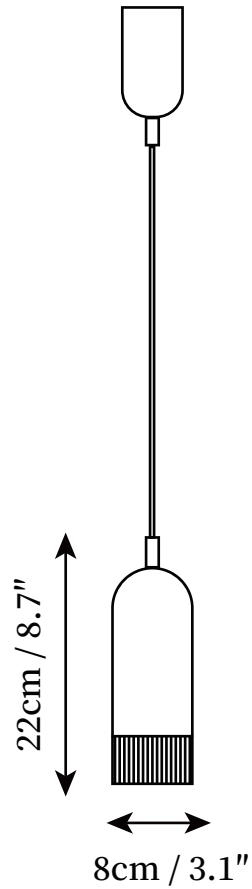

SPECIFICATION SHEET

SPECIFICATION DETAILS

*For custom options, consult factory for details

Fixture Dimensions	D 3.1" x H 7.9"
Light source	Integrated LED
Wattage	3W
Voltage	AC 110-240V
Color Temperature	3000k
CRI(Ra)	80CRI
Mounting	Ceiling
Driver Required	Yes
Optional Color Temps	Warm Light (3000K), Neutral Light (4500K), Cool Light (6000K)
LED Rated Life	30000hours
Dimming	Dimming is not supported
Finishes	Black+White
Shade Details	White
Material	Iron, Aluminum
Wire Length	59"
Wire Type	Black Coaxial Wire

SPECIFICATION SHEET

SPECIFICATION DETAILS

*For custom options, consult factory for details

Fixture Dimensions	D 3.1" x H 8.7"
Light source	Integrated LED
Wattage	3W
Voltage	AC 110-240V
Color Temperature	3000k
CRI(Ra)	80CRI
Mounting	Ceiling
Driver Required	Yes
Optional Color Temps	Warm Light (3000K), Neutral Light (4500K), Cool Light (6000K)
LED Rated Life	30000hours
Dimming	Dimming is not supported
Finishes	Black+White
Shade Details	White
Material	Iron, Aluminum
Wire Length	59"
Wire Type	Black Coaxial Wire