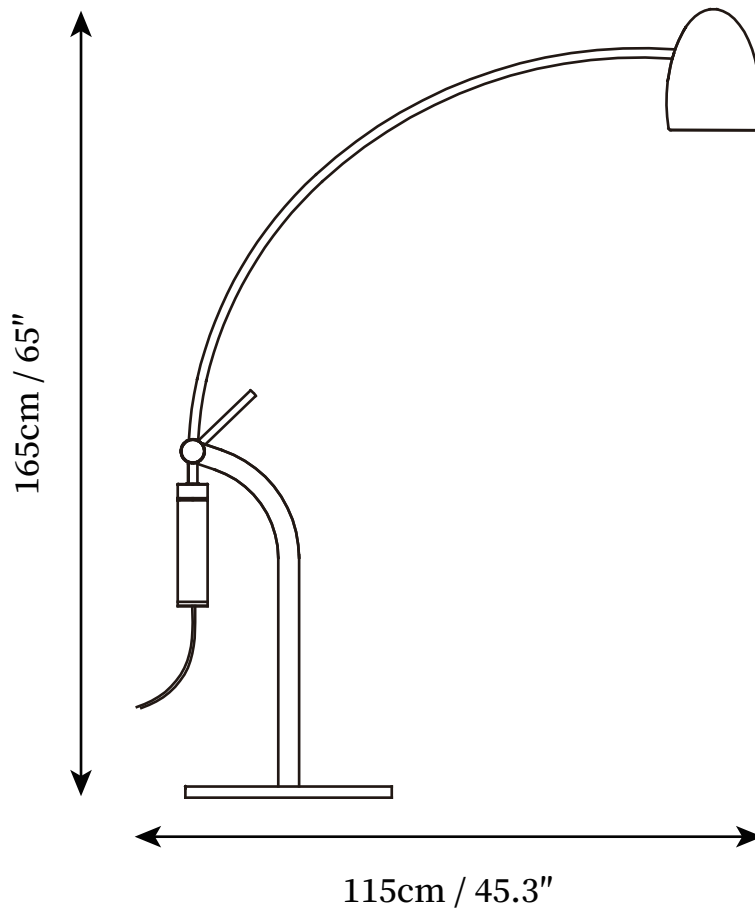

SPECIFICATION SHEET

SPECIFICATION DETAILS

*For custom options, consult factory for details

Fixture Dimensions	D 45.3" x H 65"
Light source	GU10
Wattage	10W
Voltage	AC 110-240V
Color Temperature	Based on the purchase of light bulbs
CRI(Ra)	80CRI
Mounting	Floor
Driver Required	NO
Optional Color Temps	Buy bulbs as needed
LED Rated Life	Based on bulb life (we do not supply bulbs)
Dimming	Dimming is not supported
Finishes	Black
Shade Details	Rose Gold
Material	Iron, Metal
Wire Length	98.4"
Wire Type	Wire with switch plug