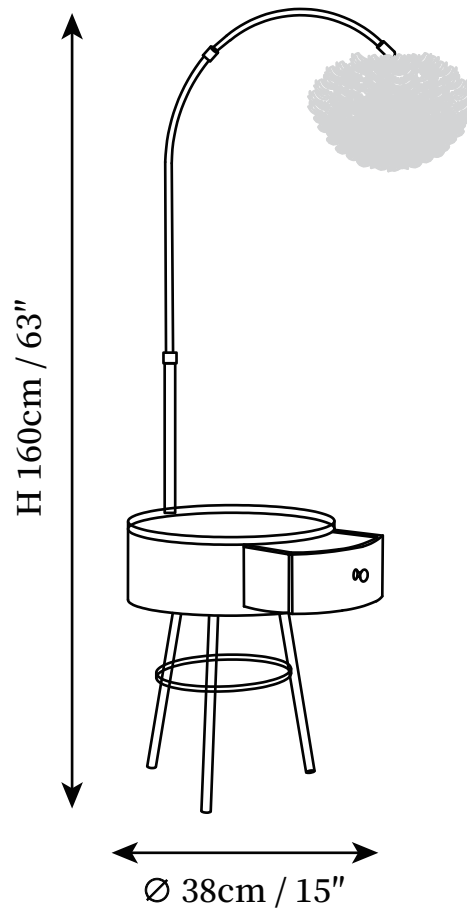

SPECIFICATION SHEET

SPECIFICATION DETAILS

*For custom options, consult factory for details

Fixture Dimensions	D 15" x H 63"
Light source	E26 or E27
Wattage	Max 40W
Voltage	AC 110-240V
Color Temperature	Based on the purchase of light bulbs
CRI(Ra)	80CRI
Mounting	Floor
Driver Required	NO
Optional Color Temps	Buy bulbs as needed
LED Rated Life	Based on bulb life (we do not supply bulbs)
Dimming	Dimming is not supported
Finishes	White+Gold
Shade Details	White Feather
Material	Metal, Iron, Feather, Marble, Wood
Wire Length	98.4"
Wire Type	Wire with switch plug