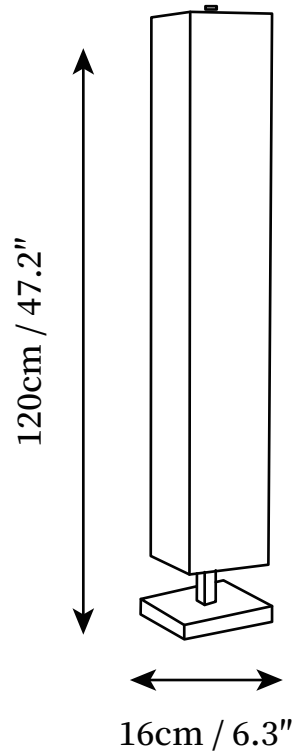

SPECIFICATION SHEET

SPECIFICATION DETAILS

*For custom options, consult factory for details

| | |
|-----------------------------|---|
| Fixture Dimensions | D 6.3" x H 47.2" |
| Light source | Integrated LED |
| Wattage | 20W |
| Voltage | AC 110-240V |
| Color Temperature | 3000k |
| CRI(Ra) | 80CRI |
| Mounting | Floor |
| Driver Required | Yes |
| Optional Color Temps | Warm Light (3000K), Neutral Light (4500K), Cool Light (6000K) |
| LED Rated Life | 30000hours |
| Dimming | Dimming is not supported |
| Finishes | Wood |
| Shade Details | Beige |
| Material | Fabric, Wooden |
| Wire Length | 98.4" |
| Wire Type | Wire with switch plug |

SPECIFICATION SHEET

SPECIFICATION DETAILS

*For custom options, consult factory for details

| | |
|-----------------------------|---|
| Fixture Dimensions | D 6.3" x H 63" |
| Light source | Integrated LED |
| Wattage | 20W |
| Voltage | AC 110-240V |
| Color Temperature | 3000k |
| CRI(Ra) | 80CRI |
| Mounting | Floor |
| Driver Required | Yes |
| Optional Color Temps | Warm Light (3000K), Neutral Light (4500K), Cool Light (6000K) |
| LED Rated Life | 30000hours |
| Dimming | Dimming is not supported |
| Finishes | Wood |
| Shade Details | Beige |
| Material | Fabric, Wooden |
| Wire Length | 98.4" |
| Wire Type | Wire with switch plug |