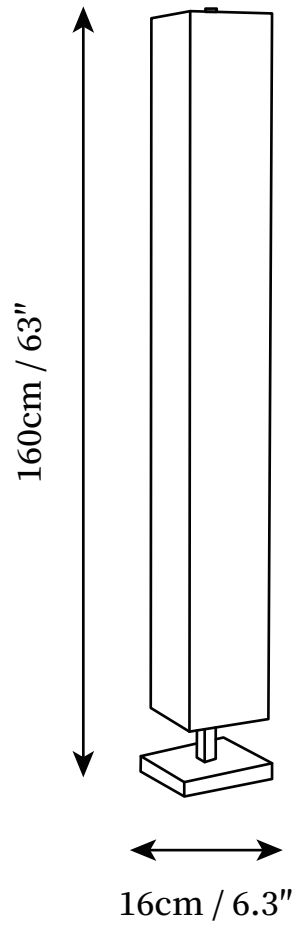

SPECIFICATION SHEET

SPECIFICATION DETAILS

*For custom options, consult factory for details

| | |
|-----------------------------|---|
| Fixture Dimensions | D 6.3" x H 47.2" |
| Light source | Integrated LED |
| Wattage | 20W |
| Voltage | AC 110-240V |
| Color Temperature | 3000k |
| CRI(Ra) | 80CRI |
| Mounting | Floor |
| Driver Required | Yes |
| Optional Color Temps | Warm Light (3000K), Neutral Light (4500K), Cool Light (6000K) |
| LED Rated Life | 30000hours |
| Dimming | Dimming is not supported |
| Finishes | Wood |
| Shade Details | Beige |
| Material | Fabric, Wooden |
| Wire Length | 98.4" |
| Wire Type | Wire with switch plug |

SPECIFICATION SHEET

SPECIFICATION DETAILS

*For custom options, consult factory for details

| | |
|-----------------------------|---|
| Fixture Dimensions | D 6.3" x H 63" |
| Light source | Integrated LED |
| Wattage | 20W |
| Voltage | AC 110-240V |
| Color Temperature | 3000k |
| CRI(Ra) | 80CRI |
| Mounting | Floor |
| Driver Required | Yes |
| Optional Color Temps | Warm Light (3000K), Neutral Light (4500K), Cool Light (6000K) |
| LED Rated Life | 30000hours |
| Dimming | Dimming is not supported |
| Finishes | Wood |
| Shade Details | Beige |
| Material | Fabric, Wooden |
| Wire Length | 98.4" |
| Wire Type | Wire with switch plug |