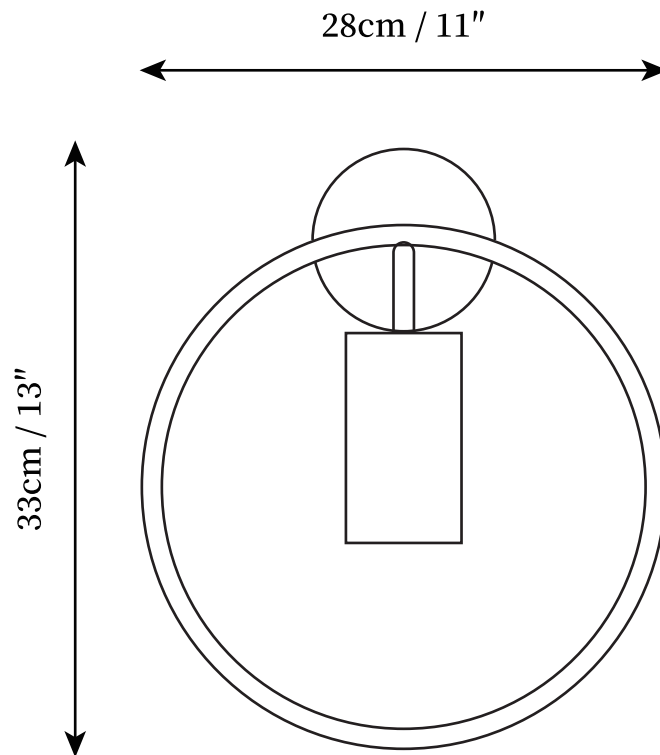

SPECIFICATION SHEET

SPECIFICATION DETAILS

*For custom options, consult factory for details

Fixture Dimensions	D 11" x H 13"
Light source	GU10
Wattage	7W
Voltage	AC 110-240V
Color Temperature	Based on the purchase of light bulbs
CRI(Ra)	80CRI
Mounting	Wall
Driver Required	No
Optional Color Temps	Buy bulbs as needed
LED Rated Life	Based on bulb life (we do not supply bulbs)
Dimming	Dimming is not supported
Finishes	Black
Shade Details	Black
Material	Iron, Metal
Wire Length	No
Wire Type	No