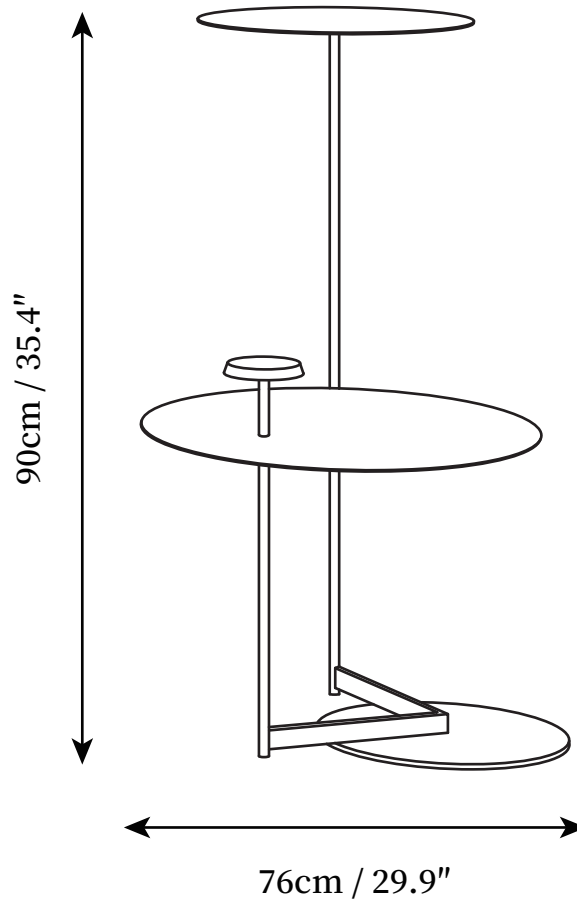

SPECIFICATION SHEET

SPECIFICATION DETAILS

*For custom options, consult factory for details

Fixture Dimensions	D 29.9" x H 35.4"
Light source	Integrated LED
Wattage	10W
Voltage	AC 110-240V
Color Temperature	3000k
CRI(Ra)	80CRI
Mounting	Floor
Driver Required	Yes
Optional Color Temps	Warm Light (3000K), Neutral Light (4500K), Cool Light (6000K)
LED Rated Life	30000hours
Dimming	Dimming is not supported
Finishes	Black+White
Shade Details	Black+White
Material	Iron, Metal
Wire Length	98.4"
Wire Type	Wire with switch plug