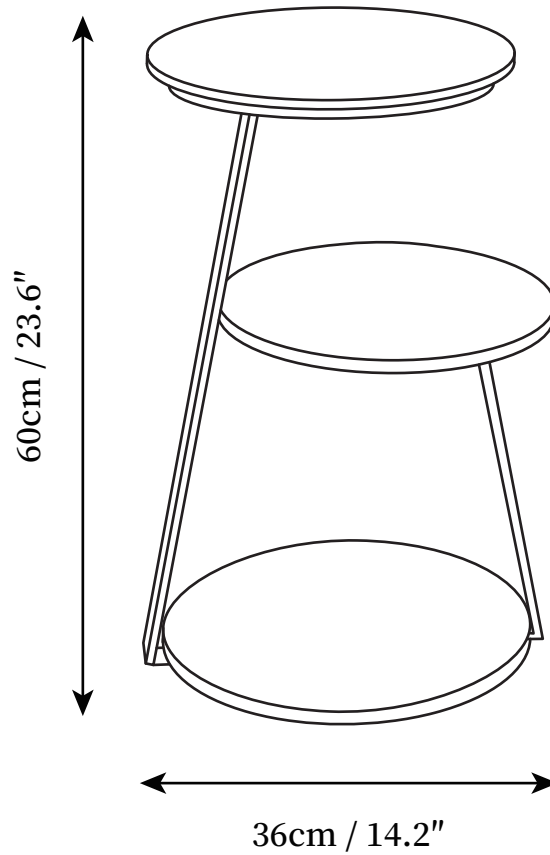

## SPECIFICATION DETAILS

\*For custom options, consult factory for details

<b>Fixture Dimensions</b>	D 14.2" x H 23.6"
<b>Light source</b>	Integrated LED
<b>Wattage</b>	10W
<b>Voltage</b>	AC 110-240V
<b>Color Temperature</b>	Based on the purchase of light bulbs
<b>CRI(Ra)</b>	80CRI
<b>Mounting</b>	Floor
<b>Driver Required</b>	Yes
<b>Optional Color Temps</b>	Warm Light (3000K), Neutral Light (4500K), Cool Light (6000K)
<b>LED Rated Life</b>	Based on bulb life (we do not supply bulbs)
<b>Dimming</b>	Dimming is not supported
<b>Finishes</b>	Black & Wooden
<b>Shade Details</b>	Silver
<b>Material</b>	Iron, Metal, Acrylic, Wooden
<b>Wire Length</b>	98.4"
<b>Wire Type</b>	Wire with switch plug