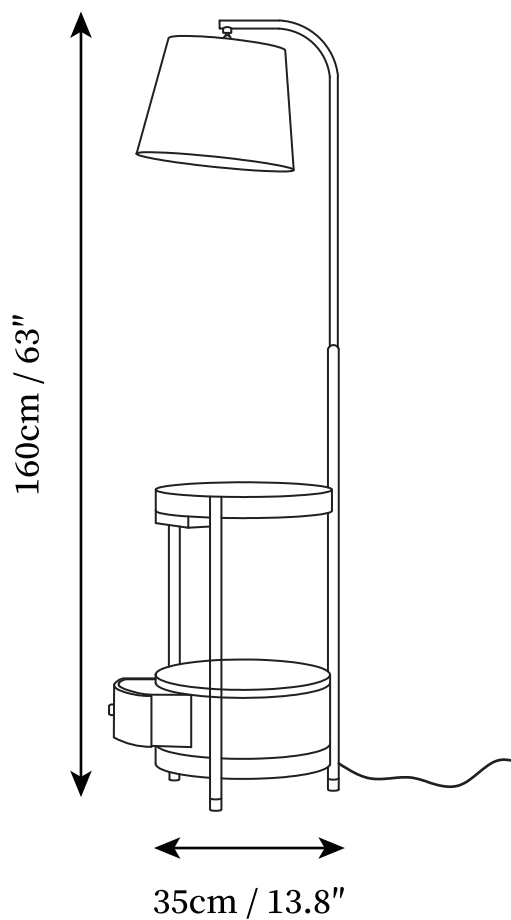

SPECIFICATION SHEET

SPECIFICATION DETAILS

*For custom options, consult factory for details

Fixture Dimensions	D 13.8" x H 63"
Light source	E26 or E27
Wattage	Max 40W
Voltage	AC 110-240V
Color Temperature	Based on the purchase of light bulbs
CRI(Ra)	80CRI
Mounting	Floor
Driver Required	NO
Optional Color Temps	Buy bulbs as needed
LED Rated Life	Based on bulb life (we do not supply bulbs)
Dimming	Dimming is not supported
Finishes	Gold, Black
Shade Details	Beige
Material	Iron, Metal, Glass, Wooden
Wire Length	98.4 "
Wire Type	Wire with switch plug