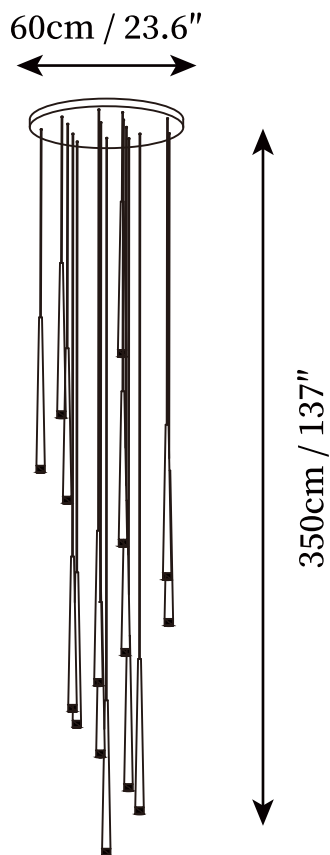

SPECIFICATION SHEET

SPECIFICATION DETAILS

*For custom options, consult factory for details

Fixture Dimensions	D 1.3" x H 23.6", D 1.3" x H 39.4"
Light source	Integrated LED
Wattage	~ 5W
Voltage	AC 110-240V
Mounting	Hardwired.
Dimming	Compatible with dimmable bulbs (bulb not included)
Control method	Compatible with common wall switches(not included)
Finishes	Black
Shade Details	White.
Material	Iron, Metal
Wire Length	The standard length of the cord is 59" (150 cm), the length is adjustable.

SPECIFICATION SHEET

SPECIFICATION DETAILS

*For custom options, consult factory for details

Fixture Dimensions	D 19.7" x H 118"
Light source	Integrated LED
Wattage	~ 5W
Voltage	AC 110-240V
Mounting	Hardwired.
Dimming	Compatible with dimmable bulbs (bulb not included)
Control method	Compatible with common wall switches (not included)
Finishes	Black
Shade Details	White.
Material	Iron, Metal
Wire Length	The standard length of the cord is 59" (150 cm), the length is adjustable.

SPECIFICATION SHEET

SPECIFICATION DETAILS

*For custom options, consult factory for details

Fixture Dimensions	D 23.6" x H 137"
Light source	Integrated LED
Wattage	~ 5W
Voltage	AC 110-240V
Mounting	Hardwired.
Dimming	Compatible with dimmable bulbs (bulb not included)
Control method	Compatible with common wall switches (not included)
Finishes	Black
Shade Details	White.
Material	Iron, Metal
Wire Length	The standard length of the cord is 59" (150 cm), the length is adjustable.

SPECIFICATION SHEET

SPECIFICATION DETAILS

*For custom options, consult factory for details

Fixture Dimensions	D 23.6" x H 137"
Light source	Integrated LED
Wattage	~ 5W
Voltage	AC 110-240V
Mounting	Hardwired.
Dimming	Compatible with dimmable bulbs (bulb not included)
Control method	Compatible with common wall switches(not included)
Finishes	Black
Shade Details	White.
Material	Iron, Metal
Wire Length	The standard length of the cord is 59" (150 cm), the length is adjustable.