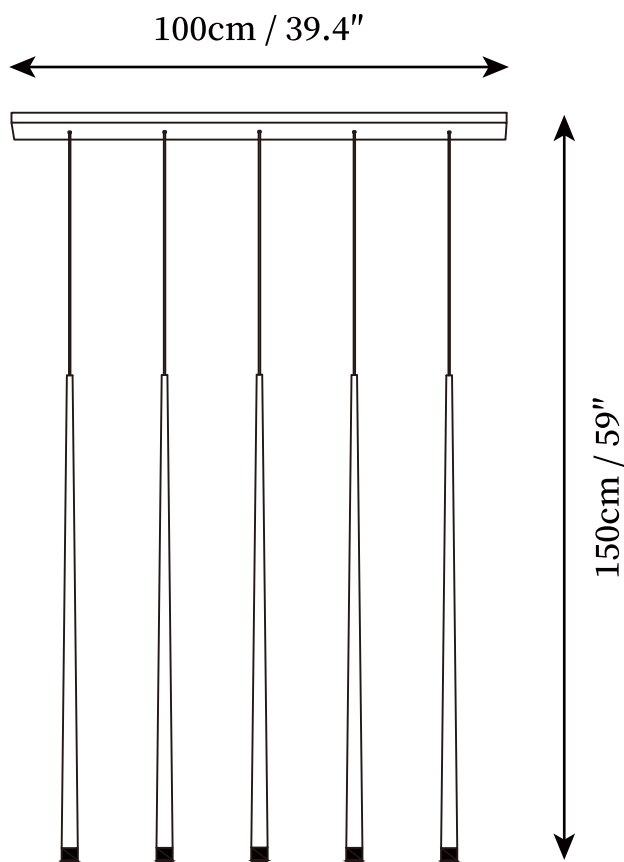

SPECIFICATION SHEET

SPECIFICATION DETAILS

*For custom options, consult factory for details

Fixture Dimensions	D 1.3" x H 23.6", D 1.3" x H 39.4"
Light source	Integrated LED
Wattage	~ 5W
Voltage	AC 110-240V
Mounting	Hardwired.
Dimming	Compatible with dimmable bulbs (bulb not included)
Control method	Compatible with common wall switches(not included)
Finishes	Black
Shade Details	White.
Material	Iron, Metal
Wire Length	The standard length of the cord is 59" (150 cm), the length is adjustable.

SPECIFICATION SHEET

SPECIFICATION DETAILS

*For custom options, consult factory for details

Fixture Dimensions	D 23.6" x H 137"
Light source	Integrated LED
Wattage	~ 5W
Voltage	AC 110-240V
Mounting	Hardwired.
Dimming	Compatible with dimmable bulbs (bulb not included)
Control method	Compatible with common wall switches(not included)
Finishes	Black
Shade Details	White.
Material	Iron, Metal
Wire Length	The standard length of the cord is 59" (150 cm), the length is adjustable.

SPECIFICATION SHEET

SPECIFICATION DETAILS

*For custom options, consult factory for details

Fixture Dimensions	D 15.7" x H 59"
Light source	Integrated LED
Wattage	~ 5W
Voltage	AC 110-240V
Mounting	Hardwired.
Dimming	Compatible with dimmable bulbs (bulb not included)
Control method	Compatible with common wall switches (not included)
Finishes	Black
Shade Details	White.
Material	Iron, Metal
Wire Length	The standard length of the cord is 59" (150 cm), the length is adjustable.

SPECIFICATION SHEET

SPECIFICATION DETAILS

*For custom options, consult factory for details

Fixture Dimensions	D 39.4" x H 59"
Light source	Integrated LED.
Wattage	~ 5W
Voltage	AC 110-240V
Mounting	Hardwired.
Dimming	Compatible with dimmable bulbs (bulb not included)
Control method	Compatible with common wall switches(not included)
Finishes	Black
Shade Details	White.
Material	Iron, Metal
Wire Length	The standard length of the cord is 59" (150 cm), the length is adjustable.