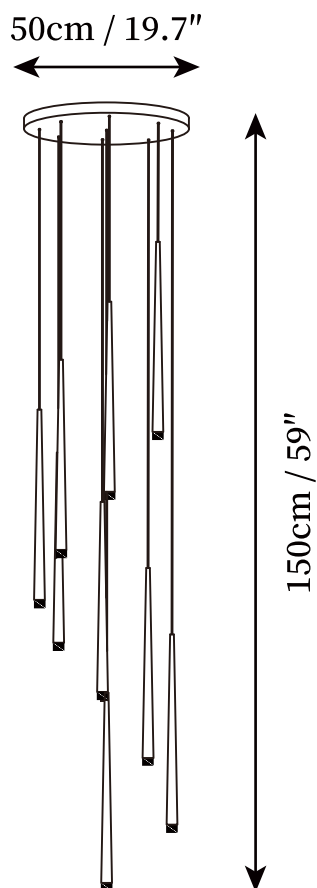

SPECIFICATION SHEET

SPECIFICATION DETAILS

*For custom options, consult factory for details

Fixture Dimensions	Integrated LED
Light source	G4 (bulb not included).
Wattage	~ 5W
Voltage	AC 110-240V
Mounting	Hardwired.
Dimming	Compatible with dimmable bulbs (bulb not included)
Control method	Compatible with common wall switches (not included)
Finishes	Black
Shade Details	White.
Material	Iron, Metal
Wire Length	The standard length of the cord is 59" (150 cm), the length is adjustable.