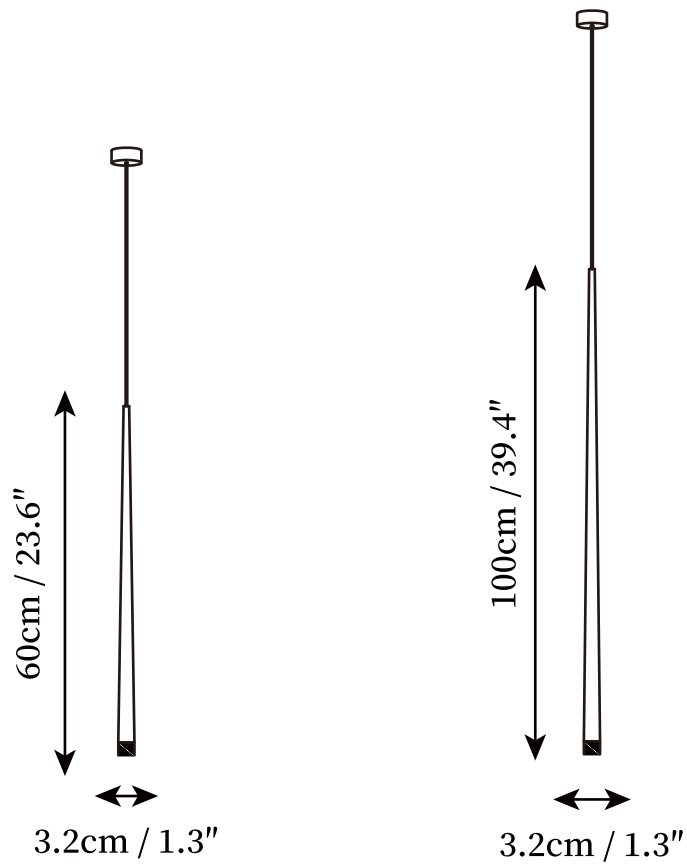

SPECIFICATION SHEET

SPECIFICATION DETAILS

*For custom options, consult factory for details

Fixture Dimensions	D 1.3" x H 23.6", D 1.3" x H 39.4"
Light source	Integrated LED
Wattage	~ 5W
Voltage	AC 110-240V
Mounting	Hardwired.
Dimming	Compatible with dimmable bulbs (bulb not included)
Control method	Compatible with common wall switches(not included)
Finishes	Black
Shade Details	White.
Material	Iron, Metal
Wire Length	The standard length of the cord is 59" (150 cm), the length is adjustable.

SPECIFICATION SHEET

SPECIFICATION DETAILS

*For custom options, consult factory for details

Fixture Dimensions	Integrated LED
Light source	G4 (bulb not included).
Wattage	~ 5W
Voltage	AC 110-240V
Mounting	Hardwired.
Dimming	Compatible with dimmable bulbs (bulb not included)
Control method	Compatible with common wall switches(not included)
Finishes	Black
Shade Details	White.
Material	Iron, Metal
Wire Length	The standard length of the cord is 59" (150 cm), the length is adjustable.

SPECIFICATION SHEET

SPECIFICATION DETAILS

*For custom options, consult factory for details

Fixture Dimensions	D 19.7" x H 118"
Light source	Integrated LED
Wattage	~ 5W
Voltage	AC 110-240V
Mounting	Hardwired.
Dimming	Compatible with dimmable bulbs (bulb not included)
Control method	Compatible with common wall switches (not included)
Finishes	Black
Shade Details	White.
Material	Iron, Metal
Wire Length	The standard length of the cord is 59" (150 cm), the length is adjustable.

SPECIFICATION SHEET

SPECIFICATION DETAILS

*For custom options, consult factory for details

Fixture Dimensions	D 23.6" x H 137"
Light source	Integrated LED
Wattage	~ 5W
Voltage	AC 110-240V
Mounting	Hardwired.
Dimming	Compatible with dimmable bulbs (bulb not included)
Control method	Compatible with common wall switches (not included)
Finishes	Black
Shade Details	White.
Material	Iron, Metal
Wire Length	The standard length of the cord is 59" (150 cm), the length is adjustable.