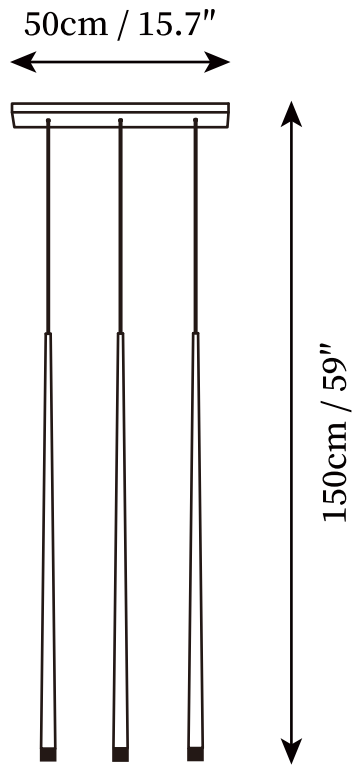

SPECIFICATION SHEET

SPECIFICATION DETAILS

*For custom options, consult factory for details

Fixture Dimensions	D 15.7" x H 59"
Light source	Integrated LED
Wattage	~ 5W
Voltage	AC 110-240V
Mounting	Hardwired.
Dimming	Compatible with dimmable bulbs (bulb not included)
Control method	Compatible with common wall switches (not included)
Finishes	Black
Shade Details	White.
Material	Iron, Metal
Wire Length	The standard length of the cord is 59" (150 cm), the length is adjustable.