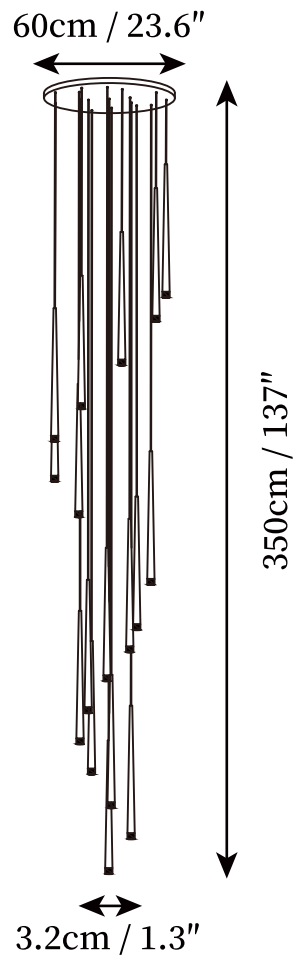

SPECIFICATION SHEET

SPECIFICATION DETAILS

*For custom options, consult factory for details

Fixture Dimensions	D 1.3" x H 23.6", D 1.3" x H 39.4"
Light source	Integrated LED
Wattage	~ 5W
Voltage	AC 110-240V
Mounting	Hardwired.
Dimming	Compatible with dimmable bulbs (bulb not included)
Control method	Compatible with common wall switches(not included)
Finishes	Black
Shade Details	White.
Material	Iron, Metal
Wire Length	The standard length of the cord is 59" (150 cm), the length is adjustable.

SPECIFICATION SHEET

SPECIFICATION DETAILS

*For custom options, consult factory for details

Fixture Dimensions	D 19.7" x H 118"
Light source	Integrated LED
Wattage	~ 5W
Voltage	AC 110-240V
Mounting	Hardwired.
Dimming	Compatible with dimmable bulbs (bulb not included)
Control method	Compatible with common wall switches (not included)
Finishes	Black
Shade Details	White.
Material	Iron, Metal
Wire Length	The standard length of the cord is 59" (150 cm), the length is adjustable.

SPECIFICATION SHEET

SPECIFICATION DETAILS

*For custom options, consult factory for details

Fixture Dimensions	D 23.6" x H 137"
Light source	Integrated LED
Wattage	~ 5W
Voltage	AC 110-240V
Mounting	Hardwired.
Dimming	Compatible with dimmable bulbs (bulb not included)
Control method	Compatible with common wall switches (not included)
Finishes	Black
Shade Details	White.
Material	Iron, Metal
Wire Length	The standard length of the cord is 59" (150 cm), the length is adjustable.

SPECIFICATION SHEET

SPECIFICATION DETAILS

*For custom options, consult factory for details

Fixture Dimensions	D 23.6" x H 137"
Light source	Integrated LED
Wattage	~ 5W
Voltage	AC 110-240V
Mounting	Hardwired.
Dimming	Compatible with dimmable bulbs (bulb not included)
Control method	Compatible with common wall switches(not included)
Finishes	Black
Shade Details	White.
Material	Iron, Metal
Wire Length	The standard length of the cord is 59" (150 cm), the length is adjustable.