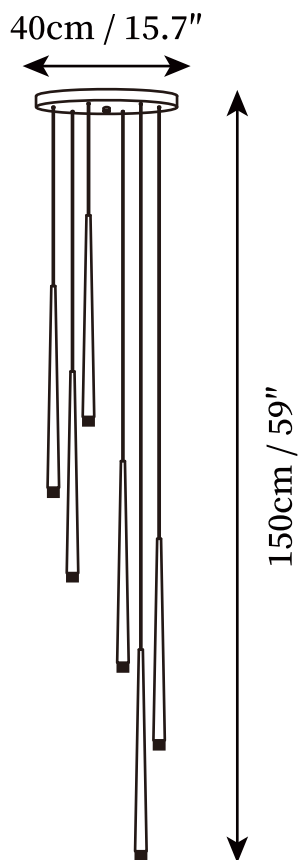

SPECIFICATION SHEET

SPECIFICATION DETAILS

*For custom options, consult factory for details

Fixture Dimensions	D 1.3" x H 23.6", D 1.3" x H 39.4"
Light source	Integrated LED
Wattage	~ 5W
Voltage	AC 110-240V
Mounting	Hardwired.
Dimming	Compatible with dimmable bulbs (bulb not included)
Control method	Compatible with common wall switches(not included)
Finishes	Black
Shade Details	White.
Material	Iron, Metal
Wire Length	The standard length of the cord is 59" (150 cm), the length is adjustable.

SPECIFICATION SHEET

SPECIFICATION DETAILS

*For custom options, consult factory for details

Fixture Dimensions	Integrated LED
Light source	G4 (bulb not included).
Wattage	~ 5W
Voltage	AC 110-240V
Mounting	Hardwired.
Dimming	Compatible with dimmable bulbs (bulb not included)
Control method	Compatible with common wall switches(not included)
Finishes	Black
Shade Details	White.
Material	Iron, Metal
Wire Length	The standard length of the cord is 59" (150 cm), the length is adjustable.

SPECIFICATION SHEET

SPECIFICATION DETAILS

*For custom options, consult factory for details

Fixture Dimensions	D 19.7" x H 118"
Light source	Integrated LED
Wattage	~ 5W
Voltage	AC 110-240V
Mounting	Hardwired.
Dimming	Compatible with dimmable bulbs (bulb not included)
Control method	Compatible with common wall switches (not included)
Finishes	Black
Shade Details	White.
Material	Iron, Metal
Wire Length	The standard length of the cord is 59" (150 cm), the length is adjustable.

SPECIFICATION SHEET

SPECIFICATION DETAILS

*For custom options, consult factory for details

Fixture Dimensions	D 23.6" x H 137"
Light source	Integrated LED
Wattage	~ 5W
Voltage	AC 110-240V
Mounting	Hardwired.
Dimming	Compatible with dimmable bulbs (bulb not included)
Control method	Compatible with common wall switches (not included)
Finishes	Black
Shade Details	White.
Material	Iron, Metal
Wire Length	The standard length of the cord is 59" (150 cm), the length is adjustable.