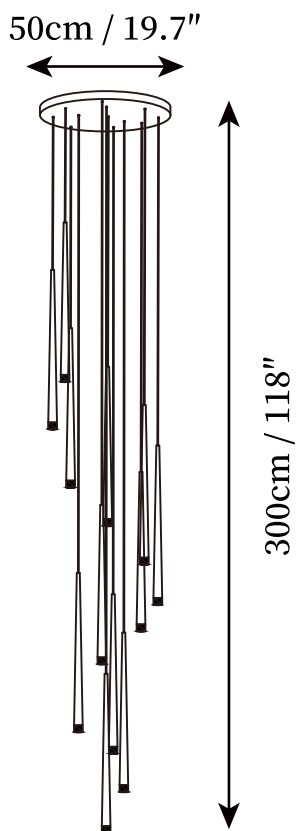

SPECIFICATION SHEET

SPECIFICATION DETAILS

*For custom options, consult factory for details

Fixture Dimensions	D 1.3" x H 23.6", D 1.3" x H 39.4"
Light source	Integrated LED
Wattage	~ 5W
Voltage	AC 110-240V
Mounting	Hardwired.
Dimming	Compatible with dimmable bulbs (bulb not included)
Control method	Compatible with common wall switches(not included)
Finishes	Black
Shade Details	White.
Material	Iron, Metal
Wire Length	The standard length of the cord is 59" (150 cm), the length is adjustable.

SPECIFICATION SHEET

SPECIFICATION DETAILS

*For custom options, consult factory for details

Fixture Dimensions	Integrated LED
Light source	G4 (bulb not included).
Wattage	~ 5W
Voltage	AC 110-240V
Mounting	Hardwired.
Dimming	Compatible with dimmable bulbs (bulb not included)
Control method	Compatible with common wall switches (not included)
Finishes	Black
Shade Details	White.
Material	Iron, Metal
Wire Length	The standard length of the cord is 59" (150 cm), the length is adjustable.

SPECIFICATION SHEET

SPECIFICATION DETAILS

*For custom options, consult factory for details

Fixture Dimensions	D 19.7" x H 118"
Light source	Integrated LED
Wattage	~ 5W
Voltage	AC 110-240V
Mounting	Hardwired.
Dimming	Compatible with dimmable bulbs (bulb not included)
Control method	Compatible with common wall switches (not included)
Finishes	Black
Shade Details	White.
Material	Iron, Metal
Wire Length	The standard length of the cord is 59" (150 cm), the length is adjustable.

SPECIFICATION SHEET

SPECIFICATION DETAILS

*For custom options, consult factory for details

Fixture Dimensions	D 23.6" x H 137"
Light source	Integrated LED
Wattage	~ 5W
Voltage	AC 110-240V
Mounting	Hardwired.
Dimming	Compatible with dimmable bulbs (bulb not included)
Control method	Compatible with common wall switches (not included)
Finishes	Black
Shade Details	White.
Material	Iron, Metal
Wire Length	The standard length of the cord is 59" (150 cm), the length is adjustable.