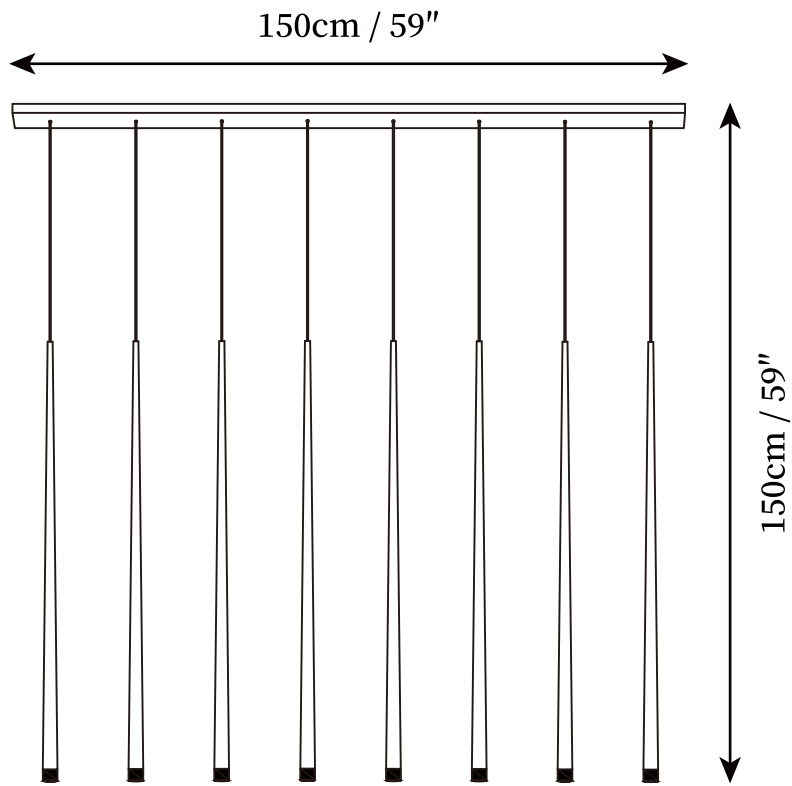

SPECIFICATION SHEET

SPECIFICATION DETAILS

*For custom options, consult factory for details

Fixture Dimensions	D 1.3" x H 23.6", D 1.3" x H 39.4"
Light source	Integrated LED
Wattage	~ 5W
Voltage	AC 110-240V
Mounting	Hardwired.
Dimming	Compatible with dimmable bulbs (bulb not included)
Control method	Compatible with common wall switches(not included)
Finishes	Black
Shade Details	White.
Material	Iron, Metal
Wire Length	The standard length of the cord is 59" (150 cm), the length is adjustable.

SPECIFICATION SHEET

SPECIFICATION DETAILS

*For custom options, consult factory for details

Fixture Dimensions	D 39.4" x H 59"
Light source	Integrated LED.
Wattage	~ 5W
Voltage	AC 110-240V
Mounting	Hardwired.
Dimming	Compatible with dimmable bulbs (bulb not included)
Control method	Compatible with common wall switches(not included)
Finishes	Black
Shade Details	White.
Material	Iron, Metal
Wire Length	The standard length of the cord is 59" (150 cm), the length is adjustable.

SPECIFICATION SHEET

SPECIFICATION DETAILS

*For custom options, consult factory for details

Fixture Dimensions	D 47.2" x H 59"
Light source	Integrated LED
Wattage	~ 5W
Voltage	AC 110-240V
Mounting	Hardwired.
Dimming	Compatible with dimmable bulbs (bulb not included)
Control method	Compatible with common wall switches (not included)
Finishes	Black
Shade Details	White.
Material	Iron, Metal
Wire Length	The standard length of the cord is 59" (150 cm), the length is adjustable.

SPECIFICATION SHEET

SPECIFICATION DETAILS

*For custom options, consult factory for details

Fixture Dimensions	D 59" x H 59"
Light source	Integrated LED
Wattage	~ 5W.
Voltage	AC 110-240V
Mounting	Hardwired.
Dimming	Compatible with dimmable bulbs (bulb not included)
Control method	Compatible with common wall switches(not included)
Finishes	Black
Shade Details	White.
Material	Iron, Metal
Wire Length	The standard length of the cord is 59" (150 cm), the length is adjustable.