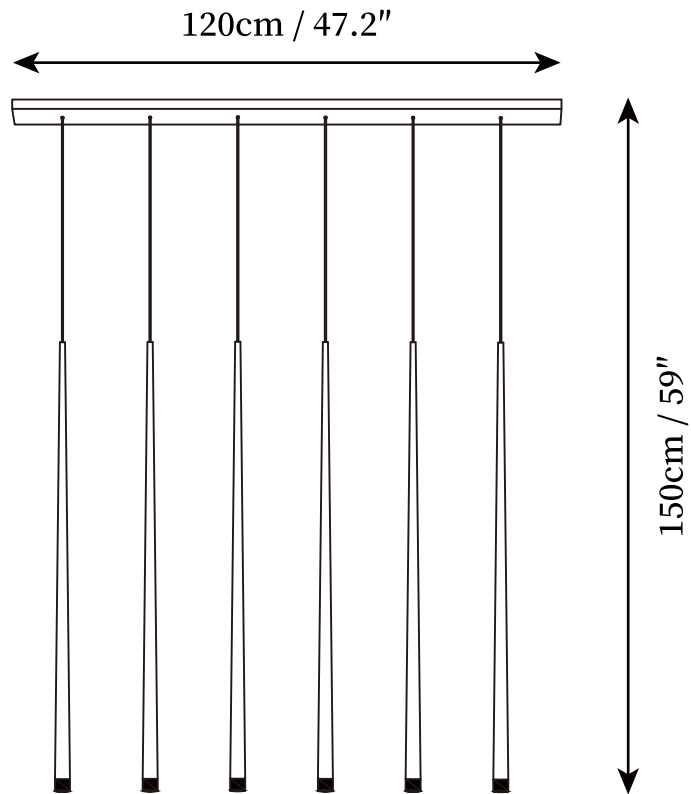

SPECIFICATION SHEET

SPECIFICATION DETAILS

*For custom options, consult factory for details

Fixture Dimensions	D 1.3" x H 23.6", D 1.3" x H 39.4"
Light source	Integrated LED
Wattage	~ 5W
Voltage	AC 110-240V
Mounting	Hardwired.
Dimming	Compatible with dimmable bulbs (bulb not included)
Control method	Compatible with common wall switches(not included)
Finishes	Black
Shade Details	White.
Material	Iron, Metal
Wire Length	The standard length of the cord is 59" (150 cm), the length is adjustable.

SPECIFICATION SHEET

SPECIFICATION DETAILS

*For custom options, consult factory for details

Fixture Dimensions	D 15.7" x H 59"
Light source	Integrated LED
Wattage	~ 5W
Voltage	AC 110-240V
Mounting	Hardwired.
Dimming	Compatible with dimmable bulbs (bulb not included)
Control method	Compatible with common wall switches (not included)
Finishes	Black
Shade Details	White.
Material	Iron, Metal
Wire Length	The standard length of the cord is 59" (150 cm), the length is adjustable.

SPECIFICATION SHEET

SPECIFICATION DETAILS

*For custom options, consult factory for details

Fixture Dimensions	D 39.4" x H 59"
Light source	Integrated LED.
Wattage	~ 5W
Voltage	AC 110-240V
Mounting	Hardwired.
Dimming	Compatible with dimmable bulbs (bulb not included)
Control method	Compatible with common wall switches(not included)
Finishes	Black
Shade Details	White.
Material	Iron, Metal
Wire Length	The standard length of the cord is 59" (150 cm), the length is adjustable.

SPECIFICATION SHEET

SPECIFICATION DETAILS

*For custom options, consult factory for details

Fixture Dimensions	D 47.2" x H 59"
Light source	Integrated LED
Wattage	~ 5W
Voltage	AC 110-240V
Mounting	Hardwired.
Dimming	Compatible with dimmable bulbs (bulb not included)
Control method	Compatible with common wall switches (not included)
Finishes	Black
Shade Details	White.
Material	Iron, Metal
Wire Length	The standard length of the cord is 59" (150 cm), the length is adjustable.