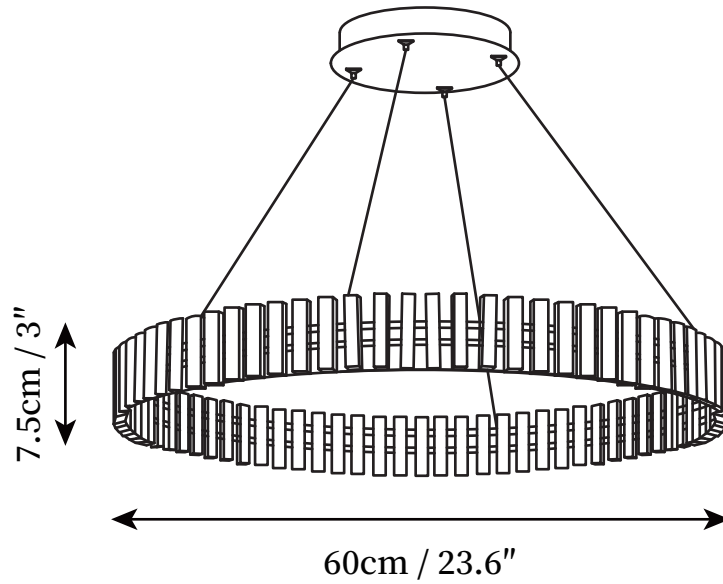

## SPECIFICATION DETAILS

\*For custom options, consult factory for details

<b>Fixture Dimensions</b>	D 15.7" x H 3"
<b>Light source</b>	Integrated LED
<b>Wattage</b>	66W
<b>Voltage</b>	AC 110-240V
<b>Color Temperature</b>	3000k
<b>CRI(Ra)</b>	80CRI
<b>Mounting</b>	Ceiling
<b>Driver Required</b>	Yes
<b>Optional Color Temps</b>	Warm Light (3000K), Neutral Light (4500K), Cool Light (6000K)
<b>LED Rated Life</b>	30000hours
<b>Dimming</b>	Dimming is not supported
<b>Finishes</b>	Black
<b>Glass Details</b>	White
<b>Material</b>	Iron, Metal, PMMA
<b>Wire Length</b>	59"
<b>Wire Type</b>	Black Coaxial Wire

## SPECIFICATION DETAILS

\*For custom options, consult factory for details

<b>Fixture Dimensions</b>	D 23.6" x H 3"
<b>Light source</b>	Integrated LED
<b>Wattage</b>	99W
<b>Voltage</b>	AC 110-240V
<b>Color Temperature</b>	3000k
<b>CRI(Ra)</b>	80CRI
<b>Mounting</b>	Ceiling
<b>Driver Required</b>	Yes
<b>Optional Color Temps</b>	Warm Light (3000K), Neutral Light (4500K), Cool Light (6000K)
<b>LED Rated Life</b>	30000hours
<b>Dimming</b>	Dimming is not supported
<b>Finishes</b>	Black
<b>Glass Details</b>	White
<b>Material</b>	Iron, Metal, PMMA
<b>Wire Length</b>	59"
<b>Wire Type</b>	Black Coaxial Wire

## SPECIFICATION DETAILS

\*For custom options, consult factory for details

<b>Fixture Dimensions</b>	D 15.7" + D 23.6" x H 59"
<b>Light source</b>	Integrated LED
<b>Wattage</b>	165W
<b>Voltage</b>	AC 110-240V
<b>Color Temperature</b>	3000k
<b>CRI(Ra)</b>	80CRI
<b>Mounting</b>	Ceiling
<b>Driver Required</b>	Yes
<b>Optional Color Temps</b>	Warm Light (3000K), Neutral Light (4500K), Cool Light (6000K)
<b>LED Rated Life</b>	30000hours
<b>Dimming</b>	Dimming is not supported
<b>Finishes</b>	Black
<b>Glass Details</b>	White
<b>Material</b>	Iron, Metal, PMMA
<b>Wire Length</b>	59"
<b>Wire Type</b>	Black Coaxial Wire