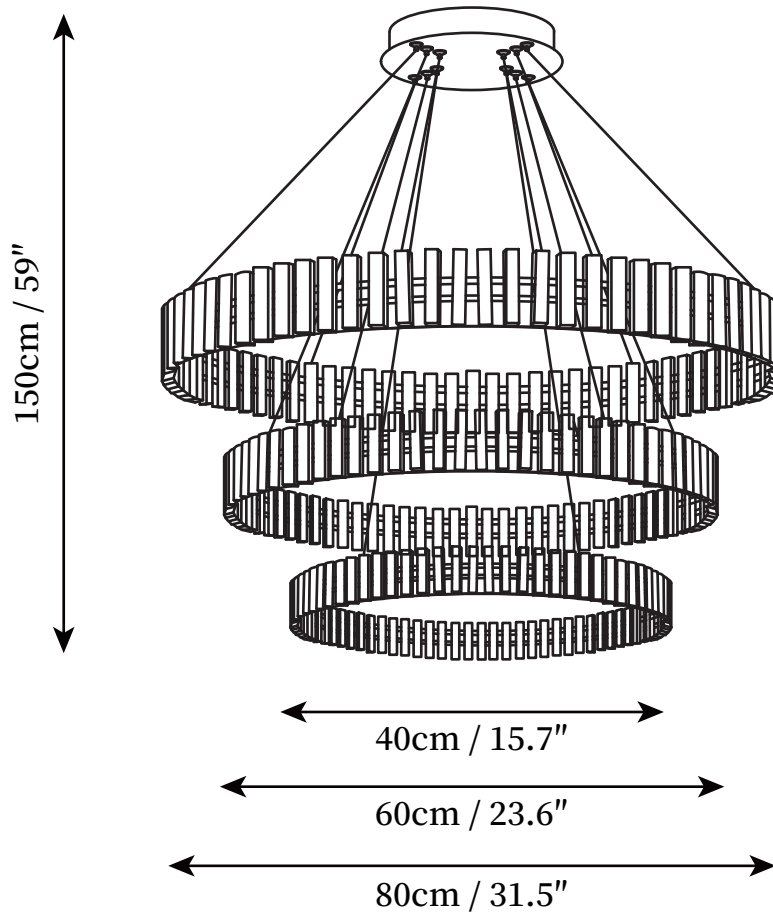

SPECIFICATION SHEET

SPECIFICATION DETAILS

*For custom options, consult factory for details

Fixture Dimensions	D 15.7" + D 23.6" + D 31.5" x H 59"
Light source	Integrated LED
Wattage	297W
Voltage	AC 110-240V
Color Temperature	3000k
CRI(Ra)	80CRI
Mounting	Ceiling
Driver Required	Yes
Optional Color Temps	Warm Light (3000K), Neutral Light (4500K), Cool Light (6000K)
LED Rated Life	30000hours
Dimming	Dimming is not supported
Finishes	Black
Glass Details	White
Material	Iron, Metal, PMMA
Wire Length	59"
Wire Type	Black Coaxial Wire