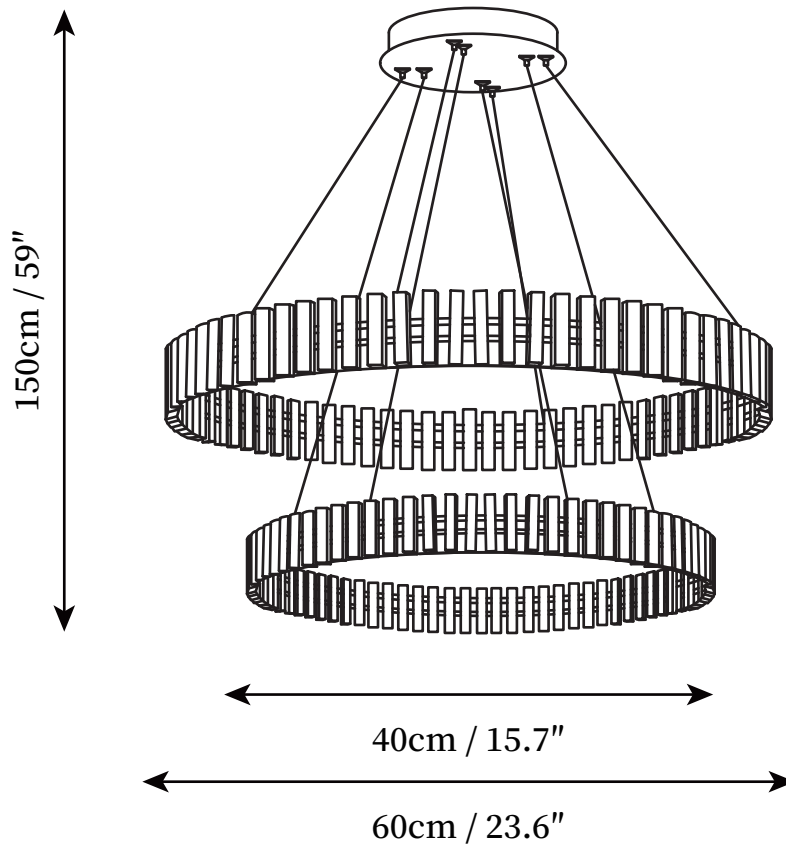

SPECIFICATION SHEET

SPECIFICATION DETAILS

*For custom options, consult factory for details

Fixture Dimensions	D 15.7" + D 23.6" x H 59"
Light source	Integrated LED
Wattage	165W
Voltage	AC 110-240V
Color Temperature	3000k
CRI(Ra)	80CRI
Mounting	Ceiling
Driver Required	Yes
Optional Color Temps	Warm Light (3000K), Neutral Light (4500K), Cool Light (6000K)
LED Rated Life	30000hours
Dimming	Dimming is not supported
Finishes	Black
Glass Details	White
Material	Iron, Metal, PMMA
Wire Length	59"
Wire Type	Black Coaxial Wire