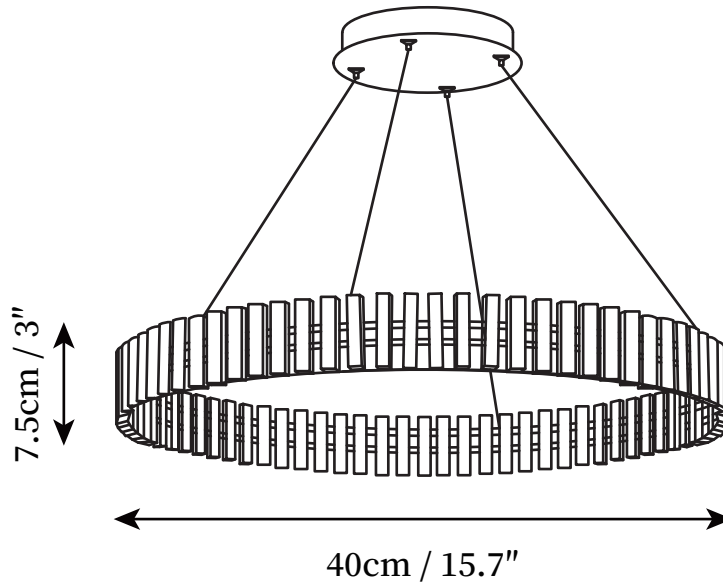

## SPECIFICATION DETAILS

\*For custom options, consult factory for details

<b>Fixture Dimensions</b>	D 15.7" x H 3"
<b>Light source</b>	Integrated LED
<b>Wattage</b>	66W
<b>Voltage</b>	AC 110-240V
<b>Color Temperature</b>	3000k
<b>CRI(Ra)</b>	80CRI
<b>Mounting</b>	Ceiling
<b>Driver Required</b>	Yes
<b>Optional Color Temps</b>	Warm Light (3000K), Neutral Light (4500K), Cool Light (6000K)
<b>LED Rated Life</b>	30000hours
<b>Dimming</b>	Dimming is not supported
<b>Finishes</b>	Black
<b>Glass Details</b>	White
<b>Material</b>	Iron, Metal, PMMA
<b>Wire Length</b>	59"
<b>Wire Type</b>	Black Coaxial Wire

## SPECIFICATION DETAILS

\*For custom options, consult factory for details

<b>Fixture Dimensions</b>	D 23.6" x H 3"
<b>Light source</b>	Integrated LED
<b>Wattage</b>	99W
<b>Voltage</b>	AC 110-240V
<b>Color Temperature</b>	3000k
<b>CRI(Ra)</b>	80CRI
<b>Mounting</b>	Ceiling
<b>Driver Required</b>	Yes
<b>Optional Color Temps</b>	Warm Light (3000K), Neutral Light (4500K), Cool Light (6000K)
<b>LED Rated Life</b>	30000hours
<b>Dimming</b>	Dimming is not supported
<b>Finishes</b>	Black
<b>Glass Details</b>	White
<b>Material</b>	Iron, Metal, PMMA
<b>Wire Length</b>	59"
<b>Wire Type</b>	Black Coaxial Wire

## SPECIFICATION DETAILS

\*For custom options, consult factory for details

<b>Fixture Dimensions</b>	D 15.7" + D 23.6" x H 59"
<b>Light source</b>	Integrated LED
<b>Wattage</b>	165W
<b>Voltage</b>	AC 110-240V
<b>Color Temperature</b>	3000k
<b>CRI(Ra)</b>	80CRI
<b>Mounting</b>	Ceiling
<b>Driver Required</b>	Yes
<b>Optional Color Temps</b>	Warm Light (3000K), Neutral Light (4500K), Cool Light (6000K)
<b>LED Rated Life</b>	30000hours
<b>Dimming</b>	Dimming is not supported
<b>Finishes</b>	Black
<b>Glass Details</b>	White
<b>Material</b>	Iron, Metal, PMMA
<b>Wire Length</b>	59"
<b>Wire Type</b>	Black Coaxial Wire