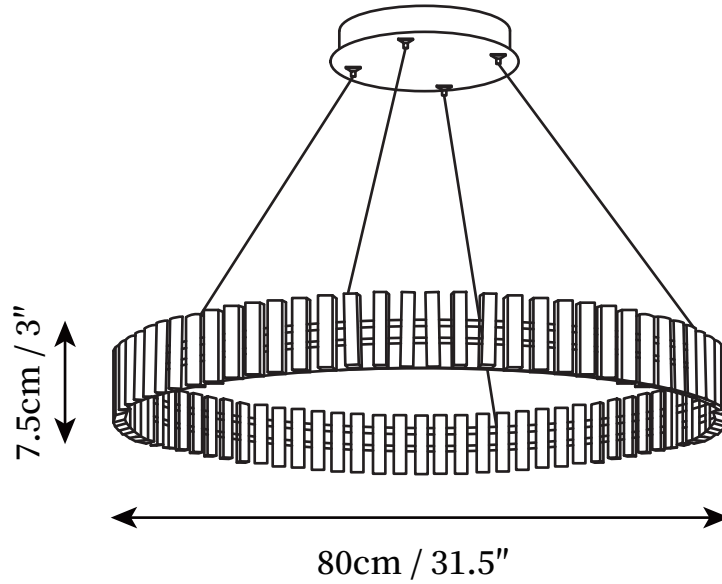

## SPECIFICATION DETAILS

\*For custom options, consult factory for details

<b>Fixture Dimensions</b>	D 15.7" x H 3"
<b>Light source</b>	Integrated LED
<b>Wattage</b>	66W
<b>Voltage</b>	AC 110-240V
<b>Color Temperature</b>	3000k
<b>CRI(Ra)</b>	80CRI
<b>Mounting</b>	Ceiling
<b>Driver Required</b>	Yes
<b>Optional Color Temps</b>	Warm Light (3000K), Neutral Light (4500K), Cool Light (6000K)
<b>LED Rated Life</b>	30000hours
<b>Dimming</b>	Dimming is not supported
<b>Finishes</b>	Black
<b>Glass Details</b>	White
<b>Material</b>	Iron, Metal, PMMA
<b>Wire Length</b>	59"
<b>Wire Type</b>	Black Coaxial Wire

## SPECIFICATION DETAILS

\*For custom options, consult factory for details

<b>Fixture Dimensions</b>	D 23.6" x H 3"
<b>Light source</b>	Integrated LED
<b>Wattage</b>	99W
<b>Voltage</b>	AC 110-240V
<b>Color Temperature</b>	3000k
<b>CRI(Ra)</b>	80CRI
<b>Mounting</b>	Ceiling
<b>Driver Required</b>	Yes
<b>Optional Color Temps</b>	Warm Light (3000K), Neutral Light (4500K), Cool Light (6000K)
<b>LED Rated Life</b>	30000hours
<b>Dimming</b>	Dimming is not supported
<b>Finishes</b>	Black
<b>Glass Details</b>	White
<b>Material</b>	Iron, Metal, PMMA
<b>Wire Length</b>	59"
<b>Wire Type</b>	Black Coaxial Wire

## SPECIFICATION DETAILS

\*For custom options, consult factory for details

<b>Fixture Dimensions</b>	D 31.5" x H 3"
<b>Light source</b>	Integrated LED
<b>Wattage</b>	132W
<b>Voltage</b>	AC 110-240V
<b>Color Temperature</b>	3000k
<b>CRI(Ra)</b>	80CRI
<b>Mounting</b>	Ceiling
<b>Driver Required</b>	Yes
<b>Optional Color Temps</b>	Warm Light (3000K), Neutral Light (4500K), Cool Light (6000K)
<b>LED Rated Life</b>	30000hours
<b>Dimming</b>	Dimming is not supported
<b>Finishes</b>	Black
<b>Glass Details</b>	White
<b>Material</b>	Iron, Metal, PMMA
<b>Wire Length</b>	59"
<b>Wire Type</b>	Black Coaxial Wire