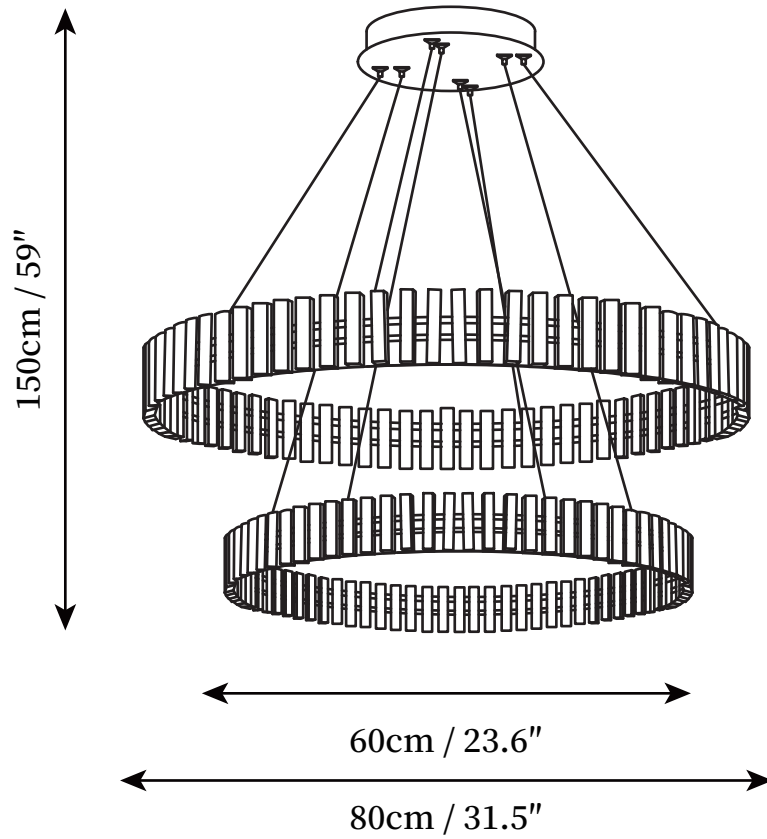

SPECIFICATION SHEET

SPECIFICATION DETAILS

*For custom options, consult factory for details

Fixture Dimensions	D 23.6" + D 31.5" x H 59"
Light source	Integrated LED
Wattage	231W
Voltage	AC 110-240V
Color Temperature	3000k
CRI(Ra)	80CRI
Mounting	Ceiling
Driver Required	Yes
Optional Color Temps	Warm Light (3000K), Neutral Light (4500K), Cool Light (6000K)
LED Rated Life	30000hours
Dimming	Dimming is not supported
Finishes	Black
Glass Details	White
Material	Iron, Metal, PMMA
Wire Length	59"
Wire Type	Black Coaxial Wire