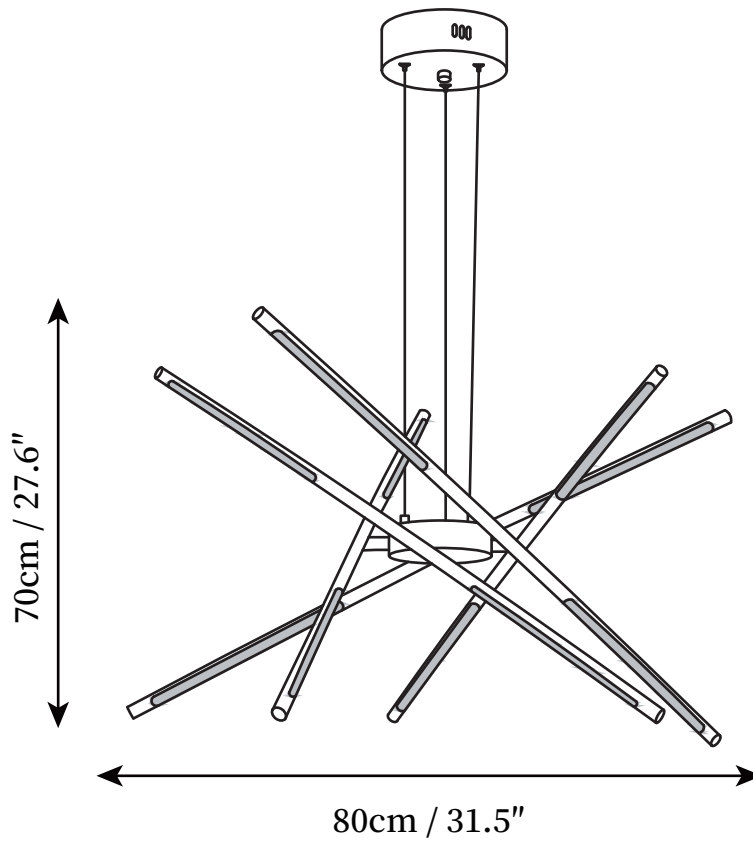

SPECIFICATION SHEET

SPECIFICATION DETAILS

*For custom options, consult factory for details

Fixture Dimensions	W 31.5" x H 27.6"
Light source	Integrated LED
Wattage	30W
Voltage	AC 110-240V
Color Temperature	3000k
CRI(Ra)	80CRI
Mounting	Ceiling
Driver Required	Yes
Optional Color Temps	Warm Light (3000K), Neutral Light (4500K), Cool Light (6000K)
LED Rated Life	300000hours
Dimming	Dimming is not supported
Finishes	Gold
Glass Details	White
Material	Iron, Metal, Silicon
Wire Length	59"
Wire Type	Clear Coaxial Wire

SPECIFICATION SHEET

SPECIFICATION DETAILS

*For custom options, consult factory for details

Fixture Dimensions	W 31.5" x H 27.6
Light source	Integrated LED
Wattage	40W
Voltage	AC 110-240V
Color Temperature	3000k
CRI(Ra)	80CRI
Mounting	Ceiling
Driver Required	Yes
Optional Color Temps	Warm Light (3000K), Neutral Light (4500K), Cool Light (6000K)
LED Rated Life	300000hours
Dimming	Dimming is not supported
Finishes	Gold
Glass Details	White
Material	Iron, Metal, Silicon
Wire Length	59"
Wire Type	Clear Coaxial Wire

SPECIFICATION SHEET

SPECIFICATION DETAILS

*For custom options, consult factory for details

Fixture Dimensions	W 31.5" x H 27.6"
Light source	Integrated LED
Wattage	50W
Voltage	AC 110-240V
Color Temperature	3000k
CRI(Ra)	80CRI
Mounting	Ceiling
Driver Required	Yes
Optional Color Temps	Warm Light (3000K), Neutral Light (4500K), Cool Light (6000K)
LED Rated Life	30000hours
Dimming	Dimming is not supported
Finishes	Gold
Glass Details	White
Material	Iron, Metal, Silicon
Wire Length	59"
Wire Type	Clear Coaxial Wire