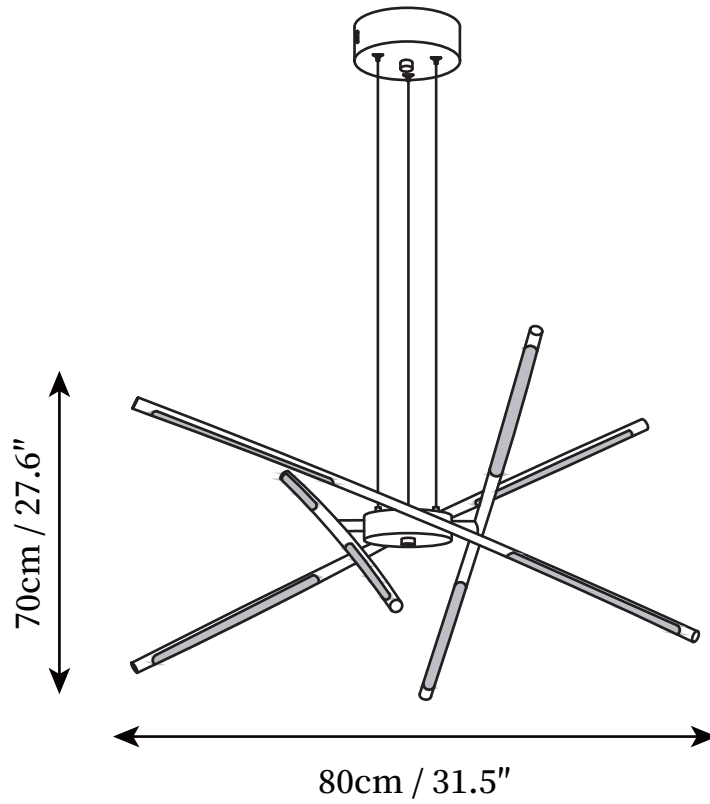

SPECIFICATION SHEET

SPECIFICATION DETAILS

*For custom options, consult factory for details

Fixture Dimensions	W 31.5" x H 27.6"
Light source	Integrated LED
Wattage	30W
Voltage	AC 110-240V
Color Temperature	3000k
CRI(Ra)	80CRI
Mounting	Ceiling
Driver Required	Yes
Optional Color Temps	Warm Light (3000K), Neutral Light (4500K), Cool Light (6000K)
LED Rated Life	300000hours
Dimming	Dimming is not supported
Finishes	Gold
Glass Details	White
Material	Iron, Metal, Silicon
Wire Length	59"
Wire Type	Clear Coaxial Wire

SPECIFICATION SHEET

SPECIFICATION DETAILS

*For custom options, consult factory for details

Fixture Dimensions	W 31.5" x H 27.6
Light source	Integrated LED
Wattage	40W
Voltage	AC 110-240V
Color Temperature	3000k
CRI(Ra)	80CRI
Mounting	Ceiling
Driver Required	Yes
Optional Color Temps	Warm Light (3000K), Neutral Light (4500K), Cool Light (6000K)
LED Rated Life	300000hours
Dimming	Dimming is not supported
Finishes	Gold
Glass Details	White
Material	Iron, Metal, Silicon
Wire Length	59"
Wire Type	Clear Coaxial Wire

SPECIFICATION SHEET

SPECIFICATION DETAILS

*For custom options, consult factory for details

Fixture Dimensions	W 31.5" x H 27.6"
Light source	Integrated LED
Wattage	50W
Voltage	AC 110-240V
Color Temperature	3000k
CRI(Ra)	80CRI
Mounting	Ceiling
Driver Required	Yes
Optional Color Temps	Warm Light (3000K), Neutral Light (4500K), Cool Light (6000K)
LED Rated Life	30000hours
Dimming	Dimming is not supported
Finishes	Gold
Glass Details	White
Material	Iron, Metal, Silicon
Wire Length	59"
Wire Type	Clear Coaxial Wire