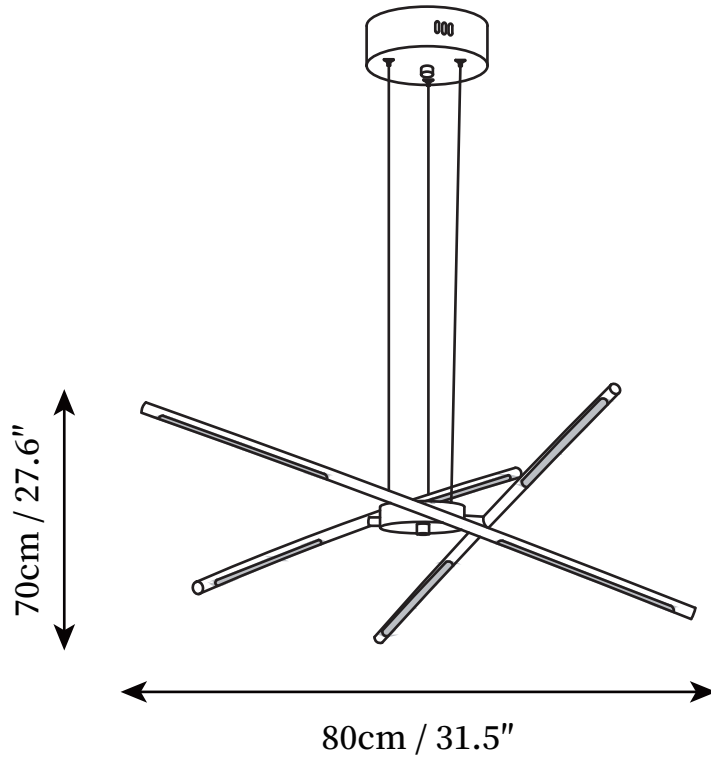

SPECIFICATION SHEET

SPECIFICATION DETAILS

*For custom options, consult factory for details

Fixture Dimensions	W 31.5" x H 27.6"
Light source	Integrated LED
Wattage	30W
Voltage	AC 110-240V
Color Temperature	3000k
CRI(Ra)	80CRI
Mounting	Ceiling
Driver Required	Yes
Optional Color Temps	Warm Light (3000K), Neutral Light (4500K), Cool Light (6000K)
LED Rated Life	300000hours
Dimming	Dimming is not supported
Finishes	Gold
Glass Details	White
Material	Iron, Metal, Silicon
Wire Length	59"
Wire Type	Clear Coaxial Wire

SPECIFICATION SHEET

SPECIFICATION DETAILS

*For custom options, consult factory for details

Fixture Dimensions	W 31.5" x H 27.6
Light source	Integrated LED
Wattage	40W
Voltage	AC 110-240V
Color Temperature	3000k
CRI(Ra)	80CRI
Mounting	Ceiling
Driver Required	Yes
Optional Color Temps	Warm Light (3000K), Neutral Light (4500K), Cool Light (6000K)
LED Rated Life	300000hours
Dimming	Dimming is not supported
Finishes	Gold
Glass Details	White
Material	Iron, Metal, Silicon
Wire Length	59"
Wire Type	Clear Coaxial Wire

SPECIFICATION SHEET

SPECIFICATION DETAILS

*For custom options, consult factory for details

Fixture Dimensions	W 31.5" x H 27.6"
Light source	Integrated LED
Wattage	50W
Voltage	AC 110-240V
Color Temperature	3000k
CRI(Ra)	80CRI
Mounting	Ceiling
Driver Required	Yes
Optional Color Temps	Warm Light (3000K), Neutral Light (4500K), Cool Light (6000K)
LED Rated Life	30000hours
Dimming	Dimming is not supported
Finishes	Gold
Glass Details	White
Material	Iron, Metal, Silicon
Wire Length	59"
Wire Type	Clear Coaxial Wire