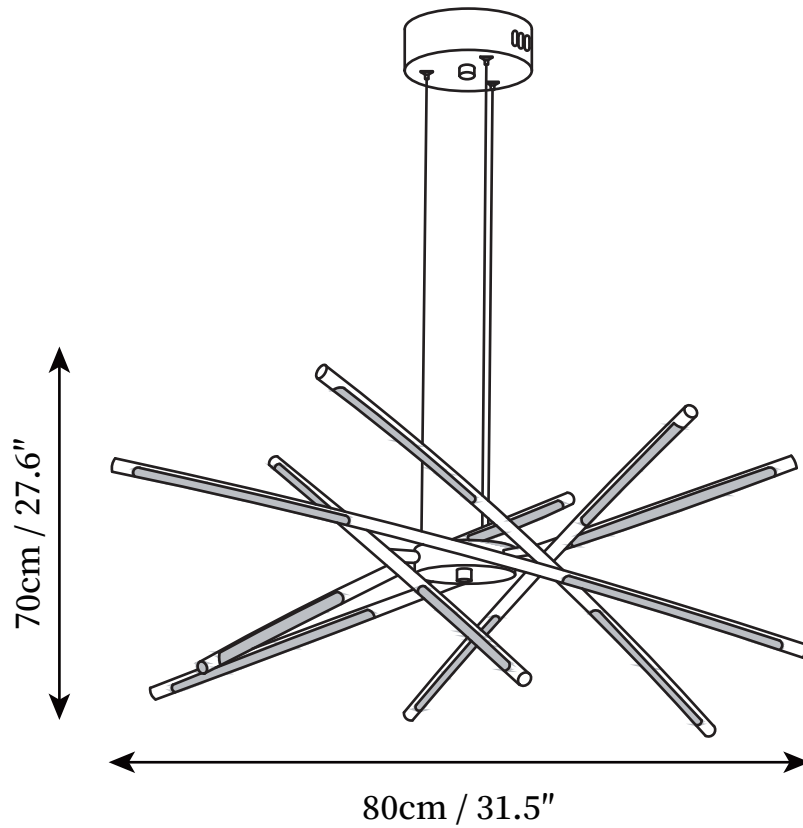

SPECIFICATION SHEET

SPECIFICATION DETAILS

*For custom options, consult factory for details

Fixture Dimensions	W 31.5" x H 27.6"
Light source	Integrated LED
Wattage	60W
Voltage	AC 110-240V
Color Temperature	3000k
CRI(Ra)	80CRI
Mounting	Ceiling
Driver Required	Yes
Optional Color Temps	Warm Light (3000K), Neutral Light (4500K), Cool Light (6000K)
LED Rated Life	30000hours
Dimming	Dimming is not supported
Finishes	Gold
Glass Details	White
Material	Iron, Metal, Silicon
Wire Length	59"
Wire Type	Clear Coaxial Wire