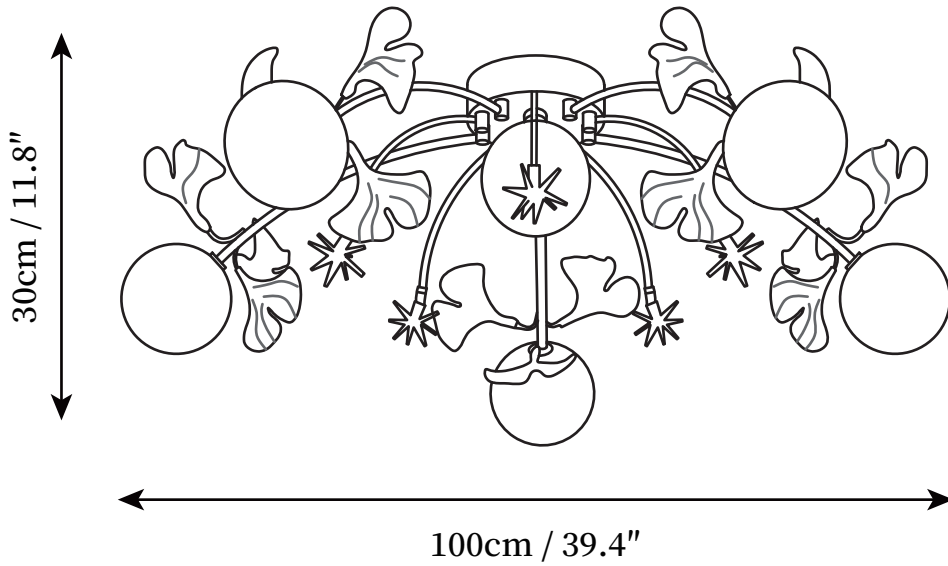

SPECIFICATION SHEET

SPECIFICATION DETAILS

*For custom options, consult factory for details

Fixture Dimensions	D 39.4" x H 11.8"
Light source	E27 and G4
Wattage	Max 40W
Voltage	AC 110-240V
Color Temperature	Based on the purchase of light bulbs
CRI(Ra)	80CRI
Mounting	Ceiling
Driver Required	NO
Optional Color Temps	Buy bulbs as needed
LED Rated Life	Based on bulb life (we do not supply bulbs)
Dimming	Dimming is not supported
Finishes	Gold
Shade Details	White
Material	Iron, Metal, Glass
Wire Length	59"
Wire Type	Black Coaxial Wire