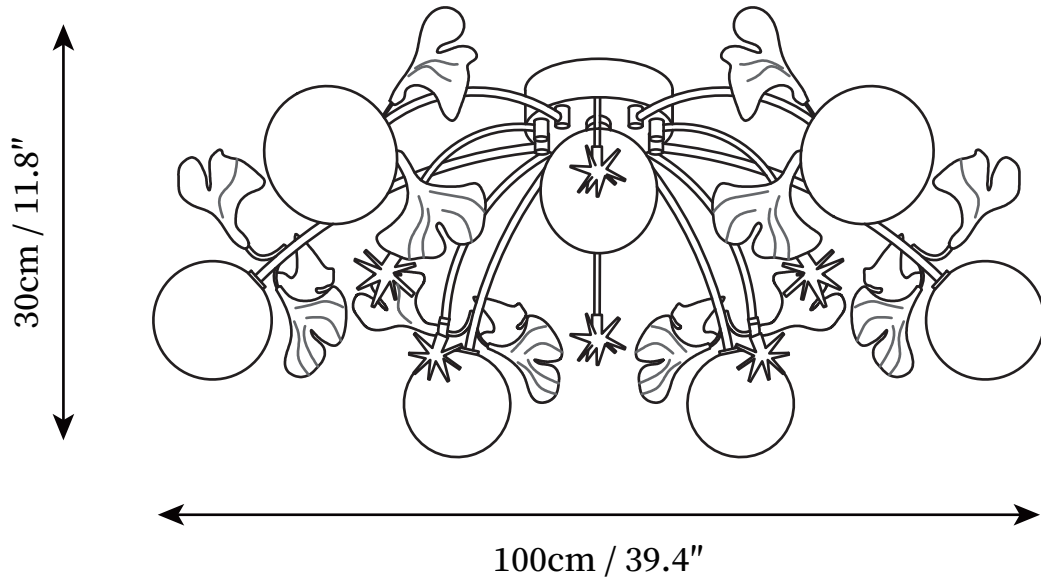

SPECIFICATION SHEET

SPECIFICATION DETAILS

*For custom options, consult factory for details

Fixture Dimensions	D 39.4" x H 11.8"
Light source	E27 and G4
Wattage	Max 40W
Voltage	AC 110-240V
Color Temperature	Based on the purchase of light bulbs
CRI(Ra)	80CRI
Mounting	Ceiling
Driver Required	NO
Optional Color Temps	Buy bulbs as needed
LED Rated Life	Based on bulb life (we do not supply bulbs)
Dimming	Dimming is not supported
Finishes	Gold
Shade Details	White
Material	Iron, Metal, Glass
Wire Length	59"
Wire Type	Black Coaxial Wire