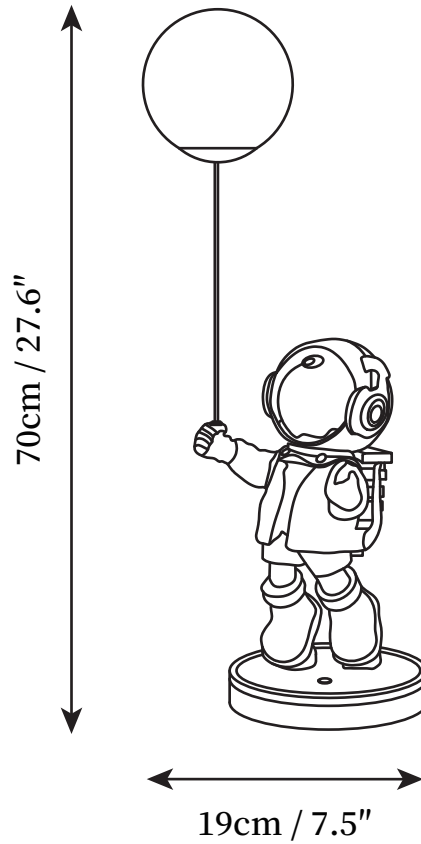

SPECIFICATION SHEET

SPECIFICATION DETAILS

*For custom options, consult factory for details

Fixture Dimensions	D 7.9" x H 22.8"
Light source	Integrated LED
Wattage	10W
Voltage	AC 110-240V
Color Temperature	3000k
CRI(Ra)	80CRI
Mounting	Table
Driver Required	Yes
Optional Color Temps	Warm Light (3000K)
LED Rated Life	30000hours
Dimming	Dimming is not supported
Finishes	White, Pink, Blue, Silver, Gold
Shade Details	White
Material	Resin, Sculpture
Wire Length	59"
Wire Type	Wire with switch plug

SPECIFICATION SHEET

SPECIFICATION DETAILS

*For custom options, consult factory for details

Fixture Dimensions	D 7.5" x H 27.6"
Light source	Integrated LED
Wattage	10W
Voltage	AC 110-240V
Color Temperature	3000k
CRI(Ra)	80CRI
Mounting	Table
Driver Required	Yes
Optional Color Temps	Warm Light (3000K)
LED Rated Life	30000hours
Dimming	Dimming is not supported
Finishes	White, Pink, Blue, Silver, Gold
Shade Details	White
Material	Resin, Sculpture
Wire Length	59"
Wire Type	Wire with switch plug