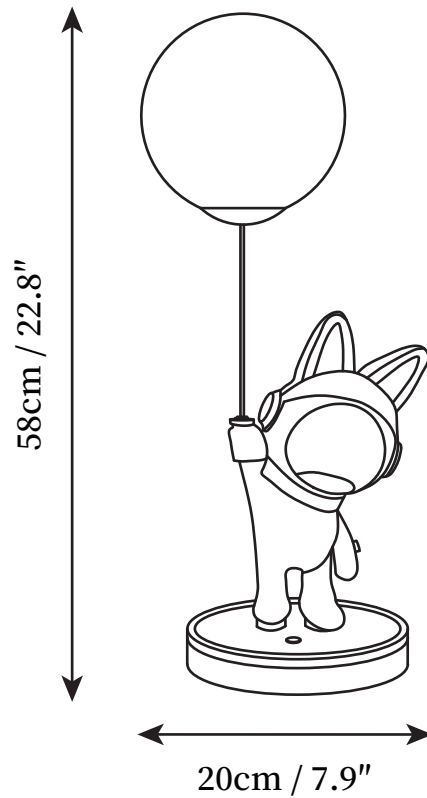

SPECIFICATION SHEET

SPECIFICATION DETAILS

*For custom options, consult factory for details

Fixture Dimensions	D 7.9" x H 22.8"
Light source	Integrated LED
Wattage	10W
Voltage	AC 110-240V
Color Temperature	3000k
CRI(Ra)	80CRI
Mounting	Table
Driver Required	Yes
Optional Color Temps	Warm Light (3000K)
LED Rated Life	30000hours
Dimming	Dimming is not supported
Finishes	White, Pink, Blue, Silver, Gold
Shade Details	White
Material	Resin, Sculpture
Wire Length	59"
Wire Type	Wire with switch plug

SPECIFICATION SHEET

SPECIFICATION DETAILS

*For custom options, consult factory for details

Fixture Dimensions	D 7.5" x H 27.6"
Light source	Integrated LED
Wattage	10W
Voltage	AC 110-240V
Color Temperature	3000k
CRI(Ra)	80CRI
Mounting	Table
Driver Required	Yes
Optional Color Temps	Warm Light (3000K)
LED Rated Life	30000hours
Dimming	Dimming is not supported
Finishes	White, Pink, Blue, Silver, Gold
Shade Details	White
Material	Resin, Sculpture
Wire Length	59"
Wire Type	Wire with switch plug