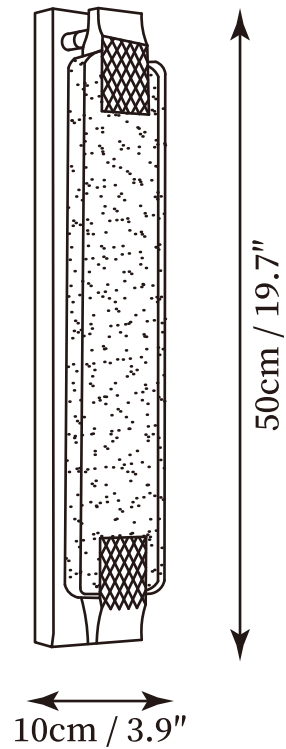

SPECIFICATION SHEET

SPECIFICATION DETAILS

*For custom options, consult factory for details

Fixture Dimensions	D 3.9" x H 15.7"
Light source	Integrated LED
Wattage	~8 Watts
Voltage	AC 110-240V
Dimming	Not supported
CRI(Ra)	90+CRI
Mounting	Hardwired.
LED Rated Life	30000 hours
Color Temperature	Warm Light (3000K), Neutral Light (4000K), Cool Light (6000K)
Control method	Compatible with common wall switches (not included)
Finishes	Gold
Crystal Finishes	Clear bubble crystal
Material	Bubble crystal, Alloy

SPECIFICATION SHEET

SPECIFICATION DETAILS

*For custom options, consult factory for details

Fixture Dimensions	D 3.9" x H 19.7"
Light source	Integrated LED
Wattage	~8 Watts
Voltage	AC 110-240V
Dimming	Not supported
CRI(Ra)	90+CRI
Mounting	Hardwired.
LED Rated Life	30000 hours
Color Temperature	Warm Light (3000K), Neutral Light (4000K), Cool Light (6000K)
Control method	Compatible with common wall switches(not included)
Finishes	Gold
Crystal Finishes	Clear bubble crystal
Material	Bubble crystal, Alloy

SPECIFICATION SHEET

SPECIFICATION DETAILS

*For custom options, consult factory for details

Fixture Dimensions	D 3.9" x H 23.6"
Light source	Integrated LED
Wattage	~8 Watts
Voltage	AC 110-240V
Dimming	Not supported
CRI(Ra)	90+CRI
Mounting	Hardwired.
LED Rated Life	30000 hours
Color Temperature	Warm Light (3000K), Neutral Light (4000K), Cool Light (6000K)
Control method	Compatible with common wall switches (not included)
Finishes	Gold
Crystal Finishes	Clear bubble crystal
Material	Bubble crystal, Alloy