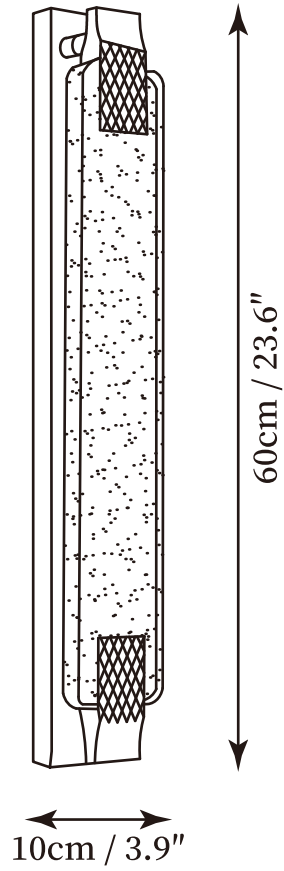

SPECIFICATION SHEET

SPECIFICATION DETAILS

*For custom options, consult factory for details

Fixture Dimensions	D 3.9" x H 15.7"
Light source	Integrated LED
Wattage	~8 Watts
Voltage	AC 110-240V
Dimming	Not supported
CRI(Ra)	90+CRI
Mounting	Hardwired.
LED Rated Life	30000 hours
Color Temperature	Warm Light (3000K), Neutral Light (4000K), Cool Light (6000K)
Control method	Compatible with common wall switches (not included)
Finishes	Gold
Crystal Finishes	Clear bubble crystal
Material	Bubble crystal, Alloy

SPECIFICATION SHEET

SPECIFICATION DETAILS

*For custom options, consult factory for details

Fixture Dimensions	D 3.9" x H 19.7"
Light source	Integrated LED
Wattage	~8 Watts
Voltage	AC 110-240V
Dimming	Not supported
CRI(Ra)	90+CRI
Mounting	Hardwired.
LED Rated Life	30000 hours
Color Temperature	Warm Light (3000K), Neutral Light (4000K), Cool Light (6000K)
Control method	Compatible with common wall switches(not included)
Finishes	Gold
Crystal Finishes	Clear bubble crystal
Material	Bubble crystal, Alloy

SPECIFICATION SHEET

SPECIFICATION DETAILS

*For custom options, consult factory for details

Fixture Dimensions	D 3.9" x H 23.6"
Light source	Integrated LED
Wattage	~8 Watts
Voltage	AC 110-240V
Dimming	Not supported
CRI(Ra)	90+CRI
Mounting	Hardwired.
LED Rated Life	30000 hours
Color Temperature	Warm Light (3000K), Neutral Light (4000K), Cool Light (6000K)
Control method	Compatible with common wall switches (not included)
Finishes	Gold
Crystal Finishes	Clear bubble crystal
Material	Bubble crystal, Alloy