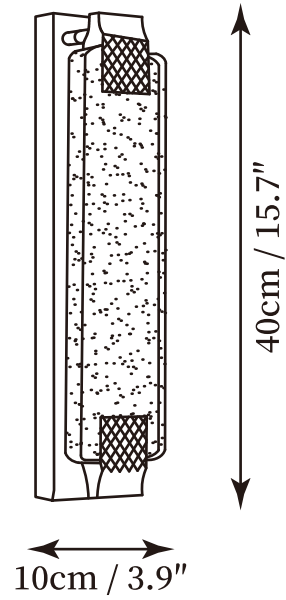

SPECIFICATION SHEET

SPECIFICATION DETAILS

*For custom options, consult factory for details

Fixture Dimensions	D 3.9" x H 15.7"
Light source	Integrated LED
Wattage	~8 Watts
Voltage	AC 110-240V
Dimming	Not supported
CRI(Ra)	90+CRI
Mounting	Hardwired.
LED Rated Life	30000 hours
Color Temperature	Warm Light (3000K), Neutral Light (4000K), Cool Light (6000K)
Control method	Compatible with common wall switches (not included)
Finishes	Gold
Crystal Finishes	Clear bubble crystal
Material	Bubble crystal, Alloy

SPECIFICATION SHEET

SPECIFICATION DETAILS

*For custom options, consult factory for details

Fixture Dimensions	D 3.9" x H 19.7"
Light source	Integrated LED
Wattage	~8 Watts
Voltage	AC 110-240V
Dimming	Not supported
CRI(Ra)	90+CRI
Mounting	Hardwired.
LED Rated Life	30000 hours
Color Temperature	Warm Light (3000K), Neutral Light (4000K), Cool Light (6000K)
Control method	Compatible with common wall switches(not included)
Finishes	Gold
Crystal Finishes	Clear bubble crystal
Material	Bubble crystal, Alloy

SPECIFICATION SHEET

SPECIFICATION DETAILS

*For custom options, consult factory for details

Fixture Dimensions	D 3.9" x H 23.6"
Light source	Integrated LED
Wattage	~8 Watts
Voltage	AC 110-240V
Dimming	Not supported
CRI(Ra)	90+CRI
Mounting	Hardwired.
LED Rated Life	30000 hours
Color Temperature	Warm Light (3000K), Neutral Light (4000K), Cool Light (6000K)
Control method	Compatible with common wall switches (not included)
Finishes	Gold
Crystal Finishes	Clear bubble crystal
Material	Bubble crystal, Alloy