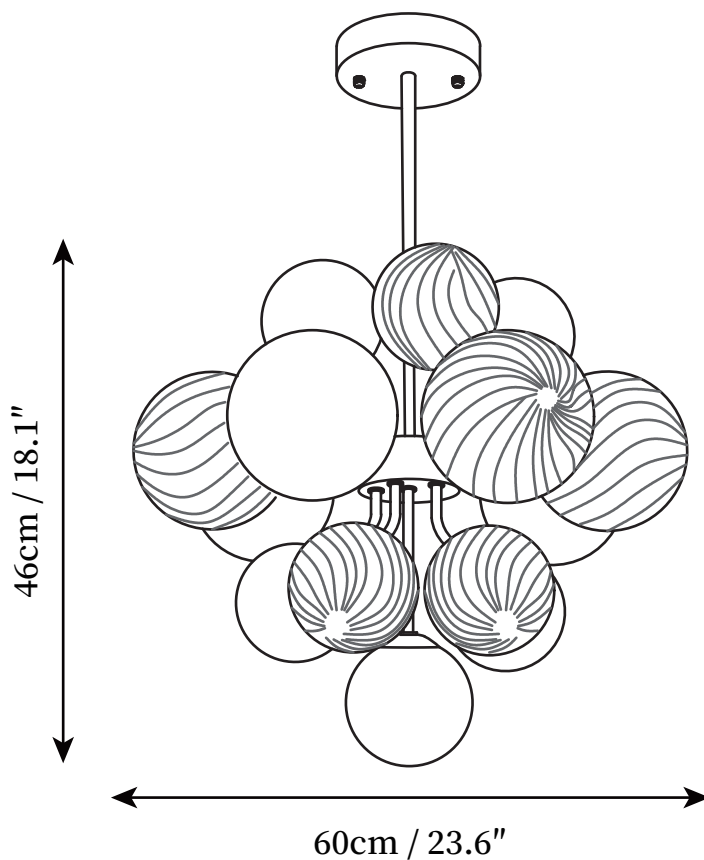

SPECIFICATION SHEET

SPECIFICATION DETAILS

*For custom options, consult factory for details

Fixture Dimensions	D 23.6" x H 18.1"
Light source	G9
Wattage	5W (single light)
Voltage	AC 110-240V
Color Temperature	Based on the purchase of light bulbs
CRI(Ra)	80CRI
Mounting	Ceiling
Driver Required	NO
Optional Color Temps	Buy bulbs as needed
LED Rated Life	Based on bulb life (we do not supply bulbs)
Dimming	Compatible with dimmable bulbs, sold separately
Finishes	Chrome
Glass Details	Anthracite Grey, Clear
Material	Metal, Iron, Glass
Rod Length	Suspension rod length 50cm/19.7"
Rod Type	Chrome / Rod

SPECIFICATION SHEET

SPECIFICATION DETAILS

*For custom options, consult factory for details

Fixture Dimensions	D 31.5" x H 25.6"
Light source	G9
Wattage	5W (single light)
Voltage	AC 110-240V
Color Temperature	Based on the purchase of light bulbs
CRI(Ra)	80CRI
Mounting	Ceiling
Driver Required	NO
Optional Color Temps	Buy bulbs as needed
LED Rated Life	Based on bulb life (we do not supply bulbs)
Dimming	Compatible with dimmable bulbs, sold separately
Finishes	Chrome
Glass Details	Anthracite Grey, Clear
Material	Metal, Iron, Glass
Rod Length	Suspension rod length 50cm/19.7"
Rod Type	Chrome / Rod

SPECIFICATION SHEET

SPECIFICATION DETAILS

*For custom options, consult factory for details

Fixture Dimensions	D 39.4" x H 29.1"
Light source	G9
Wattage	5W (single light)
Voltage	AC 110-240V
Color Temperature	Based on the purchase of light bulbs
CRI(Ra)	80CRI
Mounting	Ceiling
Driver Required	NO
Optional Color Temps	Buy bulbs as needed
LED Rated Life	Based on bulb life (we do not supply bulbs)
Dimming	Compatible with dimmable bulbs, sold separately
Finishes	Chrome
Glass Details	Anthracite Grey, Clear
Material	Metal, Iron, Glass
Rod Length	Suspension rod length 50cm/19.7"
Rod Type	Chrome / Rod