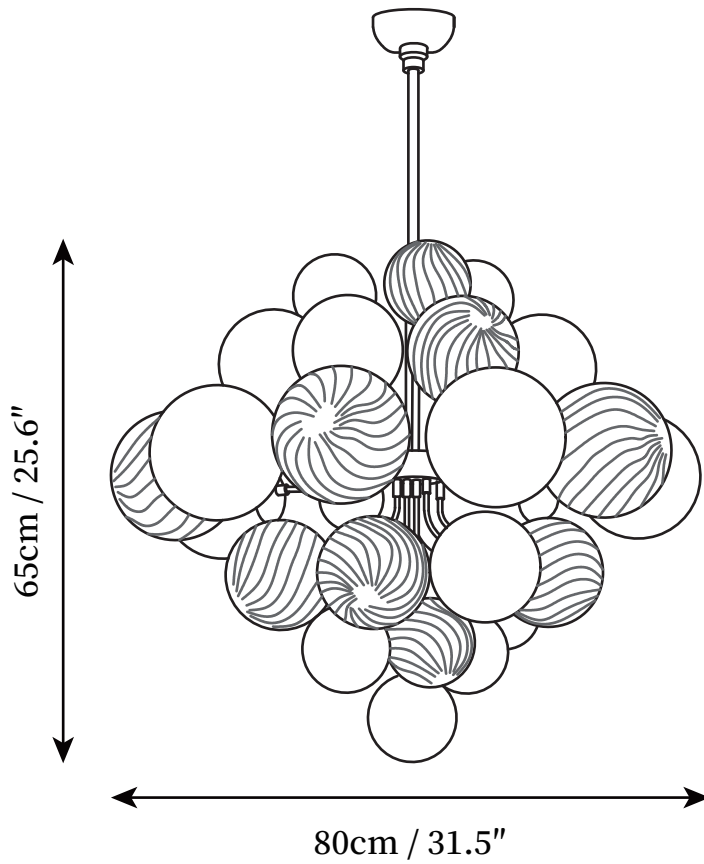

SPECIFICATION SHEET

SPECIFICATION DETAILS

*For custom options, consult factory for details

Fixture Dimensions	D 23.6" x H 18.1"
Light source	G9
Wattage	5W (single light)
Voltage	AC 110-240V
Color Temperature	Based on the purchase of light bulbs
CRI(Ra)	80CRI
Mounting	Ceiling
Driver Required	NO
Optional Color Temps	Buy bulbs as needed
LED Rated Life	Based on bulb life (we do not supply bulbs)
Dimming	Compatible with dimmable bulbs, sold separately
Finishes	Chrome
Glass Details	Anthracite Grey, Clear
Material	Metal, Iron, Glass
Rod Length	Suspension rod length 50cm/19.7"
Rod Type	Chrome / Rod

SPECIFICATION SHEET

SPECIFICATION DETAILS

*For custom options, consult factory for details

Fixture Dimensions	D 31.5" x H 25.6"
Light source	G9
Wattage	5W (single light)
Voltage	AC 110-240V
Color Temperature	Based on the purchase of light bulbs
CRI(Ra)	80CRI
Mounting	Ceiling
Driver Required	NO
Optional Color Temps	Buy bulbs as needed
LED Rated Life	Based on bulb life (we do not supply bulbs)
Dimming	Compatible with dimmable bulbs, sold separately
Finishes	Chrome
Glass Details	Anthracite Grey, Clear
Material	Metal, Iron, Glass
Rod Length	Suspension rod length 50cm/19.7"
Rod Type	Chrome / Rod

SPECIFICATION SHEET

SPECIFICATION DETAILS

*For custom options, consult factory for details

Fixture Dimensions	D 39.4" x H 29.1"
Light source	G9
Wattage	5W (single light)
Voltage	AC 110-240V
Color Temperature	Based on the purchase of light bulbs
CRI(Ra)	80CRI
Mounting	Ceiling
Driver Required	NO
Optional Color Temps	Buy bulbs as needed
LED Rated Life	Based on bulb life (we do not supply bulbs)
Dimming	Compatible with dimmable bulbs, sold separately
Finishes	Chrome
Glass Details	Anthracite Grey, Clear
Material	Metal, Iron, Glass
Rod Length	Suspension rod length 50cm/19.7"
Rod Type	Chrome / Rod