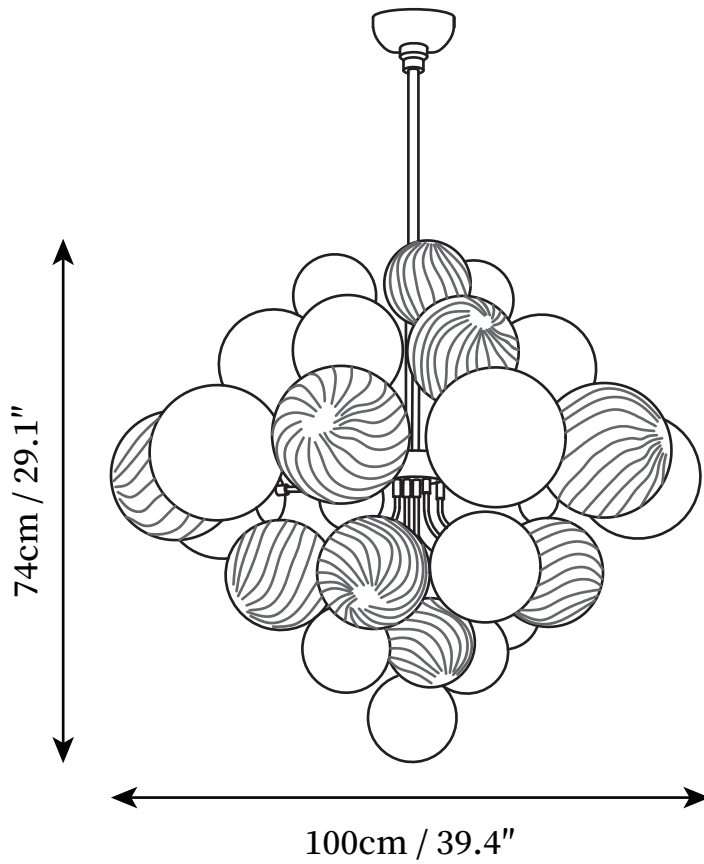

SPECIFICATION SHEET

SPECIFICATION DETAILS

*For custom options, consult factory for details

Fixture Dimensions	D 23.6" x H 18.1"
Light source	G9
Wattage	5W (single light)
Voltage	AC 110-240V
Color Temperature	Based on the purchase of light bulbs
CRI(Ra)	80CRI
Mounting	Ceiling
Driver Required	NO
Optional Color Temps	Buy bulbs as needed
LED Rated Life	Based on bulb life (we do not supply bulbs)
Dimming	Compatible with dimmable bulbs, sold separately
Finishes	Chrome
Glass Details	Anthracite Grey, Clear
Material	Metal, Iron, Glass
Rod Length	Suspension rod length 50cm/19.7"
Rod Type	Chrome / Rod

SPECIFICATION SHEET

SPECIFICATION DETAILS

*For custom options, consult factory for details

Fixture Dimensions	D 31.5" x H 25.6"
Light source	G9
Wattage	5W (single light)
Voltage	AC 110-240V
Color Temperature	Based on the purchase of light bulbs
CRI(Ra)	80CRI
Mounting	Ceiling
Driver Required	NO
Optional Color Temps	Buy bulbs as needed
LED Rated Life	Based on bulb life (we do not supply bulbs)
Dimming	Compatible with dimmable bulbs, sold separately
Finishes	Chrome
Glass Details	Anthracite Grey, Clear
Material	Metal, Iron, Glass
Rod Length	Suspension rod length 50cm/19.7"
Rod Type	Chrome / Rod

SPECIFICATION SHEET

SPECIFICATION DETAILS

*For custom options, consult factory for details

Fixture Dimensions	D 39.4" x H 29.1"
Light source	G9
Wattage	5W (single light)
Voltage	AC 110-240V
Color Temperature	Based on the purchase of light bulbs
CRI(Ra)	80CRI
Mounting	Ceiling
Driver Required	NO
Optional Color Temps	Buy bulbs as needed
LED Rated Life	Based on bulb life (we do not supply bulbs)
Dimming	Compatible with dimmable bulbs, sold separately
Finishes	Chrome
Glass Details	Anthracite Grey, Clear
Material	Metal, Iron, Glass
Rod Length	Suspension rod length 50cm/19.7"
Rod Type	Chrome / Rod