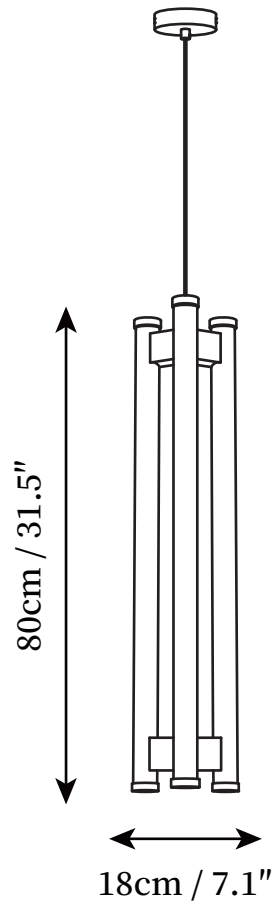

SPECIFICATION SHEET

SPECIFICATION DETAILS

*For custom options, consult factory for details

Fixture Dimensions	D 7.1" x H 11.8"
Light source	Integrated LED
Wattage	10W
Voltage	AC 110-240V
Color Temperature	3000k
CRI(Ra)	80CRI
Mounting	Ceiling
Driver Required	Yes
Optional Color Temps	Warm Light (3000K), Neutral Light (4500K), Cool Light (6000K)
LED Rated Life	30000hours
Dimming	Dimming is not supported
Finishes	Chrome
Shade Details	White
Material	Metal, Iron, PMMA
Wire Length	59"
Wire Type	Black Coaxial Wire

SPECIFICATION SHEET

SPECIFICATION DETAILS

*For custom options, consult factory for details

Fixture Dimensions	D 7.1" x H 19.7"
Light source	Integrated LED
Wattage	20W
Voltage	AC 110-240V
Color Temperature	3000k
CRI(Ra)	80CRI
Mounting	Ceiling
Driver Required	Yes
Optional Color Temps	Warm Light (3000K), Neutral Light (4500K), Cool Light (6000K)
LED Rated Life	30000hours
Dimming	Dimming is not supported
Finishes	Chrome
Shade Details	White
Material	Metal, Iron, PMMA
Wire Length	59"
Wire Type	Black Coaxial Wire

SPECIFICATION SHEET

SPECIFICATION DETAILS

*For custom options, consult factory for details

Fixture Dimensions	D 7.1" x H 31.5"
Light source	Integrated LED
Wattage	30W
Voltage	AC 110-240V
Color Temperature	3000k
CRI(Ra)	80CRI
Mounting	Ceiling
Driver Required	Yes
Optional Color Temps	Warm Light (3000K), Neutral Light (4500K), Cool Light (6000K)
LED Rated Life	30000hours
Dimming	Dimming is not supported
Finishes	Chrome
Shade Details	White
Material	Metal, Iron, PMMA
Wire Length	59"
Wire Type	Black Coaxial Wire