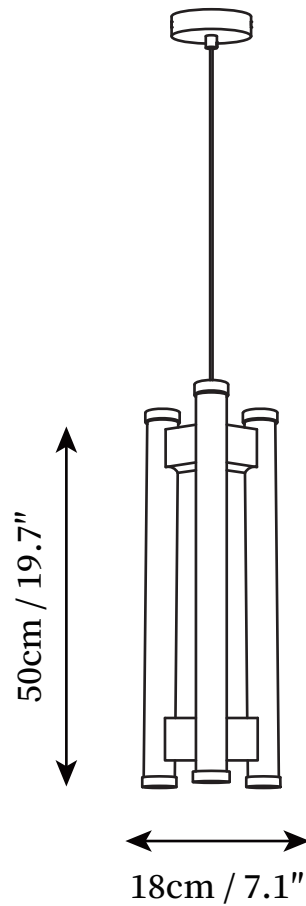

SPECIFICATION SHEET

SPECIFICATION DETAILS

*For custom options, consult factory for details

Fixture Dimensions	D 7.1" x H 11.8"
Light source	Integrated LED
Wattage	10W
Voltage	AC 110-240V
Color Temperature	3000k
CRI(Ra)	80CRI
Mounting	Ceiling
Driver Required	Yes
Optional Color Temps	Warm Light (3000K), Neutral Light (4500K), Cool Light (6000K)
LED Rated Life	30000hours
Dimming	Dimming is not supported
Finishes	Chrome
Shade Details	White
Material	Metal, Iron, PMMA
Wire Length	59"
Wire Type	Black Coaxial Wire

SPECIFICATION SHEET

SPECIFICATION DETAILS

*For custom options, consult factory for details

Fixture Dimensions	D 7.1" x H 19.7"
Light source	Integrated LED
Wattage	20W
Voltage	AC 110-240V
Color Temperature	3000k
CRI(Ra)	80CRI
Mounting	Ceiling
Driver Required	Yes
Optional Color Temps	Warm Light (3000K), Neutral Light (4500K), Cool Light (6000K)
LED Rated Life	30000hours
Dimming	Dimming is not supported
Finishes	Chrome
Shade Details	White
Material	Metal, Iron, PMMA
Wire Length	59"
Wire Type	Black Coaxial Wire

SPECIFICATION SHEET

SPECIFICATION DETAILS

*For custom options, consult factory for details

Fixture Dimensions	D 7.1" x H 31.5"
Light source	Integrated LED
Wattage	30W
Voltage	AC 110-240V
Color Temperature	3000k
CRI(Ra)	80CRI
Mounting	Ceiling
Driver Required	Yes
Optional Color Temps	Warm Light (3000K), Neutral Light (4500K), Cool Light (6000K)
LED Rated Life	30000hours
Dimming	Dimming is not supported
Finishes	Chrome
Shade Details	White
Material	Metal, Iron, PMMA
Wire Length	59"
Wire Type	Black Coaxial Wire