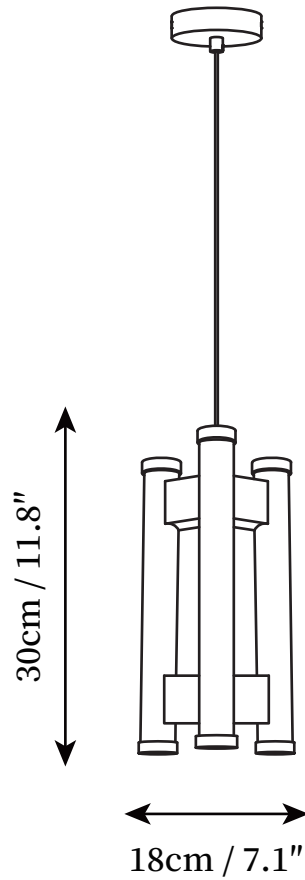

SPECIFICATION SHEET

SPECIFICATION DETAILS

*For custom options, consult factory for details

Fixture Dimensions	D 7.1" x H 11.8"
Light source	Integrated LED
Wattage	10W
Voltage	AC 110-240V
Color Temperature	3000k
CRI(Ra)	80CRI
Mounting	Ceiling
Driver Required	Yes
Optional Color Temps	Warm Light (3000K), Neutral Light (4500K), Cool Light (6000K)
LED Rated Life	30000hours
Dimming	Dimming is not supported
Finishes	Chrome
Shade Details	White
Material	Metal, Iron, PMMA
Wire Length	59"
Wire Type	Black Coaxial Wire

SPECIFICATION SHEET

SPECIFICATION DETAILS

*For custom options, consult factory for details

Fixture Dimensions	D 7.1" x H 19.7"
Light source	Integrated LED
Wattage	20W
Voltage	AC 110-240V
Color Temperature	3000k
CRI(Ra)	80CRI
Mounting	Ceiling
Driver Required	Yes
Optional Color Temps	Warm Light (3000K), Neutral Light (4500K), Cool Light (6000K)
LED Rated Life	30000hours
Dimming	Dimming is not supported
Finishes	Chrome
Shade Details	White
Material	Metal, Iron, PMMA
Wire Length	59"
Wire Type	Black Coaxial Wire

SPECIFICATION SHEET

SPECIFICATION DETAILS

*For custom options, consult factory for details

Fixture Dimensions	D 7.1" x H 31.5"
Light source	Integrated LED
Wattage	30W
Voltage	AC 110-240V
Color Temperature	3000k
CRI(Ra)	80CRI
Mounting	Ceiling
Driver Required	Yes
Optional Color Temps	Warm Light (3000K), Neutral Light (4500K), Cool Light (6000K)
LED Rated Life	30000hours
Dimming	Dimming is not supported
Finishes	Chrome
Shade Details	White
Material	Metal, Iron, PMMA
Wire Length	59"
Wire Type	Black Coaxial Wire