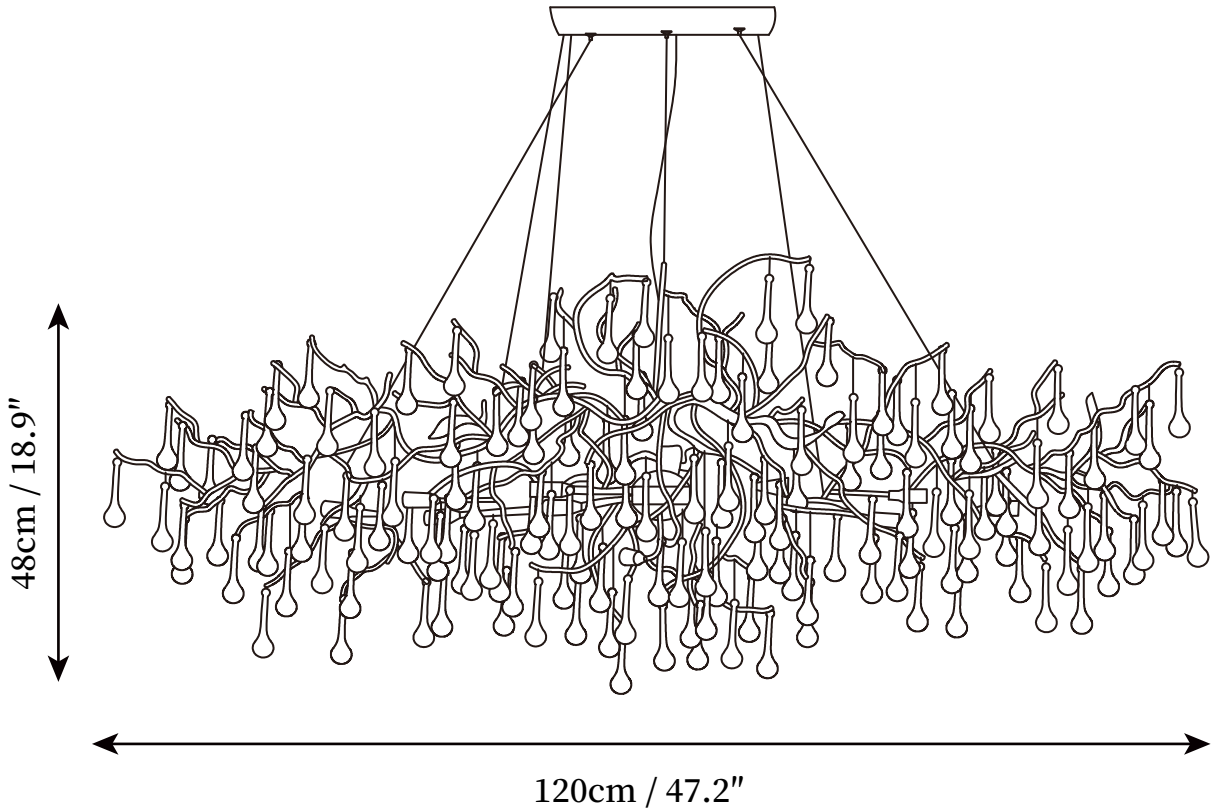

SPECIFICATION SHEET

SPECIFICATION DETAILS

*For custom options, consult factory for details

Fixture Dimensions	L 41.3" x W 17.7" x H 17.7" (G9*12)
Light source	G9 (bulb not included)
Wattage	MAX 5W incandescent bulb or LED equivalent.
Voltage	AC 110-240V
Mounting	Hardwired.
Dimming	Compatible with dimmable bulbs (bulb not included)
Control method	Compatible with common wall switches(not included)
Finishes	Brass.
Crystal options	Transparent.
Material	Brass, Crystal
Wire Length	The standard length of the suspended wire is 59 "(150 cm) and the length is adjustable.

SPECIFICATION SHEET

SPECIFICATION DETAILS

*For custom options, consult factory for details

Fixture Dimensions	L 47.2" x W 19.7" x H 18.9" (G9*14)
Light source	G9 (bulb not included)
Wattage	MAX 5W incandescent bulb or LED equivalent.
Voltage	AC 110-240V
Mounting	Hardwired.
Dimming	Compatible with dimmable bulbs (bulb not included)
Control method	Compatible with common wall switches (not included)
Finishes	Brass.
Crystal options	Transparent.
Material	Brass, Crystal
Wire Length	The standard length of the suspended wire is 59 "(150 cm) and the length is adjustable.

SPECIFICATION SHEET

SPECIFICATION DETAILS

*For custom options, consult factory for details

Fixture Dimensions	L 59" x W 23.6" x H 20.5" (G9*18)
Light source	G9 (bulb not included)
Wattage	MAX 5W incandescent bulb or LED equivalent.
Voltage	AC 110-240V
Mounting	Hardwired.
Dimming	Compatible with dimmable bulbs (bulb not included)
Control method	Compatible with common wall switches (not included)
Finishes	Brass.
Crystal options	Transparent.
Material	Brass, Crystal
Wire Length	The standard length of the suspended wire is 59 "(150 cm) and the length is adjustable.