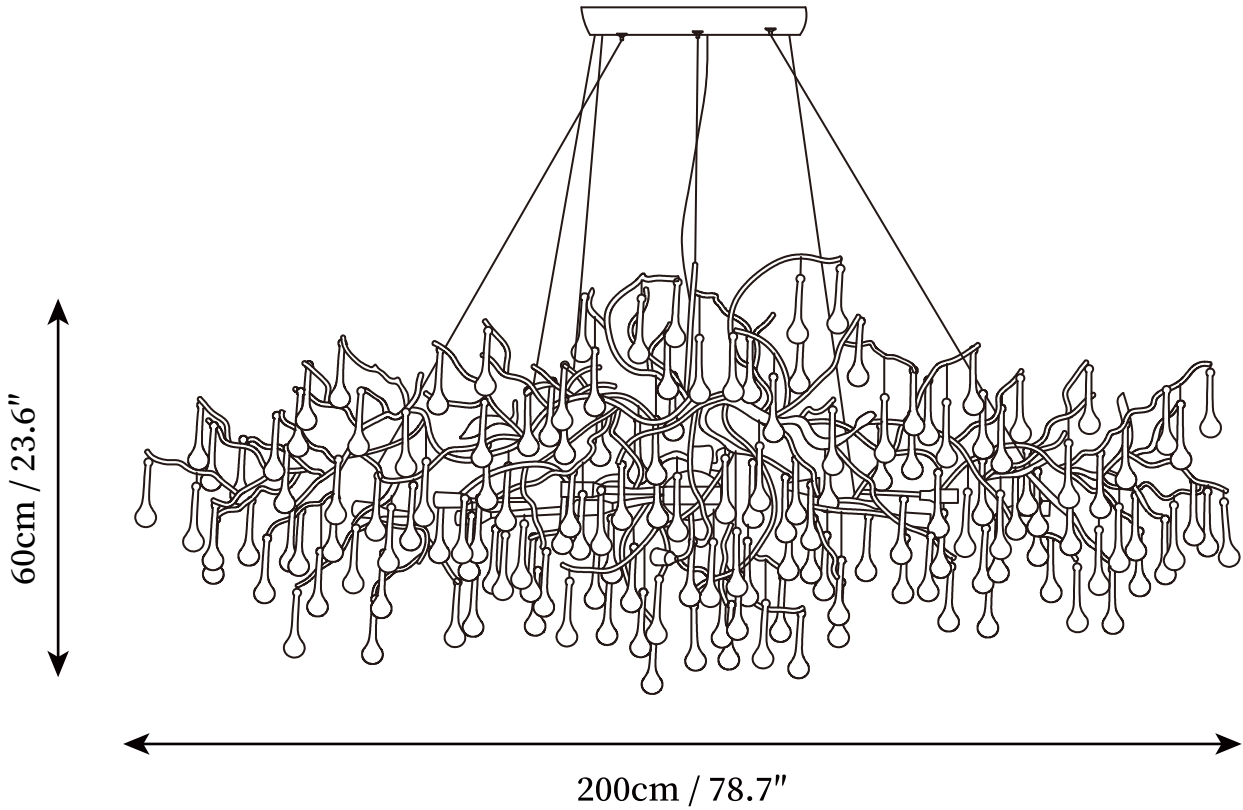

SPECIFICATION SHEET

SPECIFICATION DETAILS

*For custom options, consult factory for details

Fixture Dimensions	L 78.7" x W 27.6" x H 23.6" (G9*20)
Light source	G9 (bulb not included)
Wattage	MAX 5W incandescent bulb or LED equivalent.
Voltage	AC 110-240V
Mounting	Hardwired.
Dimming	Compatible with dimmable bulbs (bulb not included)
Control method	Compatible with common wall switches(not included)
Finishes	Brass.
Crystal options	Transparent.
Material	Brass, Crystal
Wire Length	The standard length of the suspended wire is 59 "(150 cm) and the length is adjustable.