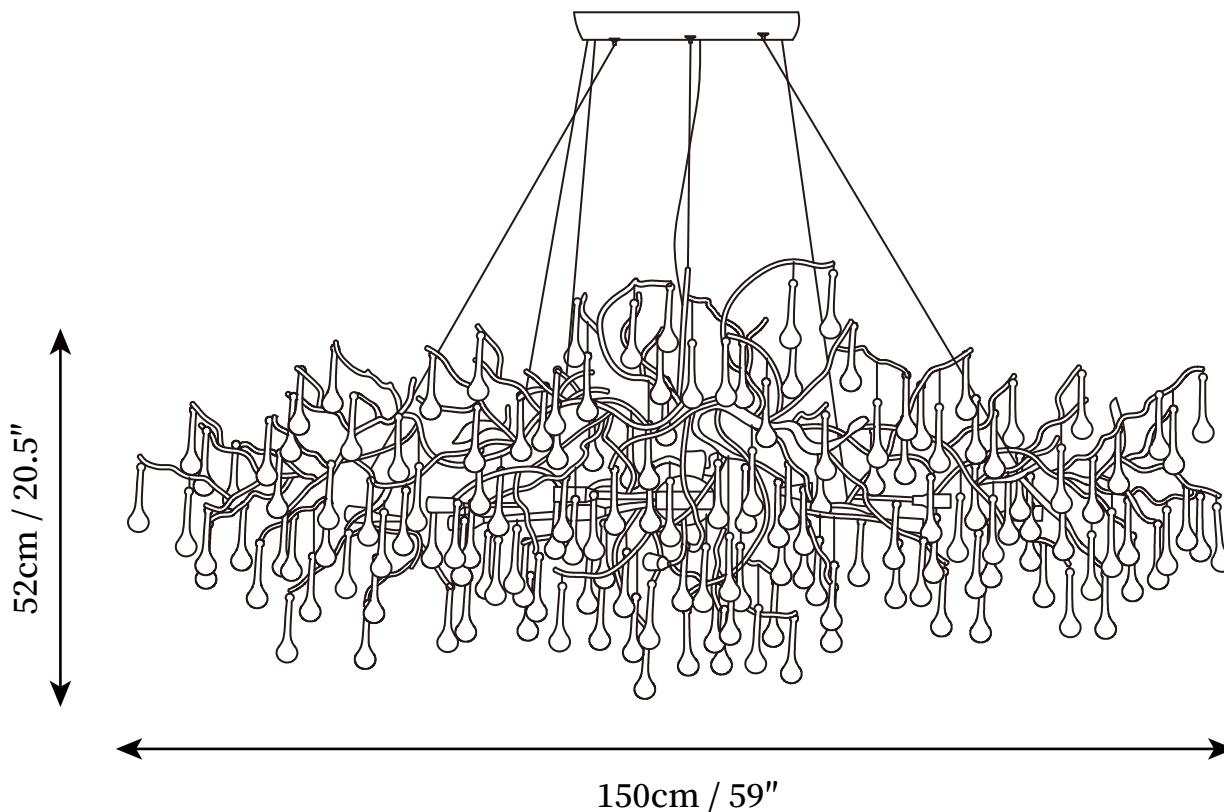

SPECIFICATION SHEET

SPECIFICATION DETAILS

*For custom options, consult factory for details

Fixture Dimensions	L 41.3" x W 17.7" x H 17.7" (G9*12)
Light source	G9 (bulb not included)
Wattage	MAX 5W incandescent bulb or LED equivalent.
Voltage	AC 110-240V
Mounting	Hardwired.
Dimming	Compatible with dimmable bulbs (bulb not included)
Control method	Compatible with common wall switches(not included)
Finishes	Brass.
Crystal options	Transparent.
Material	Brass, Crystal
Wire Length	The standard length of the suspended wire is 59 "(150 cm) and the length is adjustable.

SPECIFICATION SHEET

SPECIFICATION DETAILS

*For custom options, consult factory for details

Fixture Dimensions	L 47.2" x W 19.7" x H 18.9" (G9*14)
Light source	G9 (bulb not included)
Wattage	MAX 5W incandescent bulb or LED equivalent.
Voltage	AC 110-240V
Mounting	Hardwired.
Dimming	Compatible with dimmable bulbs (bulb not included)
Control method	Compatible with common wall switches (not included)
Finishes	Brass.
Crystal options	Transparent.
Material	Brass, Crystal
Wire Length	The standard length of the suspended wire is 59 "(150 cm) and the length is adjustable.

SPECIFICATION SHEET

SPECIFICATION DETAILS

*For custom options, consult factory for details

Fixture Dimensions	L 59" x W 23.6" x H 20.5" (G9*18)
Light source	G9 (bulb not included)
Wattage	MAX 5W incandescent bulb or LED equivalent.
Voltage	AC 110-240V
Mounting	Hardwired.
Dimming	Compatible with dimmable bulbs (bulb not included)
Control method	Compatible with common wall switches (not included)
Finishes	Brass.
Crystal options	Transparent.
Material	Brass, Crystal
Wire Length	The standard length of the suspended wire is 59 "(150 cm) and the length is adjustable.