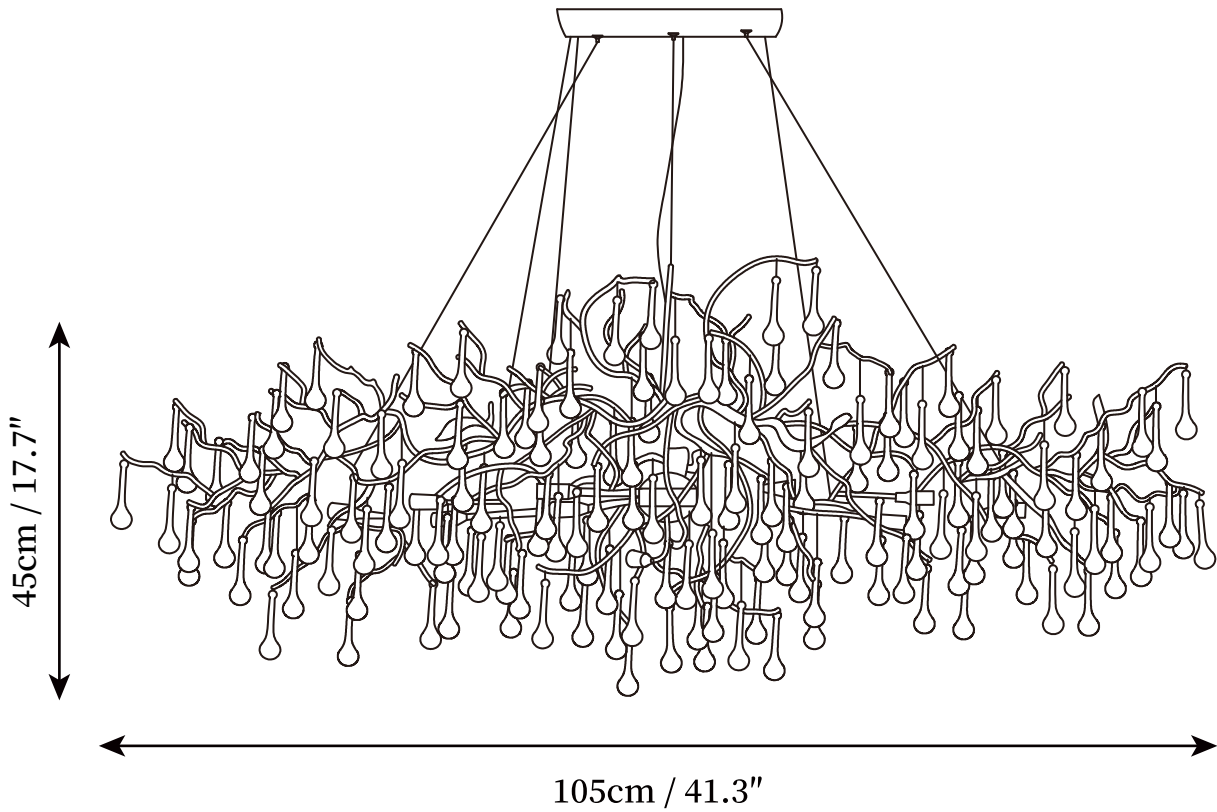

SPECIFICATION SHEET

SPECIFICATION DETAILS

*For custom options, consult factory for details

Fixture Dimensions	L 41.3" x W 17.7" x H 17.7" (G9*12)
Light source	G9 (bulb not included)
Wattage	MAX 5W incandescent bulb or LED equivalent.
Voltage	AC 110-240V
Mounting	Hardwired.
Dimming	Compatible with dimmable bulbs (bulb not included)
Control method	Compatible with common wall switches(not included)
Finishes	Brass.
Crystal options	Transparent.
Material	Brass, Crystal
Wire Length	The standard length of the suspended wire is 59 "(150 cm) and the length is adjustable.

SPECIFICATION SHEET

SPECIFICATION DETAILS

*For custom options, consult factory for details

Fixture Dimensions	L 47.2" x W 19.7" x H 18.9" (G9*14)
Light source	G9 (bulb not included)
Wattage	MAX 5W incandescent bulb or LED equivalent.
Voltage	AC 110-240V
Mounting	Hardwired.
Dimming	Compatible with dimmable bulbs (bulb not included)
Control method	Compatible with common wall switches (not included)
Finishes	Brass.
Crystal options	Transparent.
Material	Brass, Crystal
Wire Length	The standard length of the suspended wire is 59 "(150 cm) and the length is adjustable.

SPECIFICATION SHEET

SPECIFICATION DETAILS

*For custom options, consult factory for details

Fixture Dimensions	L 59" x W 23.6" x H 20.5" (G9*18)
Light source	G9 (bulb not included)
Wattage	MAX 5W incandescent bulb or LED equivalent.
Voltage	AC 110-240V
Mounting	Hardwired.
Dimming	Compatible with dimmable bulbs (bulb not included)
Control method	Compatible with common wall switches (not included)
Finishes	Brass.
Crystal options	Transparent.
Material	Brass, Crystal
Wire Length	The standard length of the suspended wire is 59 "(150 cm) and the length is adjustable.