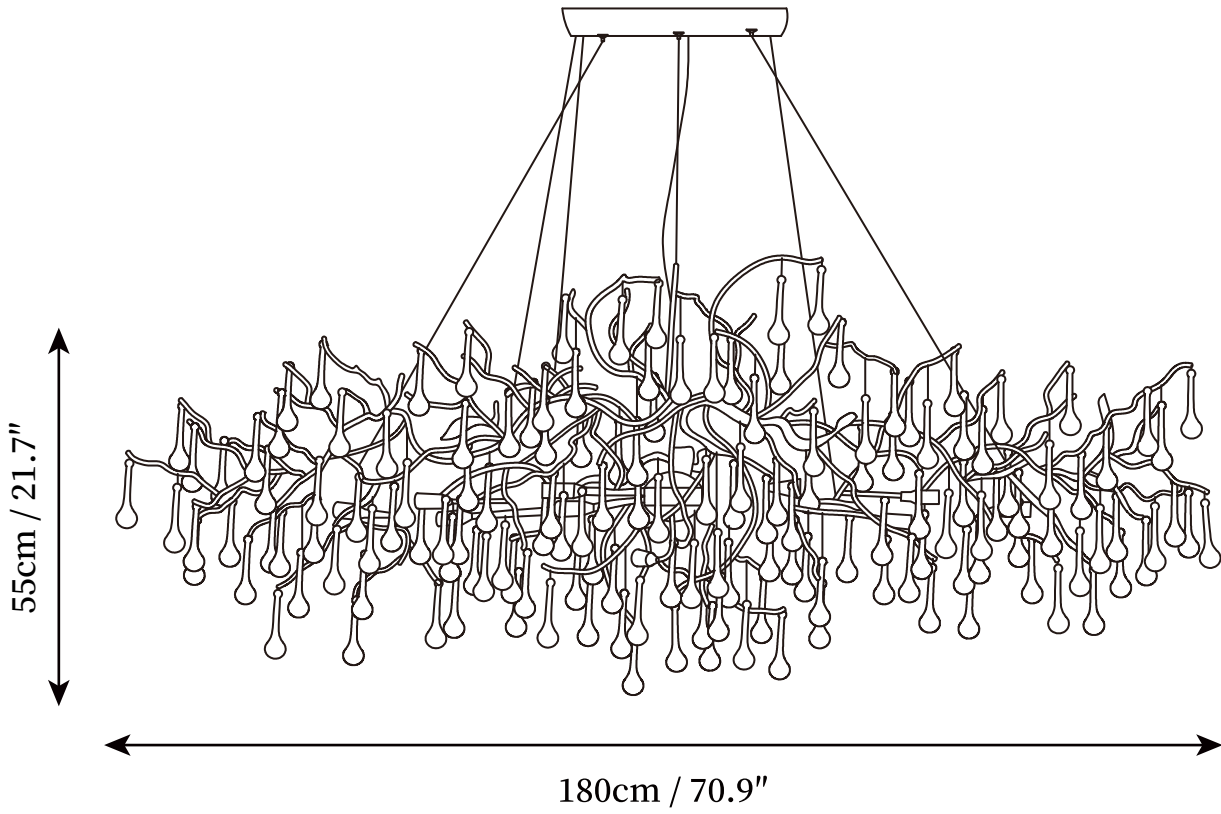

SPECIFICATION SHEET

SPECIFICATION DETAILS

*For custom options, consult factory for details

Fixture Dimensions	L 47.2" x W 19.7" x H 18.9" (G9*14)
Light source	G9 (bulb not included)
Wattage	MAX 5W incandescent bulb or LED equivalent.
Voltage	AC 110-240V
Mounting	Hardwired.
Dimming	Compatible with dimmable bulbs (bulb not included)
Control method	Compatible with common wall switches (not included)
Finishes	Brass.
Crystal options	Transparent.
Material	Brass, Crystal
Wire Length	The standard length of the suspended wire is 59 "(150 cm) and the length is adjustable.

SPECIFICATION SHEET

SPECIFICATION DETAILS

*For custom options, consult factory for details

Fixture Dimensions	L 59" x W 23.6" x H 20.5" (G9*18)
Light source	G9 (bulb not included)
Wattage	MAX 5W incandescent bulb or LED equivalent.
Voltage	AC 110-240V
Mounting	Hardwired.
Dimming	Compatible with dimmable bulbs (bulb not included)
Control method	Compatible with common wall switches (not included)
Finishes	Brass.
Crystal options	Transparent.
Material	Brass, Crystal
Wire Length	The standard length of the suspended wire is 59 "(150 cm) and the length is adjustable.

SPECIFICATION SHEET

SPECIFICATION DETAILS

*For custom options, consult factory for details

Fixture Dimensions	L 70.9" x W 25.6" x H 21.7" (G9*18)
Light source	G9 (bulb not included)
Wattage	MAX 5W incandescent bulb or LED equivalent.
Voltage	AC 110-240V
Mounting	Hardwired.
Dimming	Compatible with dimmable bulbs (bulb not included)
Control method	Compatible with common wall switches(not included)
Finishes	Brass.
Crystal options	Transparent.
Material	Brass, Crystal
Wire Length	The standard length of the suspended wire is 59 "(150 cm) and the length is adjustable.