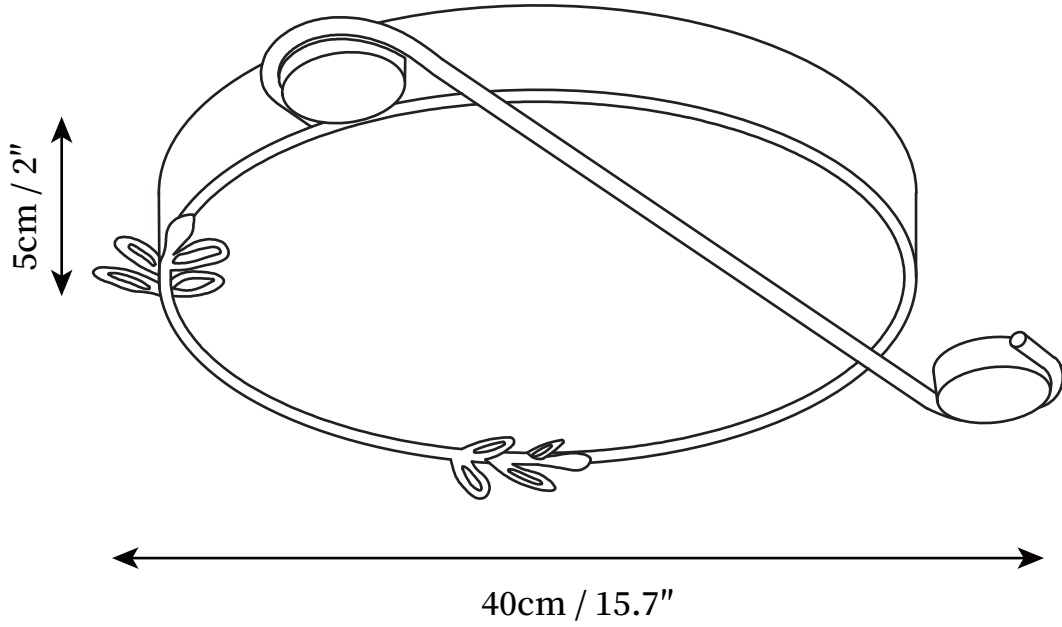

## SPECIFICATION DETAILS

\*For custom options, consult factory for details

<b>Fixture Dimensions</b>	D 15.7" x H 2"
<b>Light source</b>	Integrated LED
<b>Wattage</b>	30W
<b>Voltage</b>	AC 110-240V
<b>Color Temperature</b>	3000k
<b>CRI(Ra)</b>	80CRI
<b>Mounting</b>	Ceiling
<b>Driver Required</b>	Yes
<b>Optional Color Temps</b>	Warm Light (3000K), Neutral Light (4500K), Cool Light (6000K)
<b>LED Rated Life</b>	30000hours
<b>Dimming</b>	Dimming is not supported
<b>Finishes</b>	White, Black, Grey, Green
<b>Shade Details</b>	White
<b>Material</b>	Iron, Metal, Acrylic, Wooden
<b>Wire Length</b>	NO
<b>Wire Type</b>	NO

## SPECIFICATION DETAILS

\*For custom options, consult factory for details

<b>Fixture Dimensions</b>	D 19.7" x H 2"
<b>Light source</b>	Integrated LED
<b>Wattage</b>	40W
<b>Voltage</b>	AC 110-240V
<b>Color Temperature</b>	3000k
<b>CRI(Ra)</b>	80CRI
<b>Mounting</b>	Ceiling
<b>Driver Required</b>	Yes
<b>Optional Color Temps</b>	Warm Light (3000K), Neutral Light (4500K), Cool Light (6000K)
<b>LED Rated Life</b>	30000hours
<b>Dimming</b>	Dimming is not supported
<b>Finishes</b>	White, Black, Grey, Green
<b>Shade Details</b>	White
<b>Material</b>	Iron, Metal, Acrylic, Wooden
<b>Wire Length</b>	NO
<b>Wire Type</b>	NO