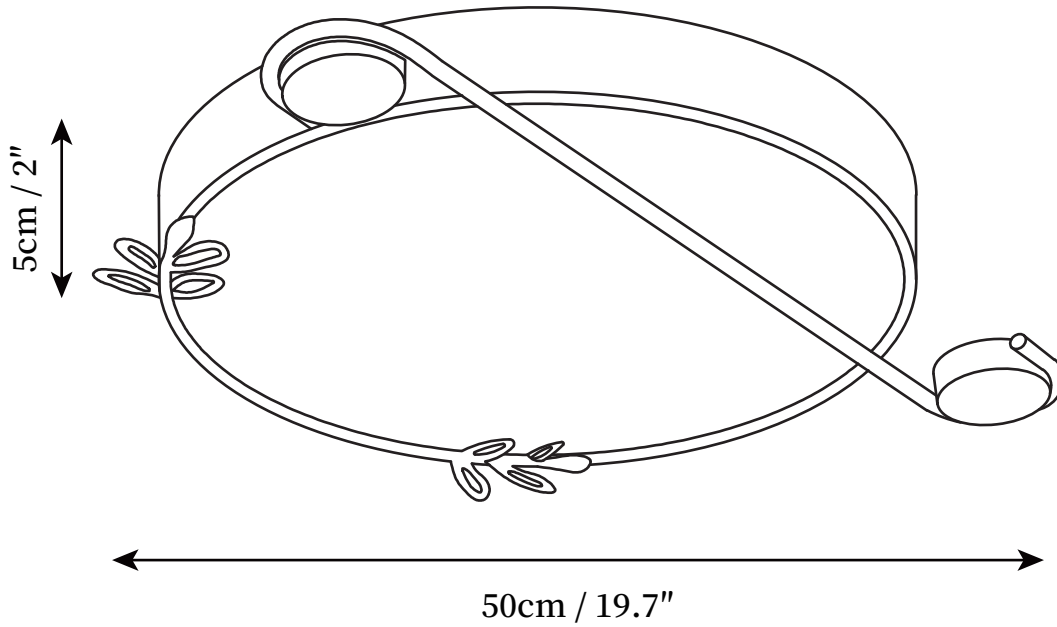

## SPECIFICATION DETAILS

\*For custom options, consult factory for details

<b>Fixture Dimensions</b>	D 15.7" x H 2"
<b>Light source</b>	Integrated LED
<b>Wattage</b>	30W
<b>Voltage</b>	AC 110-240V
<b>Color Temperature</b>	3000k
<b>CRI(Ra)</b>	80CRI
<b>Mounting</b>	Ceiling
<b>Driver Required</b>	Yes
<b>Optional Color Temps</b>	Warm Light (3000K), Neutral Light (4500K), Cool Light (6000K)
<b>LED Rated Life</b>	30000hours
<b>Dimming</b>	Dimming is not supported
<b>Finishes</b>	White, Black, Grey, Green
<b>Shade Details</b>	White
<b>Material</b>	Iron, Metal, Acrylic, Wooden
<b>Wire Length</b>	NO
<b>Wire Type</b>	NO

## SPECIFICATION DETAILS

\*For custom options, consult factory for details

<b>Fixture Dimensions</b>	D 19.7" x H 2"
<b>Light source</b>	Integrated LED
<b>Wattage</b>	40W
<b>Voltage</b>	AC 110-240V
<b>Color Temperature</b>	3000k
<b>CRI(Ra)</b>	80CRI
<b>Mounting</b>	Ceiling
<b>Driver Required</b>	Yes
<b>Optional Color Temps</b>	Warm Light (3000K), Neutral Light (4500K), Cool Light (6000K)
<b>LED Rated Life</b>	30000hours
<b>Dimming</b>	Dimming is not supported
<b>Finishes</b>	White, Black, Grey, Green
<b>Shade Details</b>	White
<b>Material</b>	Iron, Metal, Acrylic, Wooden
<b>Wire Length</b>	NO
<b>Wire Type</b>	NO