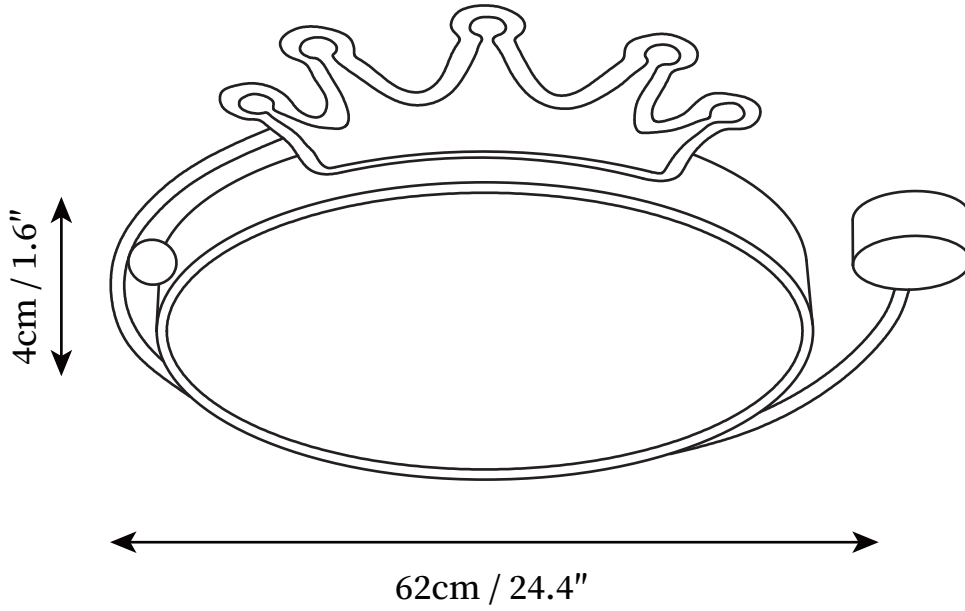

# SPECIFICATION SHEET

---

## SPECIFICATION DETAILS

\*For custom options, consult factory for details

<b>Fixture Dimensions</b>	D 18.9" x H 1.6"
<b>Light source</b>	Integrated LED
<b>Wattage</b>	30W
<b>Voltage</b>	AC 110-240V
<b>Color Temperature</b>	3000k
<b>CRI(Ra)</b>	80CRI
<b>Mounting</b>	Ceiling
<b>Driver Required</b>	Yes
<b>Optional Color Temps</b>	Warm Light (3000K), Neutral Light (4500K), Cool Light (6000K)
<b>LED Rated Life</b>	30000hours
<b>Dimming</b>	Dimming is not supported
<b>Finishes</b>	Brass
<b>Shade Details</b>	White
<b>Material</b>	Brass, Acrylic
<b>Wire Length</b>	NO
<b>Wire Type</b>	NO

## SPECIFICATION DETAILS

\*For custom options, consult factory for details

<b>Fixture Dimensions</b>	D 24.4" x H 1.6"
<b>Light source</b>	Integrated LED
<b>Wattage</b>	30W
<b>Voltage</b>	AC 110-240V
<b>Color Temperature</b>	3000k
<b>CRI(Ra)</b>	80CRI
<b>Mounting</b>	Ceiling
<b>Driver Required</b>	Yes
<b>Optional Color Temps</b>	Warm Light (3000K), Neutral Light (4500K), Cool Light (6000K)
<b>LED Rated Life</b>	30000hours
<b>Dimming</b>	Dimming is not supported
<b>Finishes</b>	Brass
<b>Shade Details</b>	White
<b>Material</b>	Brass, Acrylic
<b>Wire Length</b>	NO
<b>Wire Type</b>	NO