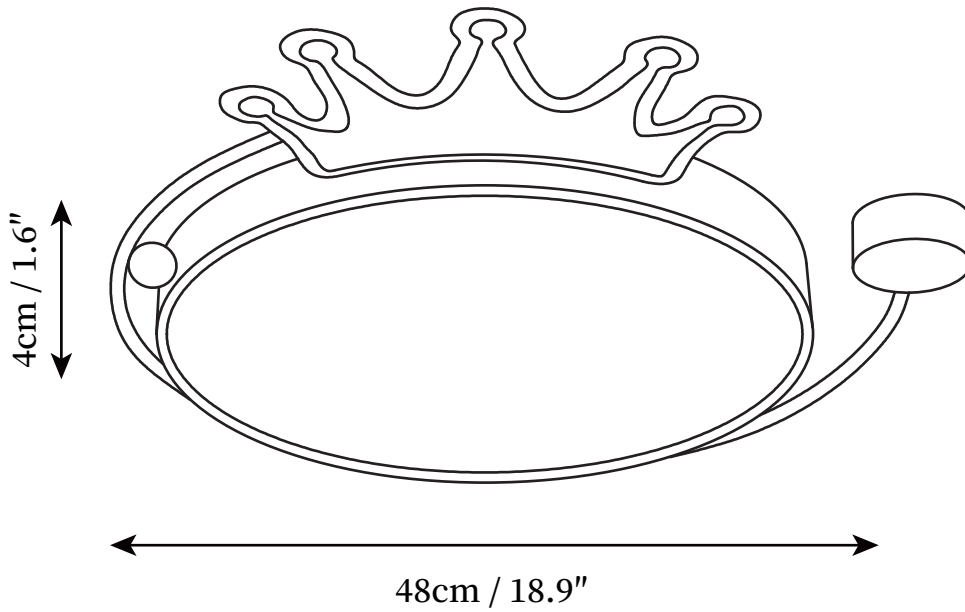

# SPECIFICATION SHEET

---

## SPECIFICATION DETAILS

\*For custom options, consult factory for details

<b>Fixture Dimensions</b>	D 18.9" x H 1.6"
<b>Light source</b>	Integrated LED
<b>Wattage</b>	30W
<b>Voltage</b>	AC 110-240V
<b>Color Temperature</b>	3000k
<b>CRI(Ra)</b>	80CRI
<b>Mounting</b>	Ceiling
<b>Driver Required</b>	Yes
<b>Optional Color Temps</b>	Warm Light (3000K), Neutral Light (4500K), Cool Light (6000K)
<b>LED Rated Life</b>	30000hours
<b>Dimming</b>	Dimming is not supported
<b>Finishes</b>	Brass
<b>Shade Details</b>	White
<b>Material</b>	Brass, Acrylic
<b>Wire Length</b>	NO
<b>Wire Type</b>	NO

## SPECIFICATION DETAILS

\*For custom options, consult factory for details

<b>Fixture Dimensions</b>	D 24.4" x H 1.6"
<b>Light source</b>	Integrated LED
<b>Wattage</b>	30W
<b>Voltage</b>	AC 110-240V
<b>Color Temperature</b>	3000k
<b>CRI(Ra)</b>	80CRI
<b>Mounting</b>	Ceiling
<b>Driver Required</b>	Yes
<b>Optional Color Temps</b>	Warm Light (3000K), Neutral Light (4500K), Cool Light (6000K)
<b>LED Rated Life</b>	30000hours
<b>Dimming</b>	Dimming is not supported
<b>Finishes</b>	Brass
<b>Shade Details</b>	White
<b>Material</b>	Brass, Acrylic
<b>Wire Length</b>	NO
<b>Wire Type</b>	NO