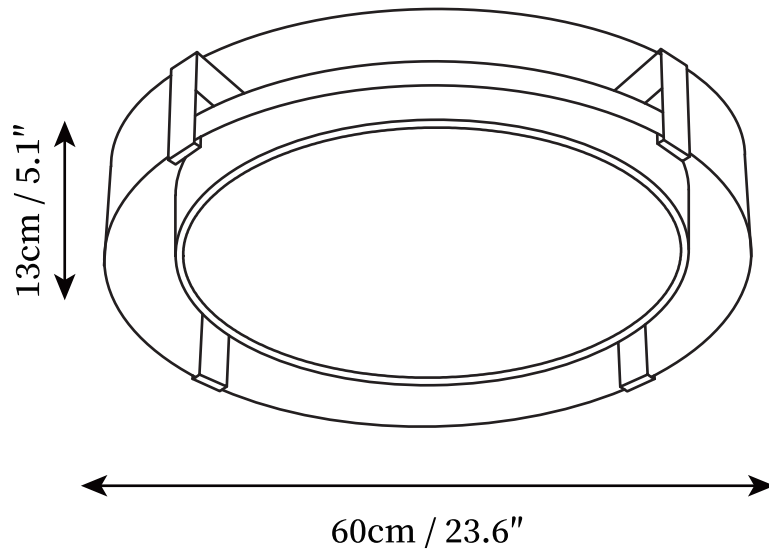

SPECIFICATION SHEET

SPECIFICATION DETAILS

*For custom options, consult factory for details

Fixture Dimensions	D 23.6" x H 3.1"
Light source	Integrated LED
Wattage	40W
Voltage	AC 110-240V
Color Temperature	3000k
CRI(Ra)	80CRI
Mounting	Ceiling
Driver Required	Yes
Optional Color Temps	Warm Light (3000K), Neutral Light (4500K), Cool Light (6000K)
LED Rated Life	30000hours
Dimming	Dimming is not supported
Finishes	Gold+Smoke grey
Shade Details	White
Material	Iron, Metal, Acrylic, Glass
Wire Length	NO
Wire Type	NO