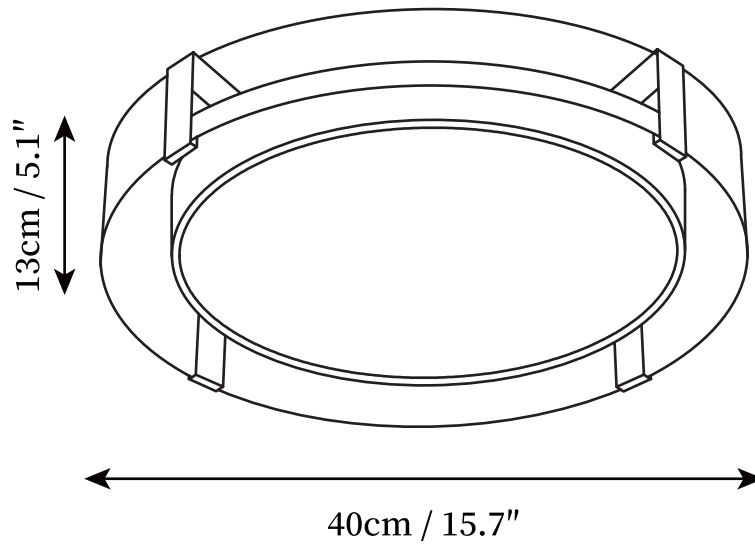

SPECIFICATION SHEET

SPECIFICATION DETAILS

*For custom options, consult factory for details

Fixture Dimensions	D 19.7" x H 3.1"
Light source	Integrated LED
Wattage	35W
Voltage	AC 110-240V
Color Temperature	3000k
CRI(Ra)	80CRI
Mounting	Ceiling
Driver Required	Yes
Optional Color Temps	Warm Light (3000K), Neutral Light (4500K), Cool Light (6000K)
LED Rated Life	30000hours
Dimming	Dimming is not supported
Finishes	Gold+Opaque
Shade Details	White
Material	Iron, Metal, Acrylic, Glass
Wire Length	NO
Wire Type	NO

SPECIFICATION SHEET

SPECIFICATION DETAILS

*For custom options, consult factory for details

Fixture Dimmensions	D 23.6" x H 3.1"
Light source	Integrated LED
Wattage	40W
Voltage	AC 110-240V
Color Temperature	3000k
CRI(Ra)	80CRI
Mounting	Ceiling
Driver Required	Yes
Optional Color Temps	Warm Light (3000K), Neutral Light (4500K), Cool Light (6000K)
LED Rated Life	30000hours
Dimming	Dimming is not supported
Finishes	Gold+Opaque
Shade Details	White
Material	Iron, Metal, Acrylic, Glass
Wire Length	NO
Wire Type	NO

SPECIFICATION SHEET

SPECIFICATION DETAILS

*For custom options, consult factory for details

Fixture Dimensions	D 15.7" x H 3.1"
Light source	Integrated LED
Wattage	30W
Voltage	AC 110-240V
Color Temperature	3000k
CRI(Ra)	80CRI
Mounting	Ceiling
Driver Required	Yes
Optional Color Temps	Warm Light (3000K), Neutral Light (4500K), Cool Light (6000K)
LED Rated Life	30000hours
Dimming	Dimming is not supported
Finishes	Gold+Smoke grey
Shade Details	White
Material	Iron, Metal, Acrylic, Glass
Wire Length	NO
Wire Type	NO