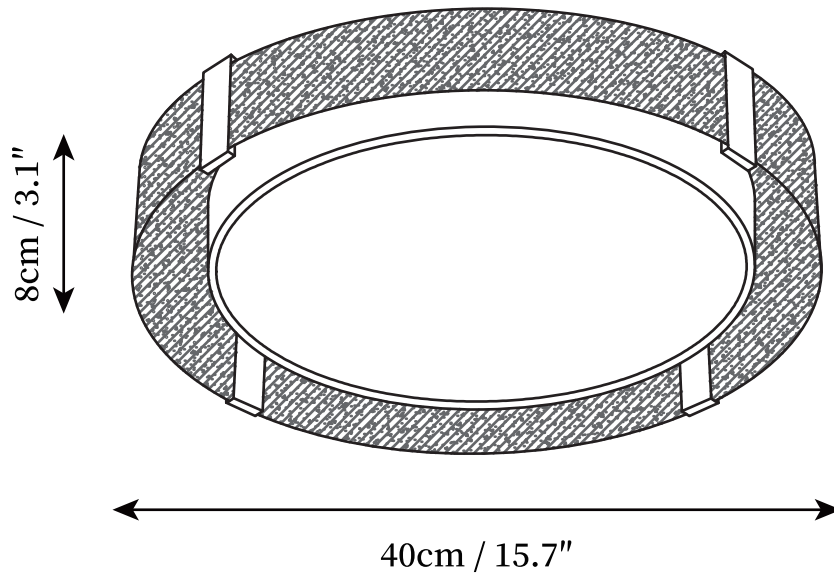

SPECIFICATION SHEET

SPECIFICATION DETAILS

*For custom options, consult factory for details

Fixture Dimensions	D 15.7" x H 3.1"
Light source	Integrated LED
Wattage	30W
Voltage	AC 110-240V
Color Temperature	3000k
CRI(Ra)	80CRI
Mounting	Ceiling
Driver Required	Yes
Optional Color Temps	Warm Light (3000K), Neutral Light (4500K), Cool Light (6000K)
LED Rated Life	30000hours
Dimming	Dimming is not supported
Finishes	Gold+Opaque
Shade Details	White
Material	Iron, Metal, Acrylic, Glass
Wire Length	NO
Wire Type	NO

SPECIFICATION SHEET

SPECIFICATION DETAILS

*For custom options, consult factory for details

Fixture Dimensions	D 19.7" x H 3.1"
Light source	Integrated LED
Wattage	35W
Voltage	AC 110-240V
Color Temperature	3000k
CRI(Ra)	80CRI
Mounting	Ceiling
Driver Required	Yes
Optional Color Temps	Warm Light (3000K), Neutral Light (4500K), Cool Light (6000K)
LED Rated Life	30000hours
Dimming	Dimming is not supported
Finishes	Gold+Opaque
Shade Details	White
Material	Iron, Metal, Acrylic, Glass
Wire Length	NO
Wire Type	NO

SPECIFICATION SHEET

SPECIFICATION DETAILS

*For custom options, consult factory for details

Fixture Dimmensions	D 23.6" x H 3.1"
Light source	Integrated LED
Wattage	40W
Voltage	AC 110-240V
Color Temperature	3000k
CRI(Ra)	80CRI
Mounting	Ceiling
Driver Required	Yes
Optional Color Temps	Warm Light (3000K), Neutral Light (4500K), Cool Light (6000K)
LED Rated Life	30000hours
Dimming	Dimming is not supported
Finishes	Gold+Opaque
Shade Details	White
Material	Iron, Metal, Acrylic, Glass
Wire Length	NO
Wire Type	NO