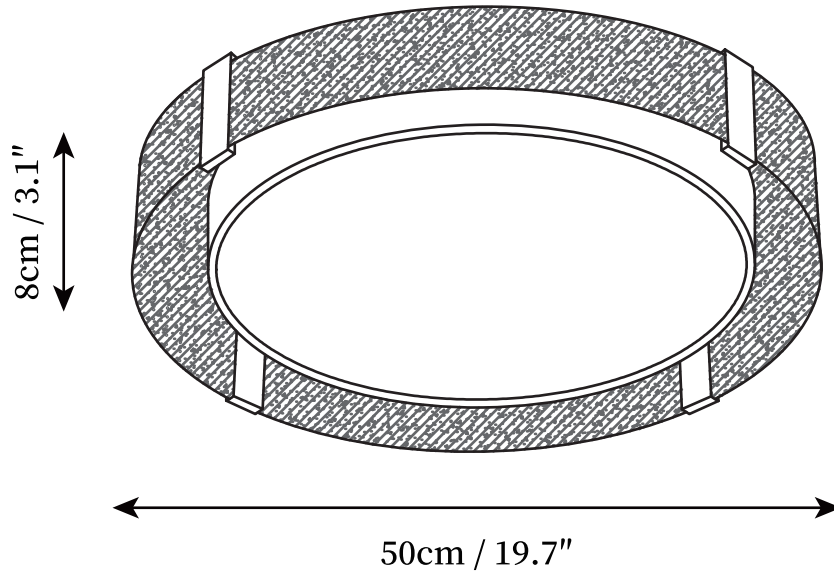

SPECIFICATION SHEET

SPECIFICATION DETAILS

*For custom options, consult factory for details

Fixture Dimensions	D 15.7" x H 3.1"
Light source	Integrated LED
Wattage	30W
Voltage	AC 110-240V
Color Temperature	3000k
CRI(Ra)	80CRI
Mounting	Ceiling
Driver Required	Yes
Optional Color Temps	Warm Light (3000K), Neutral Light (4500K), Cool Light (6000K)
LED Rated Life	30000hours
Dimming	Dimming is not supported
Finishes	Gold+Opaque
Shade Details	White
Material	Iron, Metal, Acrylic, Glass
Wire Length	NO
Wire Type	NO

SPECIFICATION SHEET

SPECIFICATION DETAILS

*For custom options, consult factory for details

Fixture Dimensions	D 19.7" x H 3.1"
Light source	Integrated LED
Wattage	35W
Voltage	AC 110-240V
Color Temperature	3000k
CRI(Ra)	80CRI
Mounting	Ceiling
Driver Required	Yes
Optional Color Temps	Warm Light (3000K), Neutral Light (4500K), Cool Light (6000K)
LED Rated Life	30000hours
Dimming	Dimming is not supported
Finishes	Gold+Opaque
Shade Details	White
Material	Iron, Metal, Acrylic, Glass
Wire Length	NO
Wire Type	NO

SPECIFICATION SHEET

SPECIFICATION DETAILS

*For custom options, consult factory for details

Fixture Dimmensions	D 23.6" x H 3.1"
Light source	Integrated LED
Wattage	40W
Voltage	AC 110-240V
Color Temperature	3000k
CRI(Ra)	80CRI
Mounting	Ceiling
Driver Required	Yes
Optional Color Temps	Warm Light (3000K), Neutral Light (4500K), Cool Light (6000K)
LED Rated Life	30000hours
Dimming	Dimming is not supported
Finishes	Gold+Opaque
Shade Details	White
Material	Iron, Metal, Acrylic, Glass
Wire Length	NO
Wire Type	NO