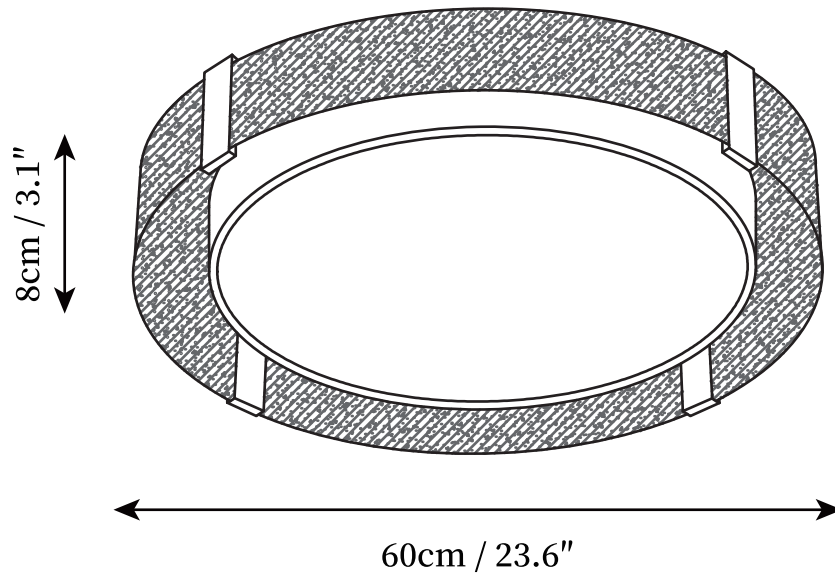

SPECIFICATION SHEET

SPECIFICATION DETAILS

*For custom options, consult factory for details

Fixture Dimensions	D 15.7" x H 3.1"
Light source	Integrated LED
Wattage	30W
Voltage	AC 110-240V
Color Temperature	3000k
CRI(Ra)	80CRI
Mounting	Ceiling
Driver Required	Yes
Optional Color Temps	Warm Light (3000K), Neutral Light (4500K), Cool Light (6000K)
LED Rated Life	30000hours
Dimming	Dimming is not supported
Finishes	Gold+Opaque
Shade Details	White
Material	Iron, Metal, Acrylic, Glass
Wire Length	NO
Wire Type	NO

SPECIFICATION SHEET

SPECIFICATION DETAILS

*For custom options, consult factory for details

Fixture Dimensions	D 19.7" x H 3.1"
Light source	Integrated LED
Wattage	35W
Voltage	AC 110-240V
Color Temperature	3000k
CRI(Ra)	80CRI
Mounting	Ceiling
Driver Required	Yes
Optional Color Temps	Warm Light (3000K), Neutral Light (4500K), Cool Light (6000K)
LED Rated Life	30000hours
Dimming	Dimming is not supported
Finishes	Gold+Opaque
Shade Details	White
Material	Iron, Metal, Acrylic, Glass
Wire Length	NO
Wire Type	NO

SPECIFICATION SHEET

SPECIFICATION DETAILS

*For custom options, consult factory for details

Fixture Dimmensions	D 23.6" x H 3.1"
Light source	Integrated LED
Wattage	40W
Voltage	AC 110-240V
Color Temperature	3000k
CRI(Ra)	80CRI
Mounting	Ceiling
Driver Required	Yes
Optional Color Temps	Warm Light (3000K), Neutral Light (4500K), Cool Light (6000K)
LED Rated Life	30000hours
Dimming	Dimming is not supported
Finishes	Gold+Opaque
Shade Details	White
Material	Iron, Metal, Acrylic, Glass
Wire Length	NO
Wire Type	NO