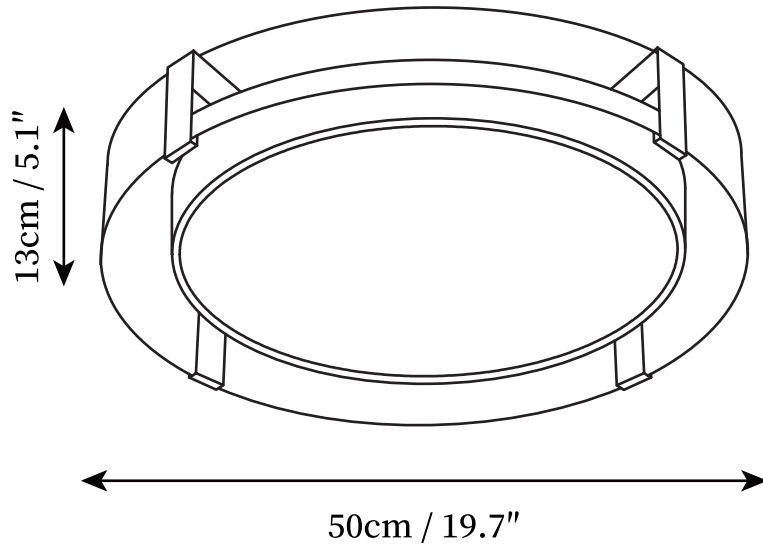

SPECIFICATION SHEET

SPECIFICATION DETAILS

*For custom options, consult factory for details

Fixture Dimensions	D 19.7" x H 3.1"
Light source	Integrated LED
Wattage	35W
Voltage	AC 110-240V
Color Temperature	3000k
CRI(Ra)	80CRI
Mounting	Ceiling
Driver Required	Yes
Optional Color Temps	Warm Light (3000K), Neutral Light (4500K), Cool Light (6000K)
LED Rated Life	30000hours
Dimming	Dimming is not supported
Finishes	Gold+Smoke grey
Shade Details	White
Material	Iron, Metal, Acrylic, Glass
Wire Length	NO
Wire Type	NO