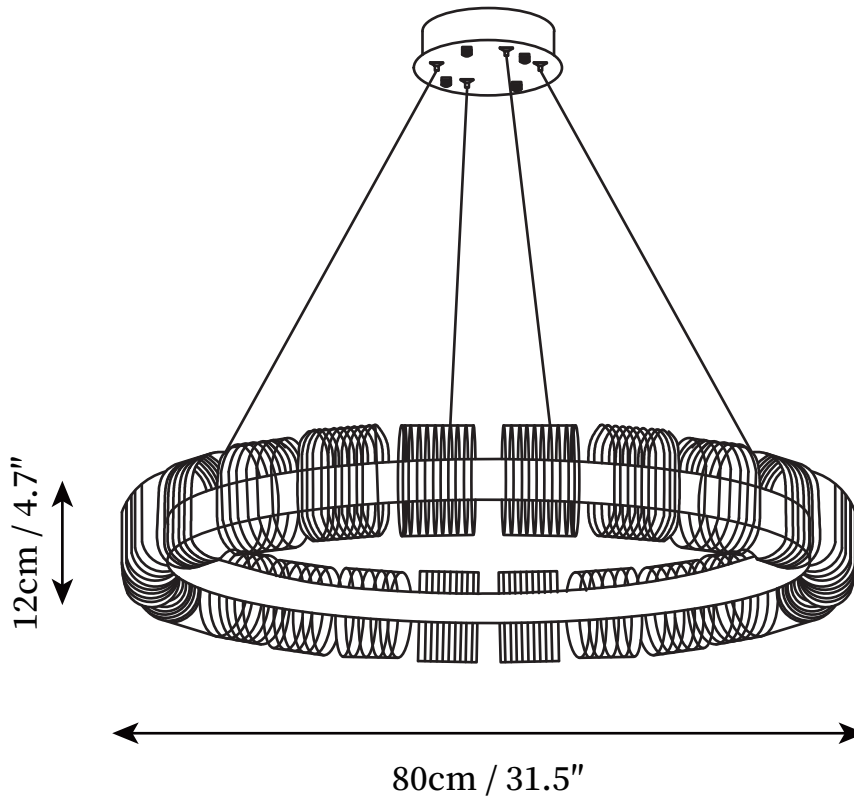

SPECIFICATION SHEET

SPECIFICATION DETAILS

*For custom options, consult factory for details

Fixture Dimensions	D 23.6" x H 4.7"
Light source	Integrated LED
Wattage	40W
Voltage	AC 110-240V
Color Temperature	3000k
CRI(Ra)	80CRI
Mounting	Ceiling
Driver Required	Yes
Optional Color Temps	Warm Light (3000K), Neutral Light (4500K), Cool Light (6000K)
LED Rated Life	30000hours
Dimming	Dimming is not supported
Finishes	Gold
Shade Details	Clear
Material	Metal, Iron, Acrylic
Wire Length	59"
Wire Type	Black Coaxial Wire

SPECIFICATION SHEET

SPECIFICATION DETAILS

*For custom options, consult factory for details

Fixture Dimensions	D 31.5" x H 4.7"
Light source	Integrated LED
Wattage	40W
Voltage	AC 110-240V
Color Temperature	3000k
CRI(Ra)	80CRI
Mounting	Ceiling
Driver Required	Yes
Optional Color Temps	Warm Light (3000K), Neutral Light (4500K), Cool Light (6000K)
LED Rated Life	30000hours
Dimming	Dimming is not supported
Finishes	Gold
Shade Details	Clear
Material	Metal, Iron, Acrylic
Wire Length	59"
Wire Type	Black Coaxial Wire