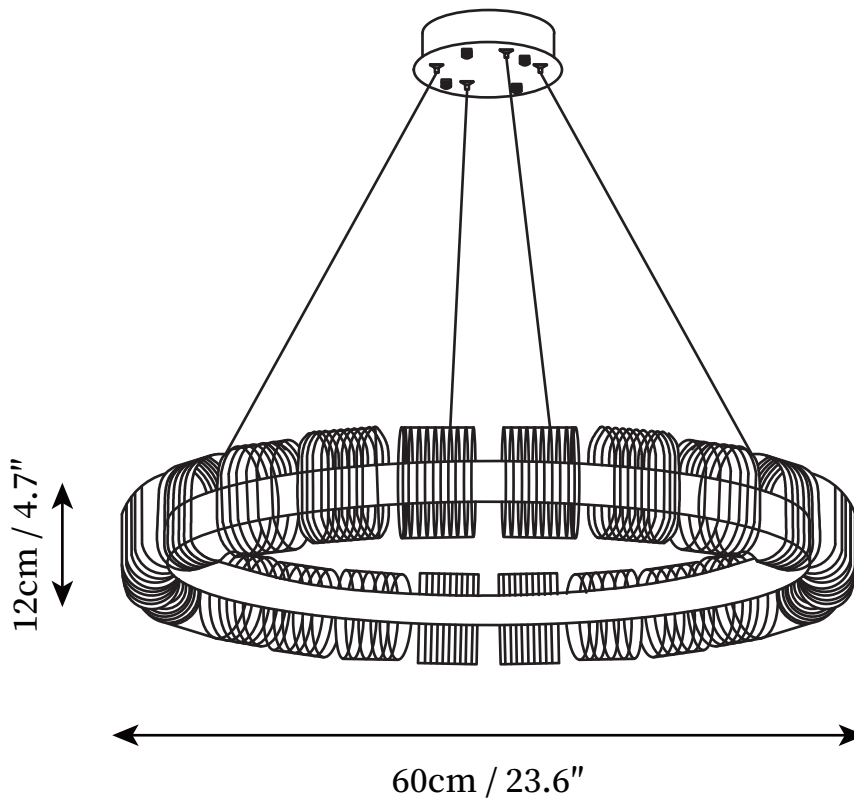

SPECIFICATION SHEET

SPECIFICATION DETAILS

*For custom options, consult factory for details

Fixture Dimensions	D 23.6" x H 4.7"
Light source	Integrated LED
Wattage	40W
Voltage	AC 110-240V
Color Temperature	3000k
CRI(Ra)	80CRI
Mounting	Ceiling
Driver Required	Yes
Optional Color Temps	Warm Light (3000K), Neutral Light (4500K), Cool Light (6000K)
LED Rated Life	30000hours
Dimming	Dimming is not supported
Finishes	Gold
Shade Details	Clear
Material	Metal, Iron, Acrylic
Wire Length	59"
Wire Type	Black Coaxial Wire

SPECIFICATION SHEET

SPECIFICATION DETAILS

*For custom options, consult factory for details

Fixture Dimensions	D 31.5" x H 4.7"
Light source	Integrated LED
Wattage	40W
Voltage	AC 110-240V
Color Temperature	3000k
CRI(Ra)	80CRI
Mounting	Ceiling
Driver Required	Yes
Optional Color Temps	Warm Light (3000K), Neutral Light (4500K), Cool Light (6000K)
LED Rated Life	30000hours
Dimming	Dimming is not supported
Finishes	Gold
Shade Details	Clear
Material	Metal, Iron, Acrylic
Wire Length	59"
Wire Type	Black Coaxial Wire