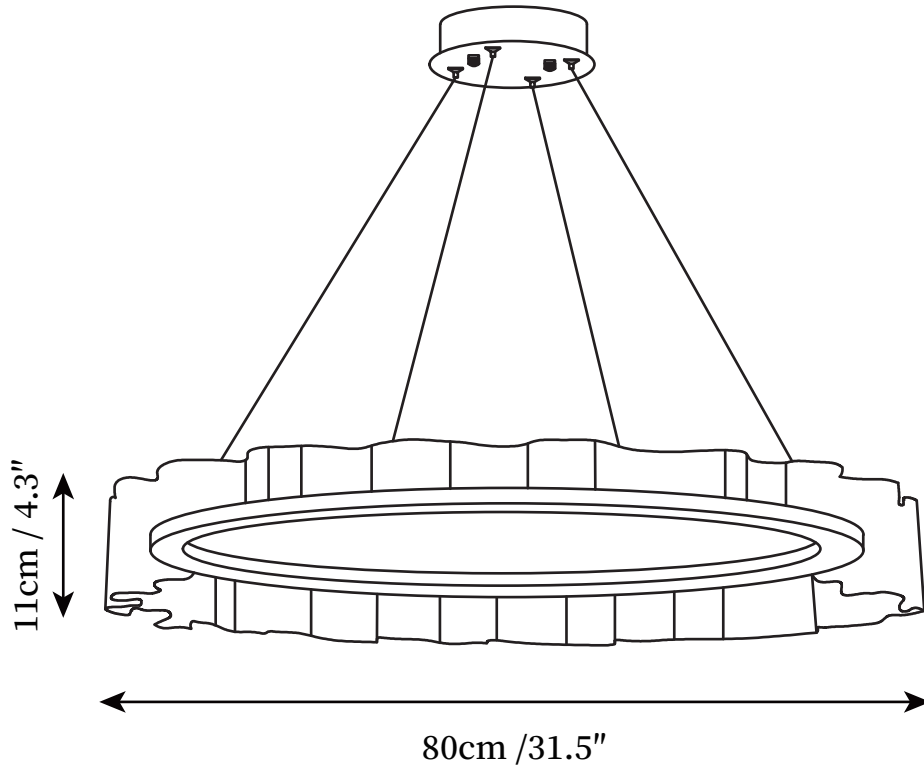

SPECIFICATION SHEET

SPECIFICATION DETAILS

*For custom options, consult factory for details

Fixture Dimensions	D 23.6" x H 4.3"
Light source	Integrated LED
Wattage	20W
Voltage	AC 110-240V
Color Temperature	3000k
CRI(Ra)	80CRI
Mounting	Ceiling
Driver Required	Yes
Optional Color Temps	Warm Light (3000K), Neutral Light (4500K), Cool Light (6000K)
LED Rated Life	30000hours
Dimming	Dimming is not supported
Finishes	Gold
Shade Details	Clear
Material	Metal, Iron, Acrylic
Wire Length	59"
Wire Type	Clear Coaxial Wire

SPECIFICATION SHEET

SPECIFICATION DETAILS

*For custom options, consult factory for details

Fixture Dimensions	D 31.5" x H 4.3"
Light source	Integrated LED
Wattage	30W
Voltage	AC 110-240V
Color Temperature	3000k
CRI(Ra)	80CRI
Mounting	Ceiling
Driver Required	Yes
Optional Color Temps	Warm Light (3000K), Neutral Light (4500K), Cool Light (6000K)
LED Rated Life	30000hours
Dimming	Dimming is not supported
Finishes	Gold
Shade Details	Clear
Material	Metal, Iron, Acrylic
Wire Length	59"
Wire Type	Clear Coaxial Wire