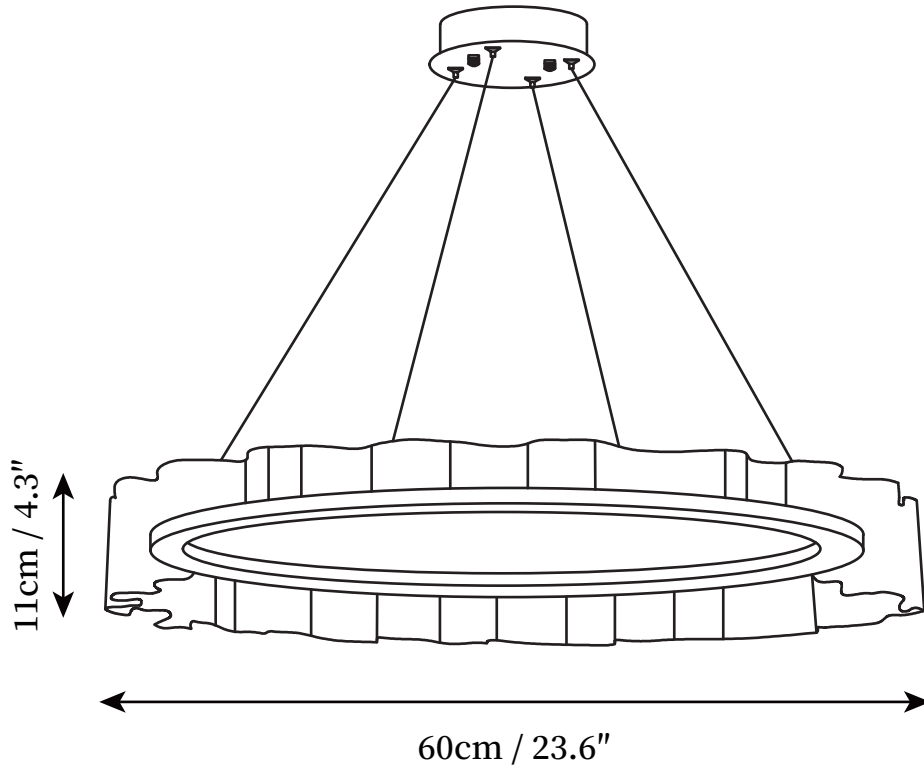

SPECIFICATION SHEET

SPECIFICATION DETAILS

*For custom options, consult factory for details

Fixture Dimensions	D 23.6" x H 4.3"
Light source	Integrated LED
Wattage	20W
Voltage	AC 110-240V
Color Temperature	3000k
CRI(Ra)	80CRI
Mounting	Ceiling
Driver Required	Yes
Optional Color Temps	Warm Light (3000K), Neutral Light (4500K), Cool Light (6000K)
LED Rated Life	30000hours
Dimming	Dimming is not supported
Finishes	Gold
Shade Details	Clear
Material	Metal, Iron, Acrylic
Wire Length	59"
Wire Type	Clear Coaxial Wire

SPECIFICATION SHEET

SPECIFICATION DETAILS

*For custom options, consult factory for details

Fixture Dimensions	D 31.5" x H 4.3"
Light source	Integrated LED
Wattage	30W
Voltage	AC 110-240V
Color Temperature	3000k
CRI(Ra)	80CRI
Mounting	Ceiling
Driver Required	Yes
Optional Color Temps	Warm Light (3000K), Neutral Light (4500K), Cool Light (6000K)
LED Rated Life	30000hours
Dimming	Dimming is not supported
Finishes	Gold
Shade Details	Clear
Material	Metal, Iron, Acrylic
Wire Length	59"
Wire Type	Clear Coaxial Wire