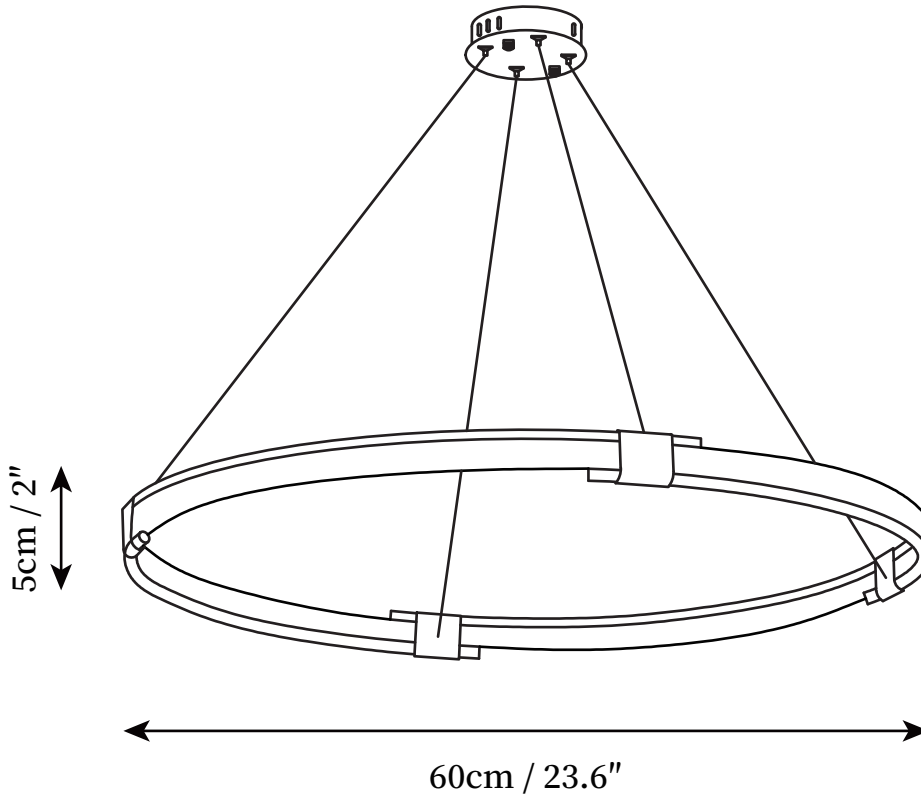

SPECIFICATION SHEET

SPECIFICATION DETAILS

*For custom options, consult factory for details

Fixture Dimensions	D 23.6" x H 2"
Light source	Integrated LED
Wattage	20W
Voltage	AC 110-240V
Color Temperature	3000k
CRI(Ra)	80CRI
Mounting	Ceiling
Driver Required	Yes
Optional Color Temps	Warm Light (3000K), Neutral Light (4500K), Cool Light (6000K)
LED Rated Life	30000hours
Dimming	Dimming is not supported
Finishes	Gold and black details
Shade Details	Opaque acrylic
Material	Metal, Iron, Acrylic
Wire Length	59"
Wire Type	Clear Coaxial Wire

SPECIFICATION SHEET

SPECIFICATION DETAILS

*For custom options, consult factory for details

Fixture Dimensions	D 31.5" x H 2"
Light source	Integrated LED
Wattage	20W
Voltage	AC 110-240V
Color Temperature	3000k
CRI(Ra)	80CRI
Mounting	Ceiling
Driver Required	Yes
Optional Color Temps	Warm Light (3000K), Neutral Light (4500K), Cool Light (6000K)
LED Rated Life	30000hours
Dimming	Dimming is not supported
Finishes	Gold and black details
Shade Details	Opaque acrylic
Material	Metal, Iron, Acrylic
Wire Length	59"
Wire Type	Clear Coaxial Wire