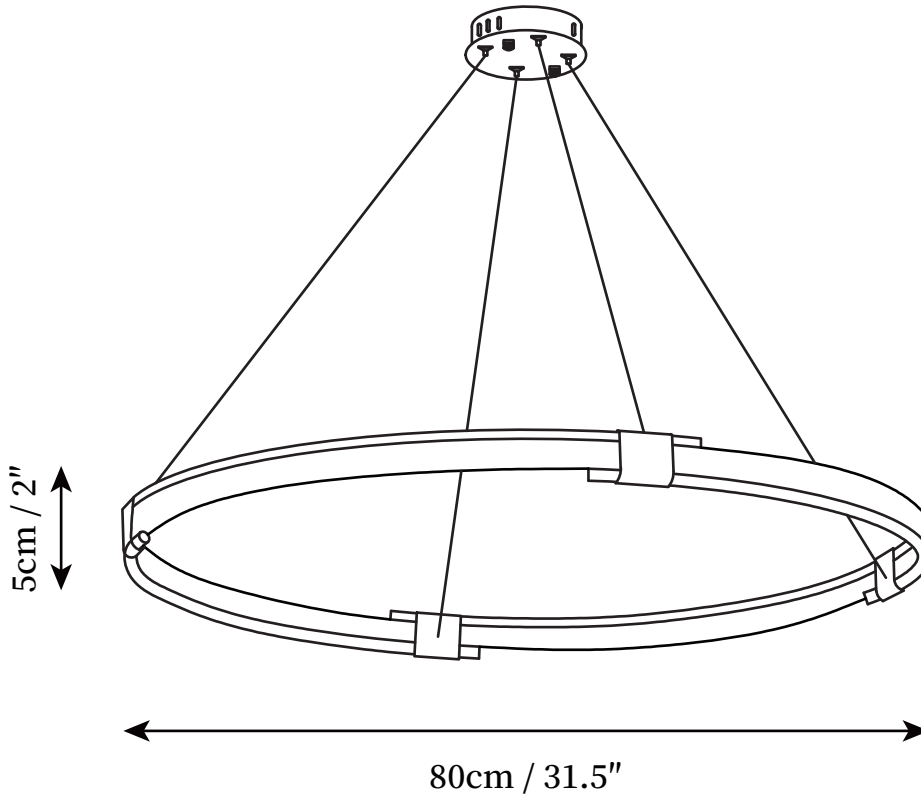

SPECIFICATION SHEET

SPECIFICATION DETAILS

*For custom options, consult factory for details

Fixture Dimensions	D 23.6" x H 2"
Light source	Integrated LED
Wattage	20W
Voltage	AC 110-240V
Color Temperature	3000k
CRI(Ra)	80CRI
Mounting	Ceiling
Driver Required	Yes
Optional Color Temps	Warm Light (3000K), Neutral Light (4500K), Cool Light (6000K)
LED Rated Life	30000hours
Dimming	Dimming is not supported
Finishes	Gold and black details
Shade Details	Opaque acrylic
Material	Metal, Iron, Acrylic
Wire Length	59"
Wire Type	Clear Coaxial Wire

SPECIFICATION SHEET

SPECIFICATION DETAILS

*For custom options, consult factory for details

Fixture Dimensions	D 31.5" x H 2"
Light source	Integrated LED
Wattage	20W
Voltage	AC 110-240V
Color Temperature	3000k
CRI(Ra)	80CRI
Mounting	Ceiling
Driver Required	Yes
Optional Color Temps	Warm Light (3000K), Neutral Light (4500K), Cool Light (6000K)
LED Rated Life	30000hours
Dimming	Dimming is not supported
Finishes	Gold and black details
Shade Details	Opaque acrylic
Material	Metal, Iron, Acrylic
Wire Length	59"
Wire Type	Clear Coaxial Wire