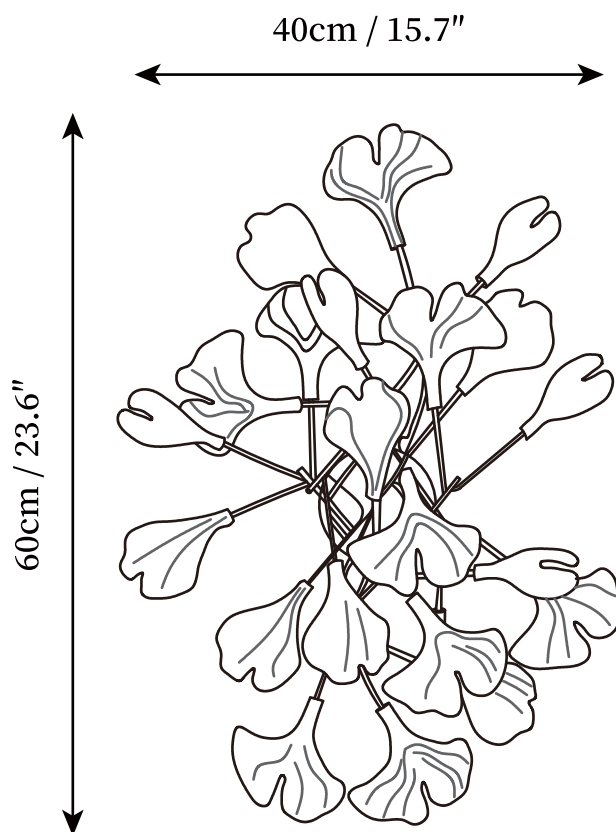

SPECIFICATION SHEET

SPECIFICATION DETAILS

*For custom options, consult factory for details

Fixture Dimensions	D 13.8" x H 19.7"
Light source	G9 (bulb not included)
Wattage	~ 5W incandescent bulb or LED equivalent.
Voltage	AC 110-240V
Mounting	Hardwired.
Dimming	Compatible with dimmable bulbs (bulb not included)
Control method	Compatible with common wall switches(not included)
Finishes	Gold.
Shade Details	White.
Material	Metal, Iron, Ceramics..

SPECIFICATION SHEET

SPECIFICATION DETAILS

*For custom options, consult factory for details

Fixture Dimensions	D 15.7" x H 23.6"
Light source	G9 (bulb not included)
Wattage	~ 5W incandescent bulb or LED equivalent.
Voltage	AC 110-240V
Mounting	Hardwired.
Dimming	Compatible with dimmable bulbs (bulb not included)
Control method	Compatible with common wall switches (not included)
Finishes	Gold.
Shade Details	White.
Material	Metal, Iron, Ceramics..