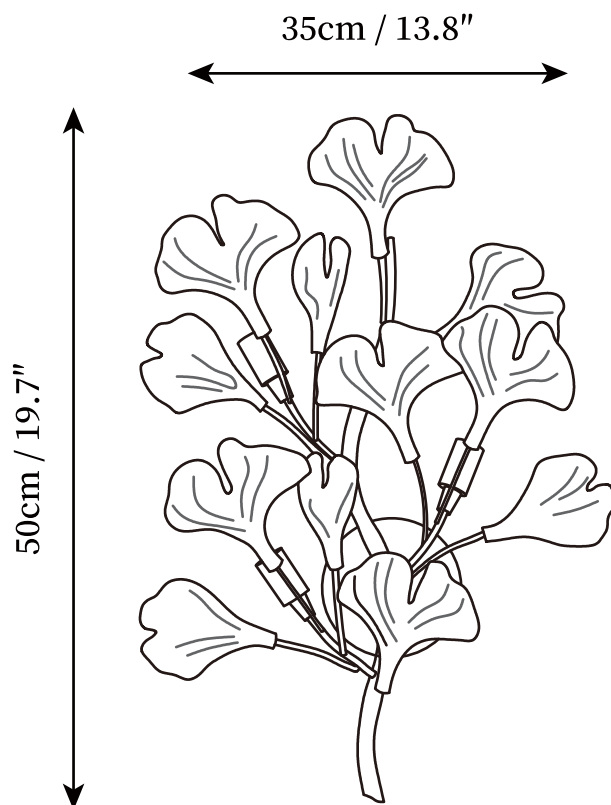

SPECIFICATION SHEET

SPECIFICATION DETAILS

*For custom options, consult factory for details

Fixture Dimensions	D 13.8" x H 19.7"
Light source	G9 (bulb not included)
Wattage	~ 5W incandescent bulb or LED equivalent.
Voltage	AC 110-240V
Mounting	Hardwired.
Dimming	Compatible with dimmable bulbs (bulb not included)
Control method	Compatible with common wall switches(not included)
Finishes	Gold.
Shade Details	White.
Material	Metal, Iron, Ceramics..

SPECIFICATION SHEET

SPECIFICATION DETAILS

*For custom options, consult factory for details

Fixture Dimensions	D 15.7" x H 23.6"
Light source	G9 (bulb not included)
Wattage	~ 5W incandescent bulb or LED equivalent.
Voltage	AC 110-240V
Mounting	Hardwired.
Dimming	Compatible with dimmable bulbs (bulb not included)
Control method	Compatible with common wall switches (not included)
Finishes	Gold.
Shade Details	White.
Material	Metal, Iron, Ceramics..