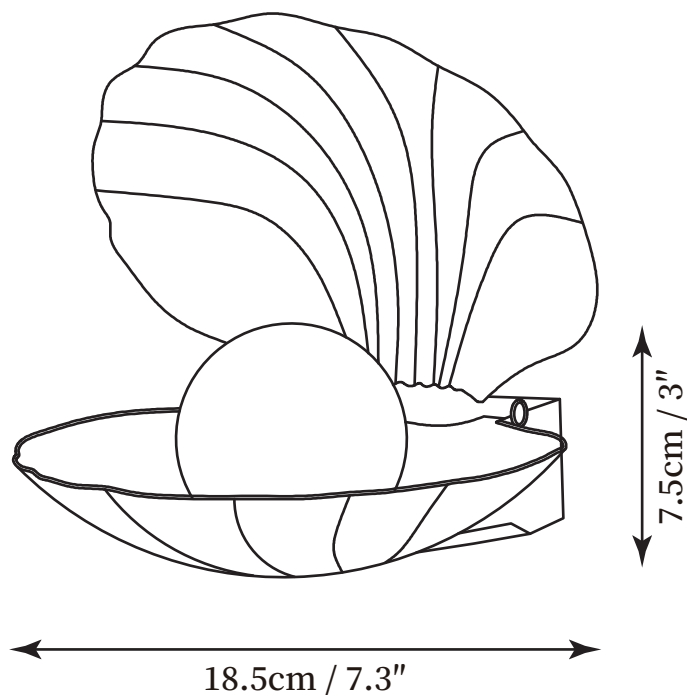

SPECIFICATION SHEET

SPECIFICATION DETAILS

*For custom options, consult factory for details

Fixture Dimensions	D 7.3" x H 3"
Light source	Integrated LED
Wattage	~10 W
Voltage	AC 110-240V
Color Temperature	3000k
CRI(Ra)	80CRI
Mounting	Wall
Driver Required	Yes
Optional Color Temps	Warm Light (3000K), Neutral Light (4500K), Cool Light (6000K)
LED Rated Life	30000 hours
Dimming	Dimming is not supported
Finishes	Black, White
Shade Details	Gold
Material	Aluminium, Acrylic, Glass
Wire Length	No
Wire Type	No