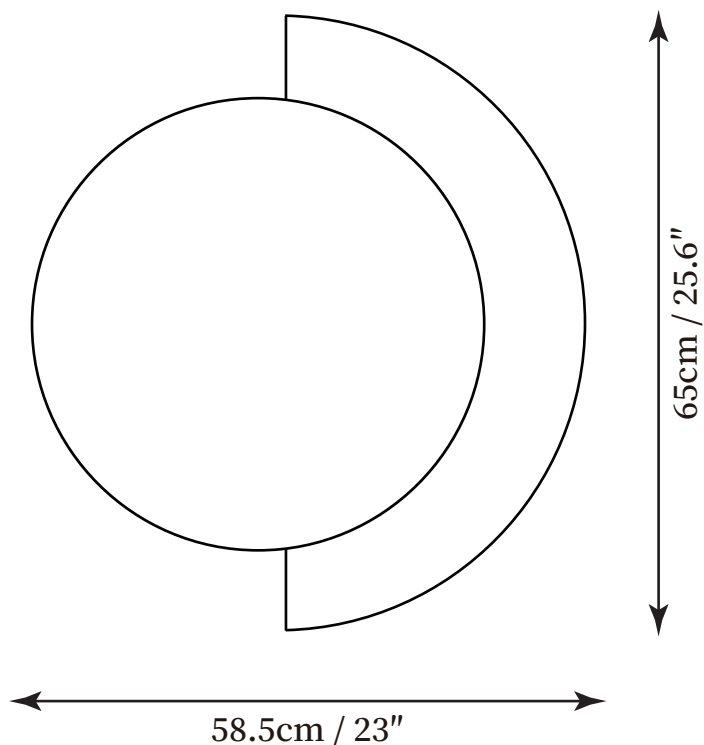

SPECIFICATION SHEET

SPECIFICATION DETAILS

*For custom options, consult factory for details

Fixture Dimensions	D 8.1" x H 12"
Light source	Integrated LED
Wattage	~10 W
Voltage	AC 110-240V
Color Temperature	3000k
CRI(Ra)	80CRI
Mounting	Wall
Driver Required	Yes
Optional Color Temps	Warm Light (3000K), Neutral Light (4500K), Cool Light (6000K)
LED Rated Life	30000 hours
Dimming	Dimming is not supported
Finishes	Black+White, Green+White, Orange+White
Shade Details	Black+White, Green+White, Orange+White
Material	Aluminium, Iron
Wire Length	No
Wire Type	No

SPECIFICATION SHEET

SPECIFICATION DETAILS

*For custom options, consult factory for details

Fixture Dimensions	D 23" x H 25.6"
Light source	Integrated LED
Wattage	~27 W
Voltage	AC 110-240V
Color Temperature	3000k
CRI(Ra)	80CRI
Mounting	Wall
Driver Required	Yes
Optional Color Temps	Warm Light (3000K), Neutral Light (4500K), Cool Light (6000K)
LED Rated Life	30000 hours
Dimming	Dimming is not supported
Finishes	Black+White, Green+White, Orange+White
Shade Details	Black+White, Green+White, Orange+White
Material	Aluminium, Iron
Wire Length	No
Wire Type	No