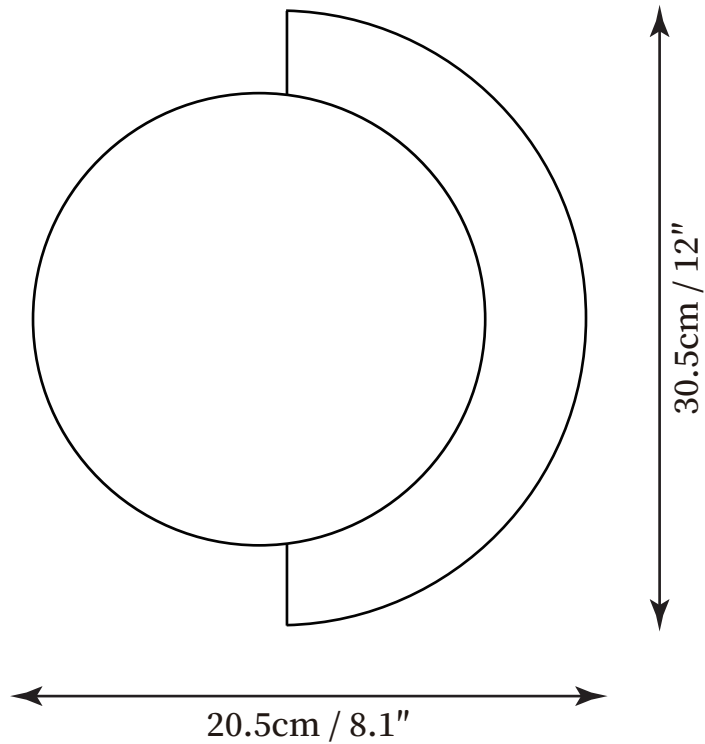

SPECIFICATION SHEET

SPECIFICATION DETAILS

*For custom options, consult factory for details

Fixture Dimensions	D 8.1" x H 12"
Light source	Integrated LED
Wattage	~10 W
Voltage	AC 110-240V
Color Temperature	3000k
CRI(Ra)	80CRI
Mounting	Wall
Driver Required	Yes
Optional Color Temps	Warm Light (3000K), Neutral Light (4500K), Cool Light (6000K)
LED Rated Life	30000 hours
Dimming	Dimming is not supported
Finishes	Black+White, Green+White, Orange+White
Shade Details	Black+White, Green+White, Orange+White
Material	Aluminium, Iron
Wire Length	No
Wire Type	No

SPECIFICATION SHEET

SPECIFICATION DETAILS

*For custom options, consult factory for details

Fixture Dimensions	D 23" x H 25.6"
Light source	Integrated LED
Wattage	~27 W
Voltage	AC 110-240V
Color Temperature	3000k
CRI(Ra)	80CRI
Mounting	Wall
Driver Required	Yes
Optional Color Temps	Warm Light (3000K), Neutral Light (4500K), Cool Light (6000K)
LED Rated Life	30000 hours
Dimming	Dimming is not supported
Finishes	Black+White, Green+White, Orange+White
Shade Details	Black+White, Green+White, Orange+White
Material	Aluminium, Iron
Wire Length	No
Wire Type	No