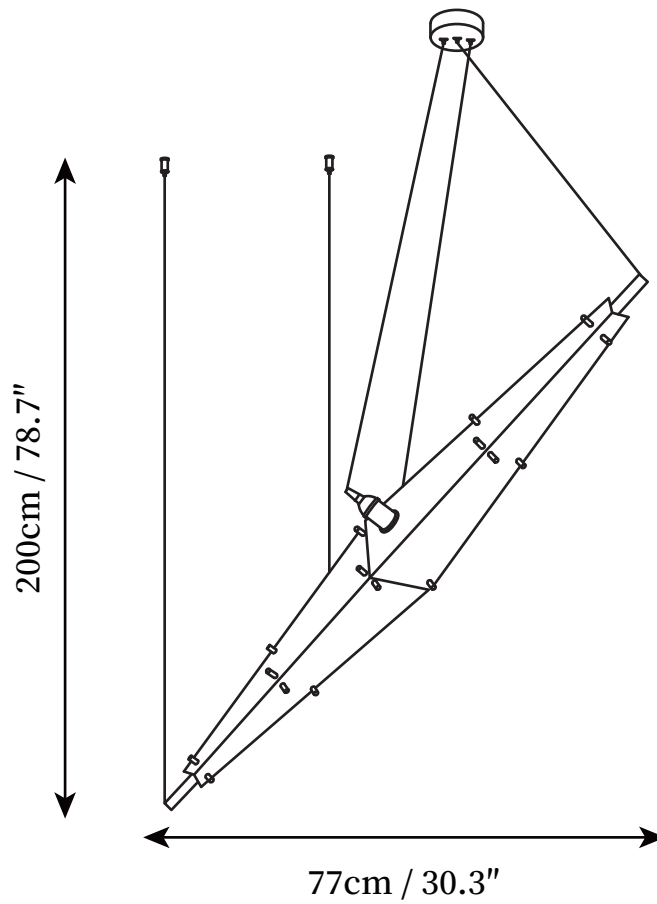

SPECIFICATION SHEET

SPECIFICATION DETAILS

*For custom options, consult factory for details

Fixture Dimensions	L 30.3" x H 78.7"
Light source	E14
Wattage	15W
Voltage	AC 110-240V
Color Temperature	Based on the purchase of light bulbs
CRI(Ra)	80CRI
Mounting	Ceiling
Driver Required	NO
Optional Color Temps	Buy bulbs as needed
LED Rated Life	Based on bulb life (we do not supply bulbs)
Dimming	Dimming is not supported
Finishes	Chrome and Gold Details, Chrome
Shade Details	Opaque acrylic
Material	Stainless Steel, Acrylic
Wire Length	78.7"
Wire Type	Clear Coaxial Wire