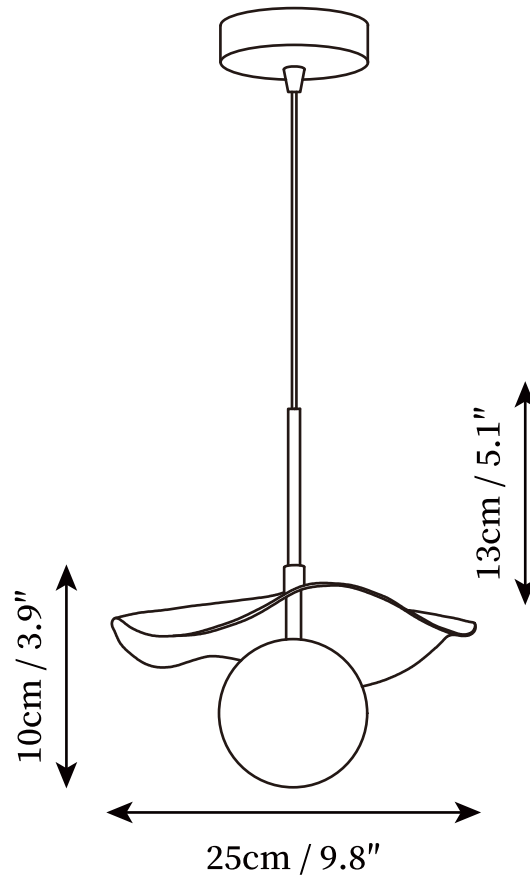

SPECIFICATION SHEET

SPECIFICATION DETAILS

*For custom options, consult factory for details

Fixture Dimensions	D 9.8" x H 9.1"
Light source	E26 or E27. (bulb not included).
Wattage	MAX 40W incandescent bulb or LED equivalent.
Voltage	AC 110-240V
Mounting	Hardwired.
Dimming	Compatible with dimmable bulbs (bulb not included)
Control method	Compatible with common wall switches (not included)
Finishes	Black, Brass.
Shade Details	White Alabaster
Material	Alabaster, Brass.
Wire Length	The standard length of the suspended wire is 59" (150 cm) and the length is adjustable.