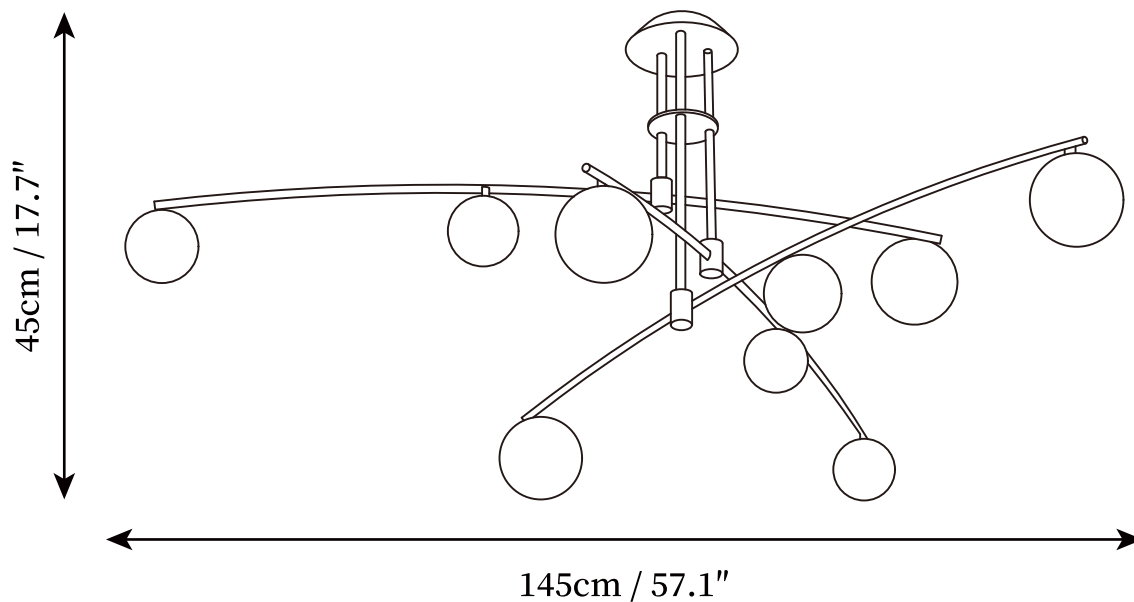

SPECIFICATION SHEET

SPECIFICATION DETAILS

*For custom options, consult factory for details

Fixture Dimensions	D 45.3" x H 17.7" (6heads)
Light source	G9 (bulb not included)
Wattage	MAX 15W incandescent bulb or LED equivalent.
Voltage	AC 110-240V
Mounting	Hardwired.
Dimming	Compatible with dimmable bulbs (bulb not included)
Control method	Compatible with common wall switches (
Finishes	Gold, Black
Glass Color	White
Material	Metal, Iron, Glass
Rod Length	Suspension rod is 19.7", Can be extended upon request.

SPECIFICATION SHEET

SPECIFICATION DETAILS

*For custom options, consult factory for details

Fixture Dimensions	D 57.1" x H 17.7" (9heads)
Light source	G9 (bulb not included)
Wattage	MAX 15W incandescent bulb or LED equivalent.
Voltage	AC 110-240V
Mounting	Hardwired.
Dimming	Compatible with dimmable bulbs (bulb not included)
Control method	Compatible with common wall switches (not included)
Finishes	Gold, Black
Glass Color	White
Material	Metal, Iron, Glass
Rod Length	Suspension rod is 19.7", Can be extended upon request.