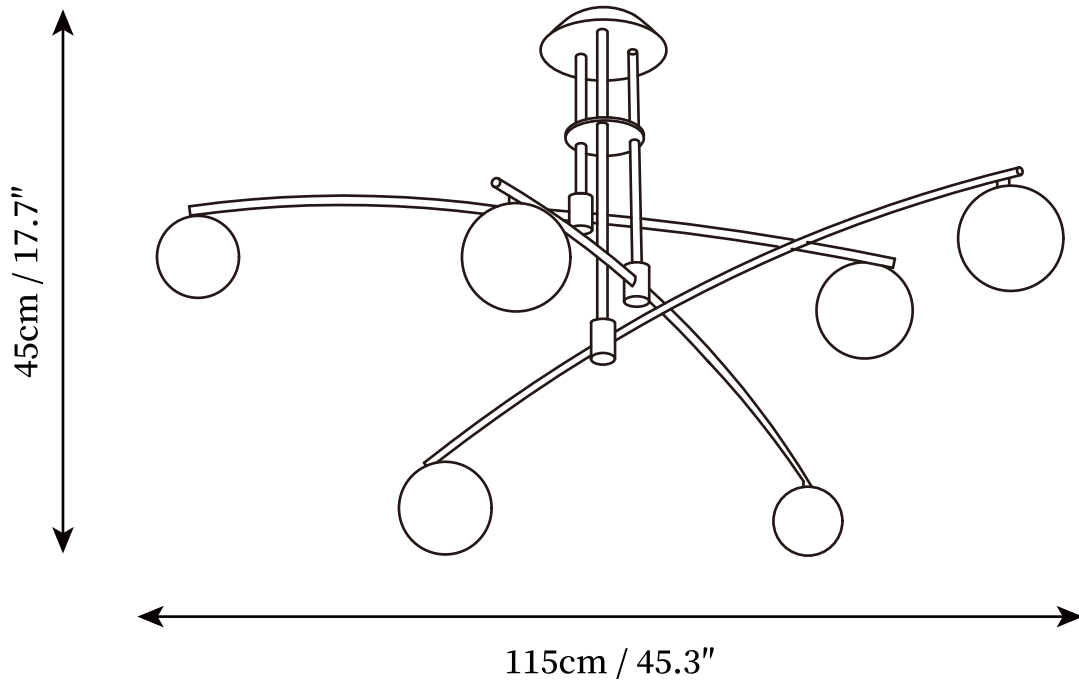

SPECIFICATION SHEET

SPECIFICATION DETAILS

*For custom options, consult factory for details

Fixture Dimensions	D 45.3" x H 17.7" (6heads)
Light source	G9 (bulb not included)
Wattage	MAX 15W incandescent bulb or LED equivalent.
Voltage	AC 110-240V
Mounting	Hardwired.
Dimming	Compatible with dimmable bulbs (bulb not included)
Control method	Compatible with common wall switches (
Finishes	Gold, Black
Glass Color	White
Material	Metal, Iron, Glass
Rod Length	Suspension rod is 19.7", Can be extended upon request.

SPECIFICATION SHEET

SPECIFICATION DETAILS

*For custom options, consult factory for details

Fixture Dimensions	D 57.1" x H 17.7" (9heads)
Light source	G9 (bulb not included)
Wattage	MAX 15W incandescent bulb or LED equivalent.
Voltage	AC 110-240V
Mounting	Hardwired.
Dimming	Compatible with dimmable bulbs (bulb not included)
Control method	Compatible with common wall switches (not included)
Finishes	Gold, Black
Glass Color	White
Material	Metal, Iron, Glass
Rod Length	Suspension rod is 19.7", Can be extended upon request.