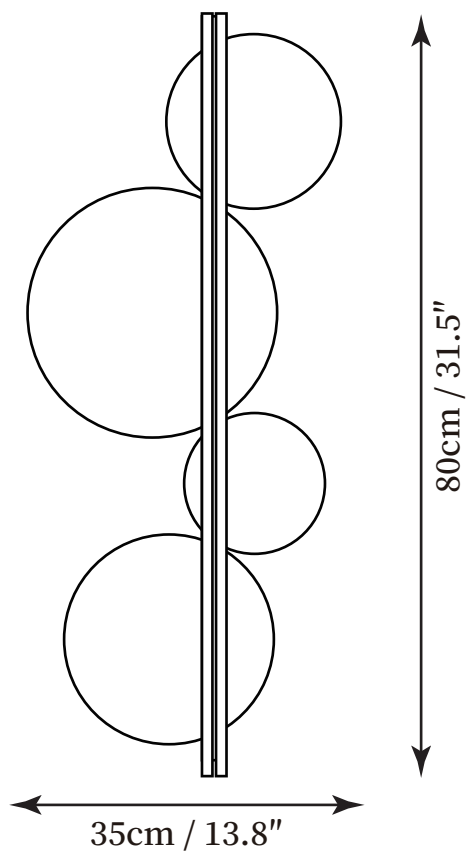

SPECIFICATION SHEET

SPECIFICATION DETAILS

*For custom options, consult factory for details

Fixture Dimensions	D 13.8" x H 31.5"
Light source	Integrated LED
Wattage	~18W
Voltage	AC 110-240V
Color Temperature	3000k
CRI(Ra)	80CRI
Mounting	Wall
Driver Required	Yes
Optional Color Temps	Warm Light (3000K), Neutral Light (4500K), Cool Light (6000K)
LED Rated Life	30000 hours
Dimming	Dimming is not supported
Finishes	Copper color plating, Black.
Shade Details	No
Material	Stainless steel
Wire Length	No
Wire Type	No