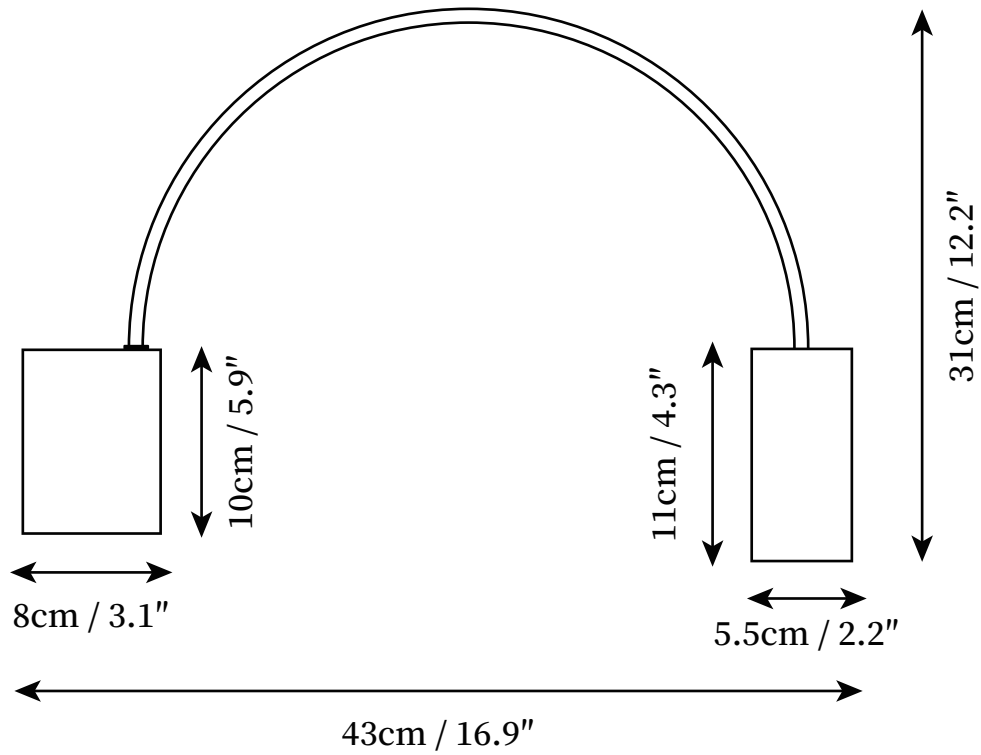

SPECIFICATION SHEET

SPECIFICATION DETAILS

*For custom options, consult factory for details

Fixture Dimensions	D 16.9" x H 12.2"
Light source	GU10
Wattage	7W
Voltage	AC 110-240V
Color Temperature	Based on the purchase of light bulbs
CRI(Ra)	80CRI
Mounting	Wall
Driver Required	No
Optional Color Temps	Buy bulbs as needed
LED Rated Life	Based on bulb life (we do not supply bulbs)
Dimming	Dimming is not supported
Finishes	Black
Shade Details	Black, Gold
Material	Iron, Aluminum
Wire Length	No
Wire Type	No