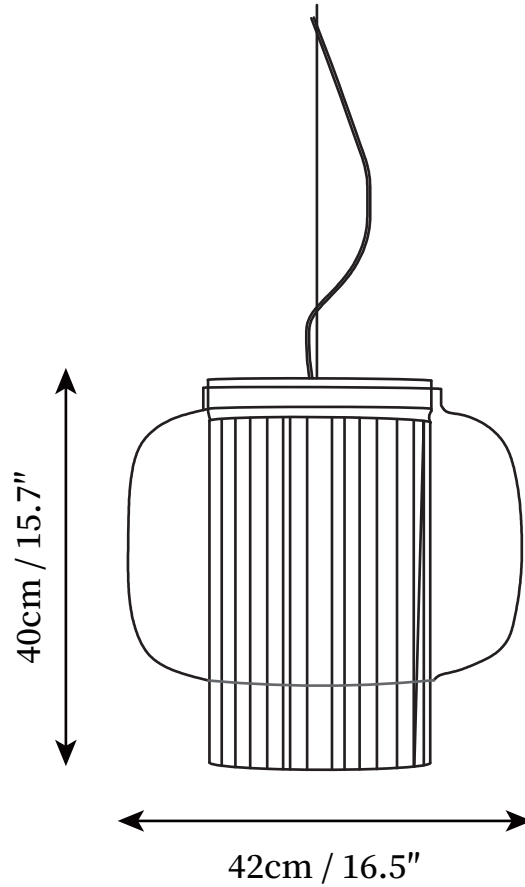

SPECIFICATION SHEET

SPECIFICATION DETAILS

*For custom options, consult factory for details

Fixture Dimensions	D 9.8" x H 10.8"
Light source	E26 or E27
Wattage	Max 40W
Voltage	AC 110-240V
Color Temperature	Based on the purchase of light bulbs
CRI(Ra)	80CRI
Mounting	Ceiling
Driver Required	NO
Optional Color Temps	Buy bulbs as needed
LED Rated Life	Based on bulb life (we do not supply bulbs)
Dimming	Dimming is not supported
Finishes	Black, Gold
Glass Details	Smoke gray, Clear
Material	Glass, Fabric, Metal
Wire Length	59"
Wire Type	Black Coaxial Wire

SPECIFICATION SHEET

SPECIFICATION DETAILS

*For custom options, consult factory for details

Fixture Dimensions	D 16.5" x H 15.7"
Light source	E26 or E27
Wattage	Max 40W
Voltage	AC 110-240V
Color Temperature	Based on the purchase of light bulbs
CRI(Ra)	80CRI
Mounting	Ceiling
Driver Required	NO
Optional Color Temps	Buy bulbs as needed
LED Rated Life	Based on bulb life (we do not supply bulbs)
Dimming	Dimming is not supported
Finishes	Black, Gold
Glass Details	Smoke gray, Clear
Material	Glass, Fabric, Metal
Wire Length	59"
Wire Type	Black Coaxial Wire