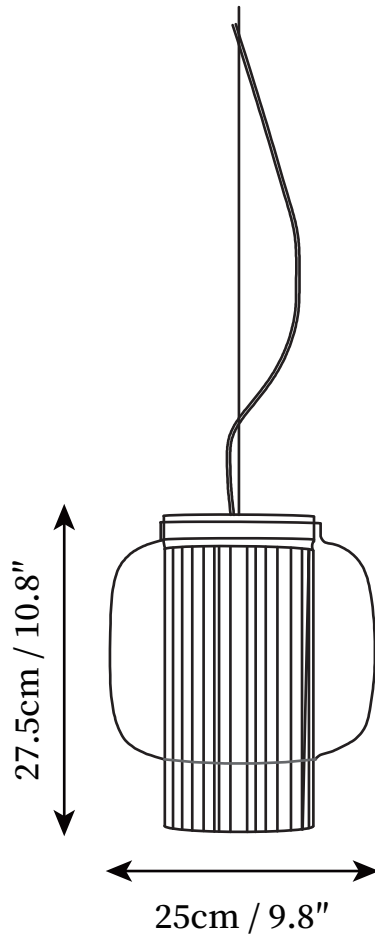

SPECIFICATION SHEET

SPECIFICATION DETAILS

*For custom options, consult factory for details

Fixture Dimensions	D 9.8" x H 10.8"
Light source	E26 or E27
Wattage	Max 40W
Voltage	AC 110-240V
Color Temperature	Based on the purchase of light bulbs
CRI(Ra)	80CRI
Mounting	Ceiling
Driver Required	NO
Optional Color Temps	Buy bulbs as needed
LED Rated Life	Based on bulb life (we do not supply bulbs)
Dimming	Dimming is not supported
Finishes	Black, Gold
Glass Details	Smoke gray, Clear
Material	Glass, Fabric, Metal
Wire Length	59"
Wire Type	Black Coaxial Wire

SPECIFICATION SHEET

SPECIFICATION DETAILS

*For custom options, consult factory for details

Fixture Dimensions	D 16.5" x H 15.7"
Light source	E26 or E27
Wattage	Max 40W
Voltage	AC 110-240V
Color Temperature	Based on the purchase of light bulbs
CRI(Ra)	80CRI
Mounting	Ceiling
Driver Required	NO
Optional Color Temps	Buy bulbs as needed
LED Rated Life	Based on bulb life (we do not supply bulbs)
Dimming	Dimming is not supported
Finishes	Black, Gold
Glass Details	Smoke gray, Clear
Material	Glass, Fabric, Metal
Wire Length	59"
Wire Type	Black Coaxial Wire