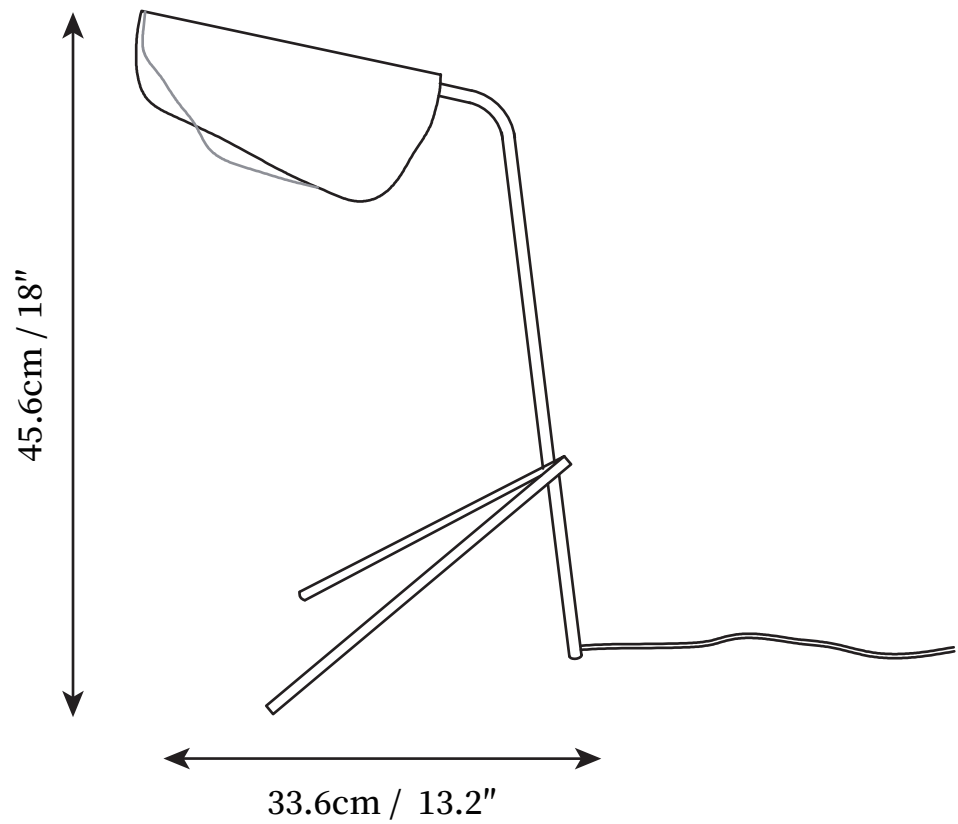

SPECIFICATION SHEET

SPECIFICATION DETAILS

*For custom options, consult factory for details

Fixture Dimensions	D 13.2" x H 18"
Light source	Integrated LED
Wattage	10W
Voltage	AC 110-240V
Color Temperature	3000k
CRI(Ra)	80CRI
Mounting	Table
Driver Required	Yes
Optional Color Temps	Warm Light (3000K), Neutral Light (4500K), Cool Light (6000K)
LED Rated Life	30000hours
Dimming	Dimming is not supported
Finishes	Gold
Shade Details	Gold
Material	Carbon steel
Wire Length	59"
Wire Type	Wire with switch plug