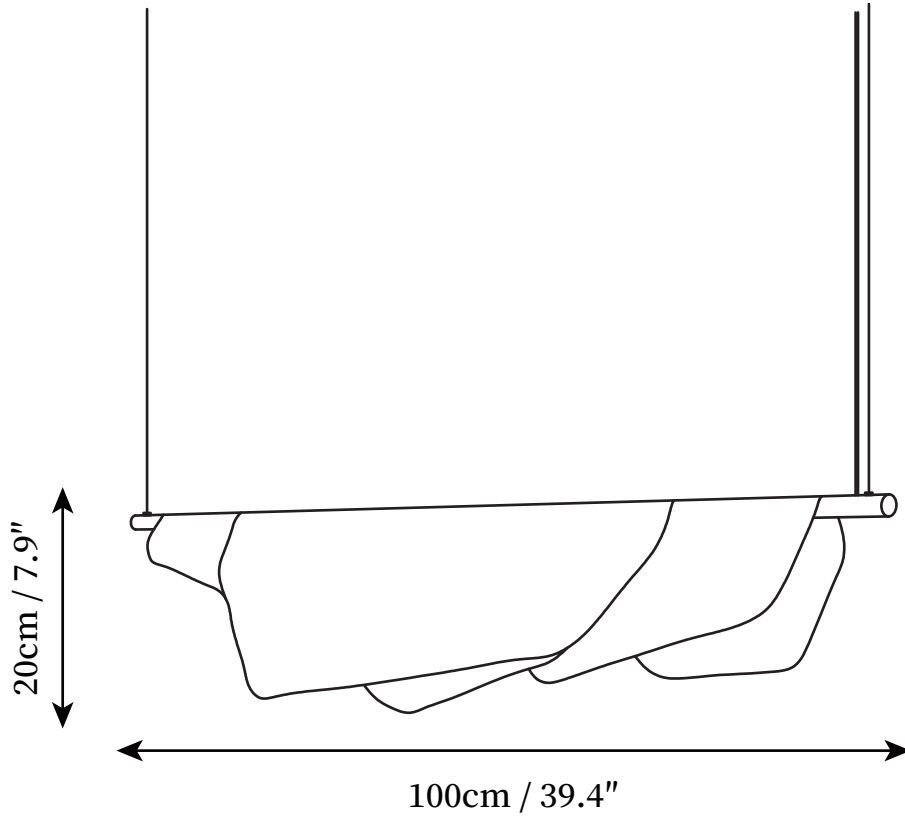

## SPECIFICATION DETAILS

\*For custom options, consult factory for details

<b>Fixture Dimensions</b>	L 39.4" x H 7.9"
<b>Light source</b>	Integrated LED
<b>Wattage</b>	10W
<b>Voltage</b>	AC 110-240V
<b>Color Temperature</b>	3000k
<b>CRI(Ra)</b>	80CRI
<b>Mounting</b>	Ceiling
<b>Driver Required</b>	Yes
<b>Optional Color Temps</b>	Warm Light (3000K), Neutral Light (4500K), Cool Light (6000K)
<b>LED Rated Life</b>	30000hours
<b>Dimming</b>	Dimming is not supported
<b>Finishes</b>	Gold
<b>Shade Details</b>	White
<b>Material</b>	Iron, Acrylic
<b>Wire Length</b>	59"
<b>Wire Type</b>	Clear Coaxial Wire

## SPECIFICATION DETAILS

\*For custom options, consult factory for details

<b>Fixture Dimensions</b>	L 47.2" x H 7.9"
<b>Light source</b>	Integrated LED
<b>Wattage</b>	10W
<b>Voltage</b>	AC 110-240V
<b>Color Temperature</b>	3000k
<b>CRI(Ra)</b>	80CRI
<b>Mounting</b>	Ceiling
<b>Driver Required</b>	Yes
<b>Optional Color Temps</b>	Warm Light (3000K), Neutral Light (4500K), Cool Light (6000K)
<b>LED Rated Life</b>	30000hours
<b>Dimming</b>	Dimming is not supported
<b>Finishes</b>	Gold
<b>Shade Details</b>	White
<b>Material</b>	Iron, Acrylic
<b>Wire Length</b>	59"
<b>Wire Type</b>	Clear Coaxial Wire

## SPECIFICATION DETAILS

\*For custom options, consult factory for details

<b>Fixture Dimensions</b>	L 70.9" x H 7.9"
<b>Light source</b>	Integrated LED
<b>Wattage</b>	10W
<b>Voltage</b>	AC 110-240V
<b>Color Temperature</b>	3000k
<b>CRI(Ra)</b>	80CRI
<b>Mounting</b>	Ceiling
<b>Driver Required</b>	Yes
<b>Optional Color Temps</b>	Warm Light (3000K), Neutral Light (4500K), Cool Light (6000K)
<b>LED Rated Life</b>	30000hours
<b>Dimming</b>	Dimming is not supported
<b>Finishes</b>	Gold
<b>Shade Details</b>	White
<b>Material</b>	Iron, Acrylic
<b>Wire Length</b>	59"
<b>Wire Type</b>	Clear Coaxial Wire