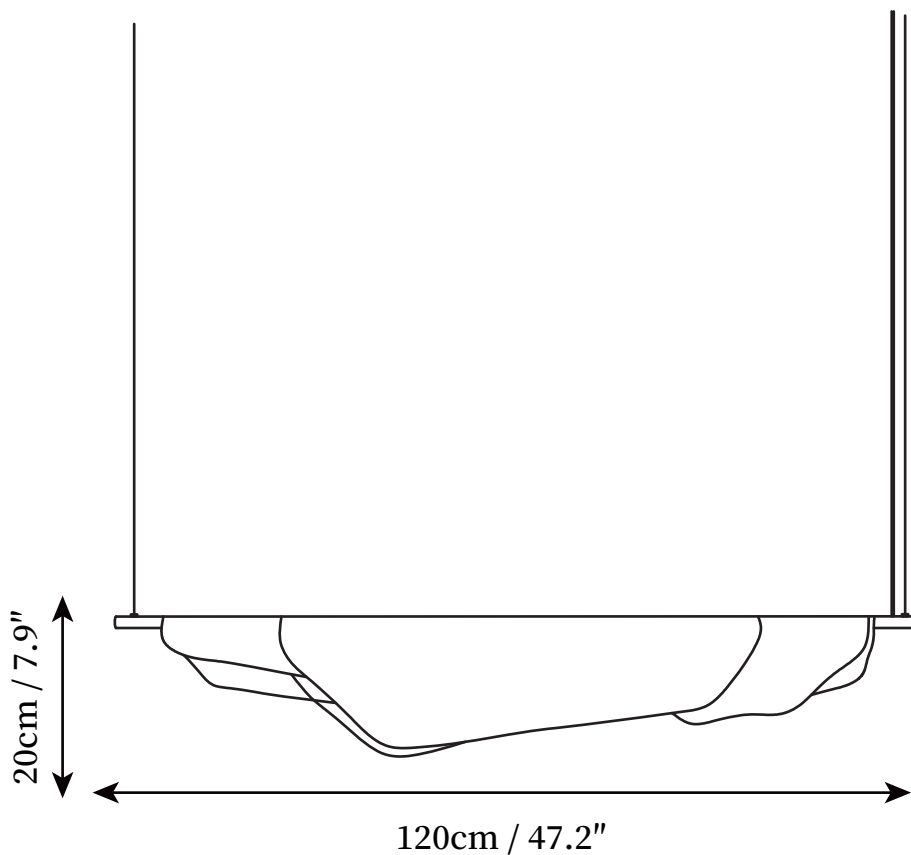

## SPECIFICATION DETAILS

\*For custom options, consult factory for details

<b>Fixture Dimensions</b>	L 39.4" x H 7.9"
<b>Light source</b>	Integrated LED
<b>Wattage</b>	10W
<b>Voltage</b>	AC 110-240V
<b>Color Temperature</b>	3000k
<b>CRI(Ra)</b>	80CRI
<b>Mounting</b>	Ceiling
<b>Driver Required</b>	Yes
<b>Optional Color Temps</b>	Warm Light (3000K), Neutral Light (4500K), Cool Light (6000K)
<b>LED Rated Life</b>	30000hours
<b>Dimming</b>	Dimming is not supported
<b>Finishes</b>	Gold
<b>Shade Details</b>	White
<b>Material</b>	Iron, Acrylic
<b>Wire Length</b>	59"
<b>Wire Type</b>	Clear Coaxial Wire

## SPECIFICATION DETAILS

\*For custom options, consult factory for details

<b>Fixture Dimensions</b>	L 47.2" x H 7.9"
<b>Light source</b>	Integrated LED
<b>Wattage</b>	10W
<b>Voltage</b>	AC 110-240V
<b>Color Temperature</b>	3000k
<b>CRI(Ra)</b>	80CRI
<b>Mounting</b>	Ceiling
<b>Driver Required</b>	Yes
<b>Optional Color Temps</b>	Warm Light (3000K), Neutral Light (4500K), Cool Light (6000K)
<b>LED Rated Life</b>	30000hours
<b>Dimming</b>	Dimming is not supported
<b>Finishes</b>	Gold
<b>Shade Details</b>	White
<b>Material</b>	Iron, Acrylic
<b>Wire Length</b>	59"
<b>Wire Type</b>	Clear Coaxial Wire

## SPECIFICATION DETAILS

\*For custom options, consult factory for details

<b>Fixture Dimensions</b>	L 70.9" x H 7.9"
<b>Light source</b>	Integrated LED
<b>Wattage</b>	10W
<b>Voltage</b>	AC 110-240V
<b>Color Temperature</b>	3000k
<b>CRI(Ra)</b>	80CRI
<b>Mounting</b>	Ceiling
<b>Driver Required</b>	Yes
<b>Optional Color Temps</b>	Warm Light (3000K), Neutral Light (4500K), Cool Light (6000K)
<b>LED Rated Life</b>	30000hours
<b>Dimming</b>	Dimming is not supported
<b>Finishes</b>	Gold
<b>Shade Details</b>	White
<b>Material</b>	Iron, Acrylic
<b>Wire Length</b>	59"
<b>Wire Type</b>	Clear Coaxial Wire