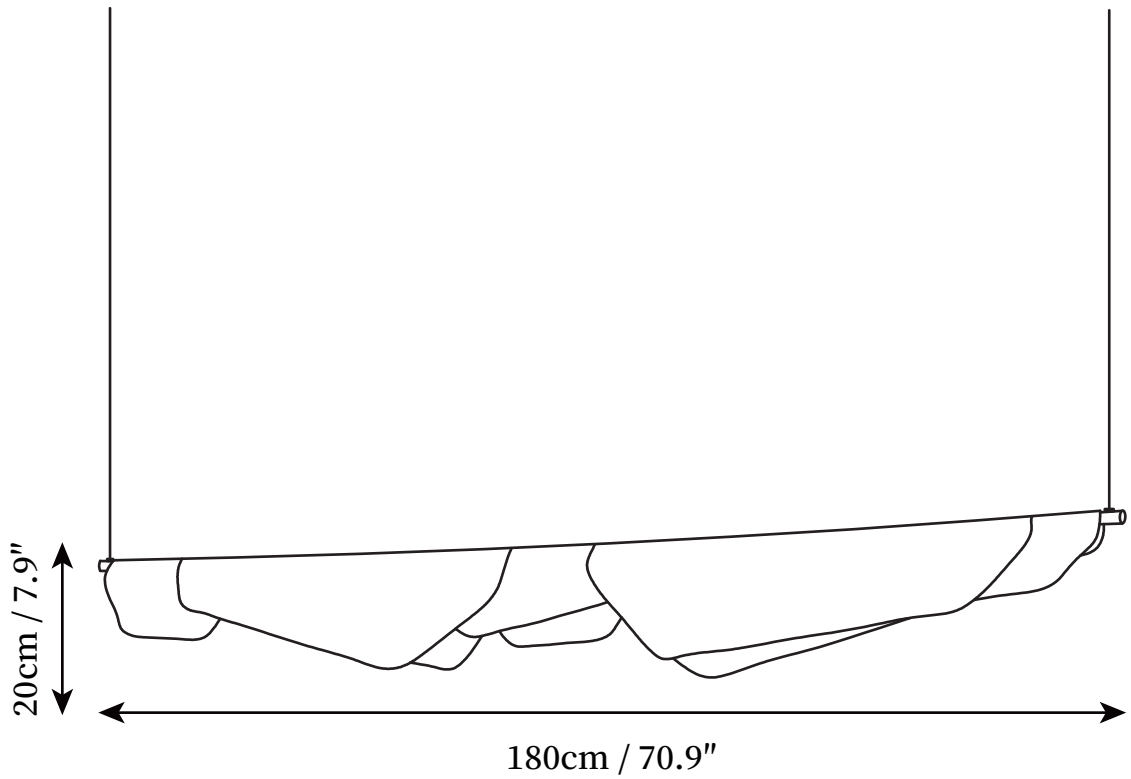

## SPECIFICATION DETAILS

\*For custom options, consult factory for details

<b>Fixture Dimensions</b>	L 39.4" x H 7.9"
<b>Light source</b>	Integrated LED
<b>Wattage</b>	10W
<b>Voltage</b>	AC 110-240V
<b>Color Temperature</b>	3000k
<b>CRI(Ra)</b>	80CRI
<b>Mounting</b>	Ceiling
<b>Driver Required</b>	Yes
<b>Optional Color Temps</b>	Warm Light (3000K), Neutral Light (4500K), Cool Light (6000K)
<b>LED Rated Life</b>	30000hours
<b>Dimming</b>	Dimming is not supported
<b>Finishes</b>	Gold
<b>Shade Details</b>	White
<b>Material</b>	Iron, Acrylic
<b>Wire Length</b>	59"
<b>Wire Type</b>	Clear Coaxial Wire

## SPECIFICATION DETAILS

\*For custom options, consult factory for details

<b>Fixture Dimensions</b>	L 47.2" x H 7.9"
<b>Light source</b>	Integrated LED
<b>Wattage</b>	10W
<b>Voltage</b>	AC 110-240V
<b>Color Temperature</b>	3000k
<b>CRI(Ra)</b>	80CRI
<b>Mounting</b>	Ceiling
<b>Driver Required</b>	Yes
<b>Optional Color Temps</b>	Warm Light (3000K), Neutral Light (4500K), Cool Light (6000K)
<b>LED Rated Life</b>	30000hours
<b>Dimming</b>	Dimming is not supported
<b>Finishes</b>	Gold
<b>Shade Details</b>	White
<b>Material</b>	Iron, Acrylic
<b>Wire Length</b>	59"
<b>Wire Type</b>	Clear Coaxial Wire

## SPECIFICATION DETAILS

\*For custom options, consult factory for details

<b>Fixture Dimensions</b>	L 70.9" x H 7.9"
<b>Light source</b>	Integrated LED
<b>Wattage</b>	10W
<b>Voltage</b>	AC 110-240V
<b>Color Temperature</b>	3000k
<b>CRI(Ra)</b>	80CRI
<b>Mounting</b>	Ceiling
<b>Driver Required</b>	Yes
<b>Optional Color Temps</b>	Warm Light (3000K), Neutral Light (4500K), Cool Light (6000K)
<b>LED Rated Life</b>	30000hours
<b>Dimming</b>	Dimming is not supported
<b>Finishes</b>	Gold
<b>Shade Details</b>	White
<b>Material</b>	Iron, Acrylic
<b>Wire Length</b>	59"
<b>Wire Type</b>	Clear Coaxial Wire