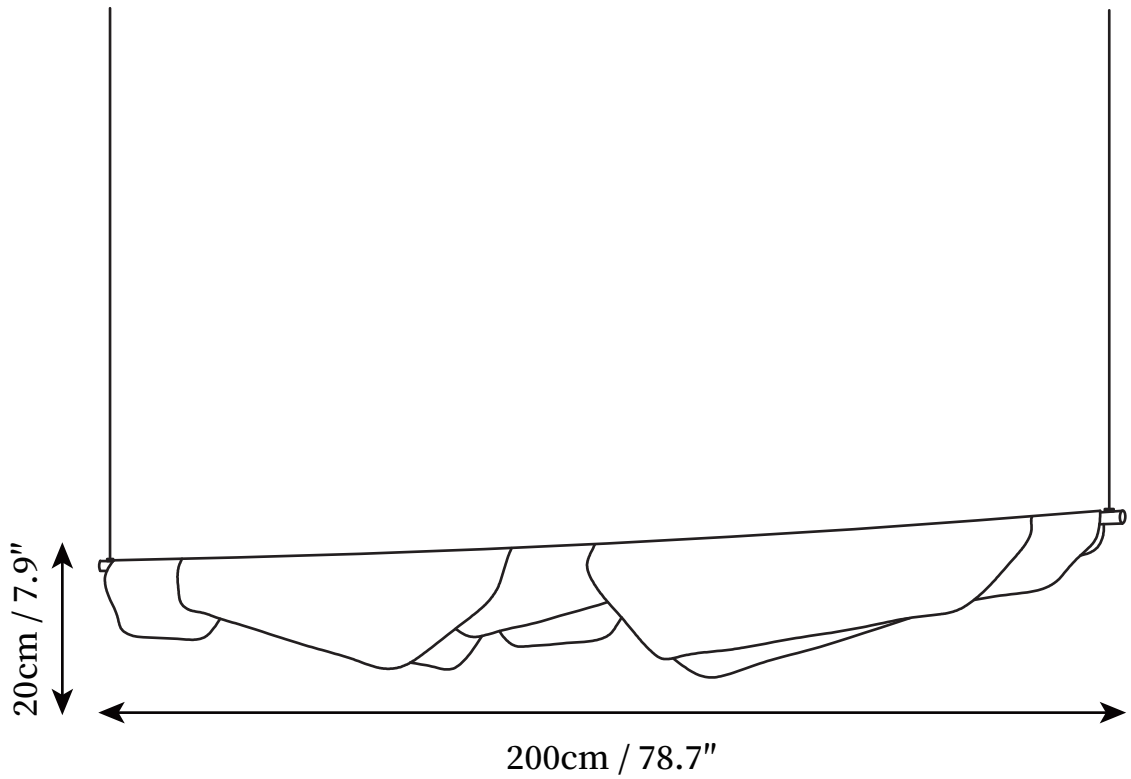

SPECIFICATION SHEET

SPECIFICATION DETAILS

*For custom options, consult factory for details

Fixture Dimensions	L 78.7" x H 7.9"
Light source	Integrated LED
Wattage	10W
Voltage	AC 110-240V
Color Temperature	3000k
CRI(Ra)	80CRI
Mounting	Ceiling
Driver Required	Yes
Optional Color Temps	Warm Light (3000K), Neutral Light (4500K), Cool Light (6000K)
LED Rated Life	30000hours
Dimming	Dimming is not supported
Finishes	Gold
Shade Details	White
Material	Iron, Acrylic
Wire Length	59"
Wire Type	Clear Coaxial Wire