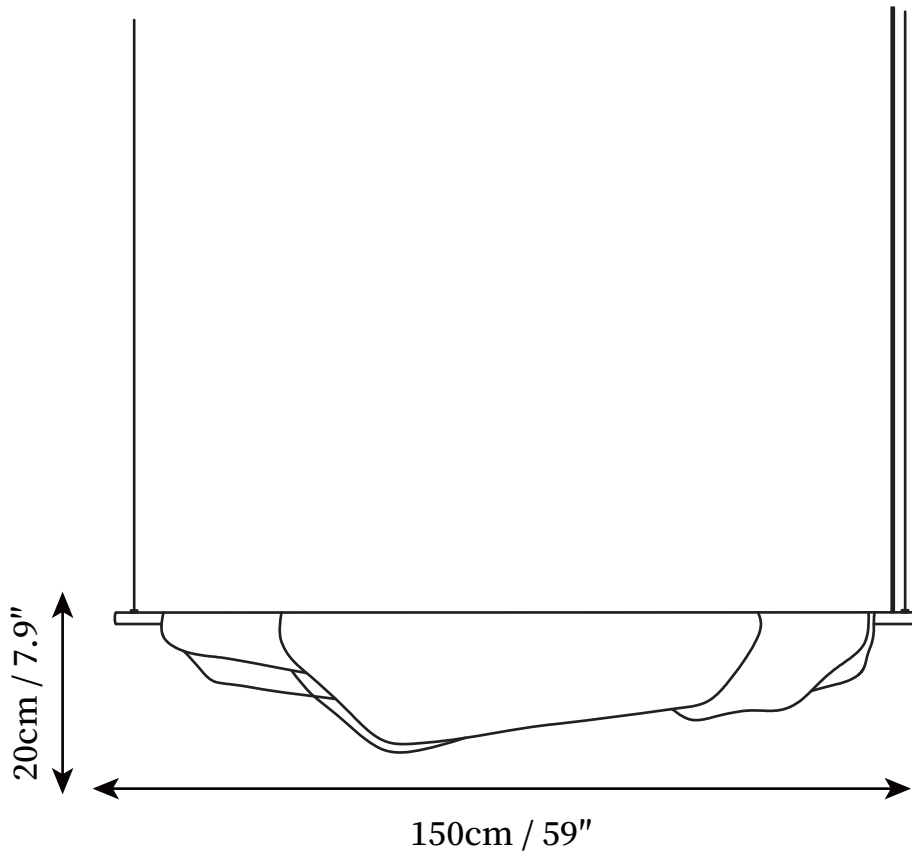

SPECIFICATION SHEET

SPECIFICATION DETAILS

*For custom options, consult factory for details

Fixture Dimensions	L 59" x H 7.9"
Light source	Integrated LED
Wattage	10W
Voltage	AC 110-240V
Color Temperature	3000k
CRI(Ra)	80CRI
Mounting	Ceiling
Driver Required	Yes
Optional Color Temps	Warm Light (3000K), Neutral Light (4500K), Cool Light (6000K)
LED Rated Life	30000hours
Dimming	Dimming is not supported
Finishes	Gold
Shade Details	White
Material	Iron, Acrylic
Wire Length	59"
Wire Type	Clear Coaxial Wire