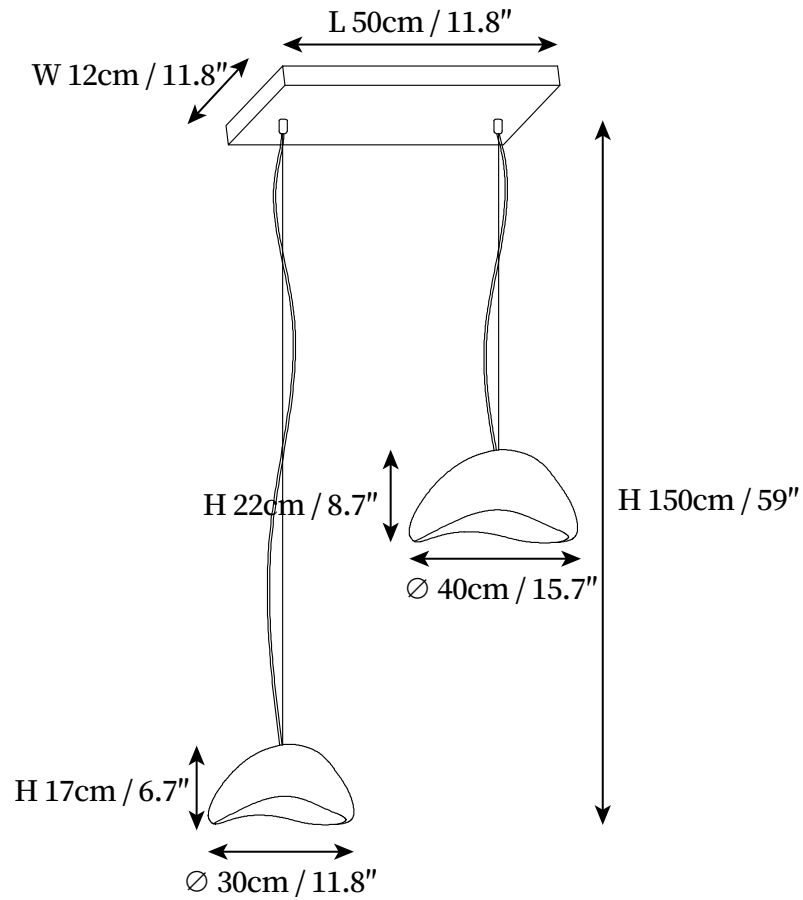

SPECIFICATION SHEET

SPECIFICATION DETAILS

*For custom options, consult factory for details

Fixture Dimensions	D 19.7" x H 78.7"
Light source	E26 or E27. (bulb not included).
Wattage	MAX 40W incandescent bulb or LED equivalent.
Voltage	AC 110-240V
Mounting	Hardwired.
Dimming	Compatible with dimmable bulbs (bulb not included)
Control method	Compatible with common wall switches(not included)
Finishes	Grey, White.
Shade Details	Grey, White.
Material	High Density Polyethylene, Metal, Aluminum alloy.
Wire Length	The standard length of the cord is 59" (150 cm), the length is adjustable.

SPECIFICATION SHEET

SPECIFICATION DETAILS

*For custom options, consult factory for details

Fixture Dimensions	D 23.6" x H 78.7"
Light source	E26 or E27. (bulb not included).
Wattage	MAX 40W incandescent bulb or LED equivalent.
Voltage	AC 110-240V
Mounting	Hardwired.
Dimming	Compatible with dimmable bulbs (bulb not included)
Control method	Compatible with common wall switches(not included)
Finishes	Grey, White.
Shade Details	Grey, White.
Material	High Density Polyethylene, Metal, Aluminum alloy.
Wire Length	The standard length of the cord is 59" (150 cm), the length is adjustable.

SPECIFICATION SHEET

SPECIFICATION DETAILS

*For custom options, consult factory for details

Fixture Dimensions	D 19.7" x H 59"
Light source	E26 or E27. (bulb not included).
Wattage	MAX 40W incandescent bulb or LED equivalent.
Voltage	AC 110-240V
Mounting	Hardwired.
Dimming	Compatible with dimmable bulbs (bulb not included)
Control method	Compatible with common wall switches (not included)
Finishes	Grey, White.
Shade Details	Grey, White.
Material	High Density Polyethylene, Metal, Aluminum alloy.
Wire Length	The standard length of the cord is 59" (150 cm), the length is adjustable.