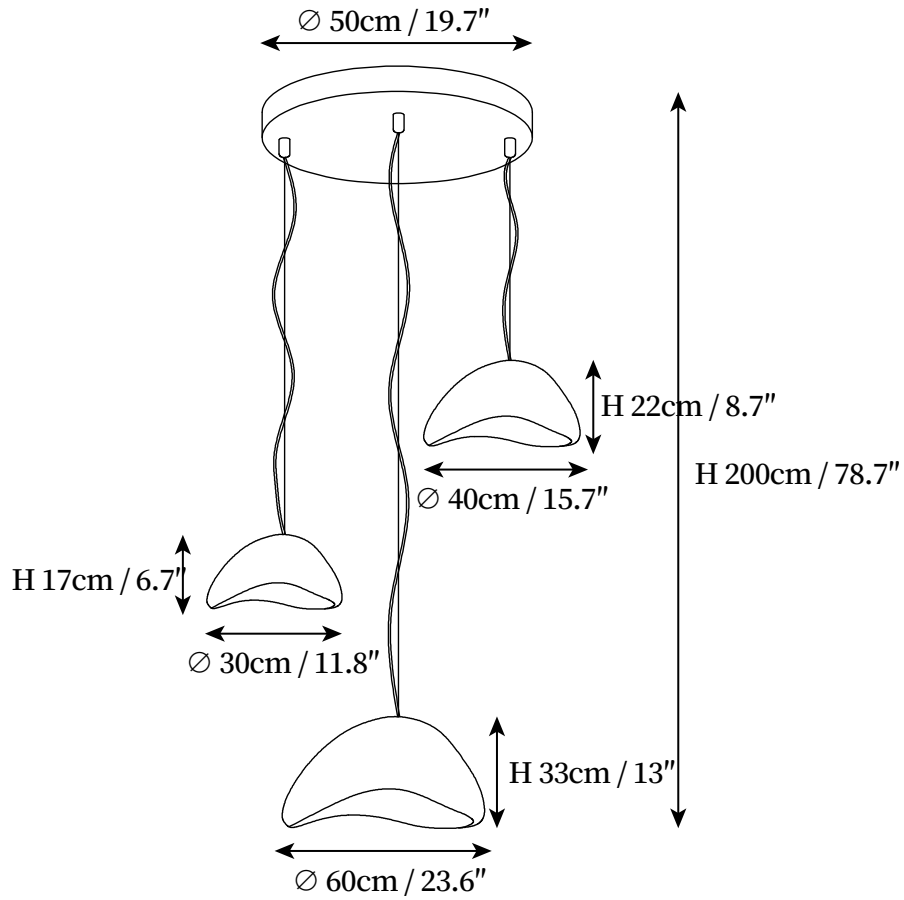

SPECIFICATION SHEET

SPECIFICATION DETAILS

*For custom options, consult factory for details

Fixture Dimensions	D 11.8" x H 59"
Light source	E26 or E27. (bulb not included).
Wattage	MAX 40W incandescent bulb or LED equivalent.
Voltage	AC 110-240V
Mounting	Hardwired.
Dimming	Compatible with dimmable bulbs (bulb not included)
Control method	Compatible with common wall switches (not included)
Finishes	Grey, White.
Shade Details	Grey, White.
Material	High Density Polyethylene, Metal, Aluminum alloy.
Wire Length	The standard length of the cord is 59" (150 cm), the length is adjustable.

SPECIFICATION SHEET

SPECIFICATION DETAILS

*For custom options, consult factory for details

Fixture Dimensions	D 15.7" x H 59"
Light source	E26 or E27. (bulb not included).
Wattage	MAX 40W incandescent bulb or LED equivalent.
Voltage	AC 110-240V
Mounting	Hardwired.
Dimming	Compatible with dimmable bulbs (bulb not included)
Control method	Compatible with common wall switches(not included)
Finishes	Grey, White.
Shade Details	Grey, White.
Material	High Density Polyethylene, Metal, Aluminum alloy.
Wire Length	The standard length of the cord is 59" (150 cm), the length is adjustable.

SPECIFICATION SHEET

SPECIFICATION DETAILS

*For custom options, consult factory for details

Fixture Dimensions	D 19.7" x H 78.7"
Light source	E26 or E27. (bulb not included).
Wattage	MAX 40W incandescent bulb or LED equivalent.
Voltage	AC 110-240V
Mounting	Hardwired.
Dimming	Compatible with dimmable bulbs (bulb not included)
Control method	Compatible with common wall switches(not included)
Finishes	Grey, White.
Shade Details	Grey, White.
Material	High Density Polyethylene, Metal, Aluminum alloy.
Wire Length	The standard length of the cord is 59" (150 cm), the length is adjustable.