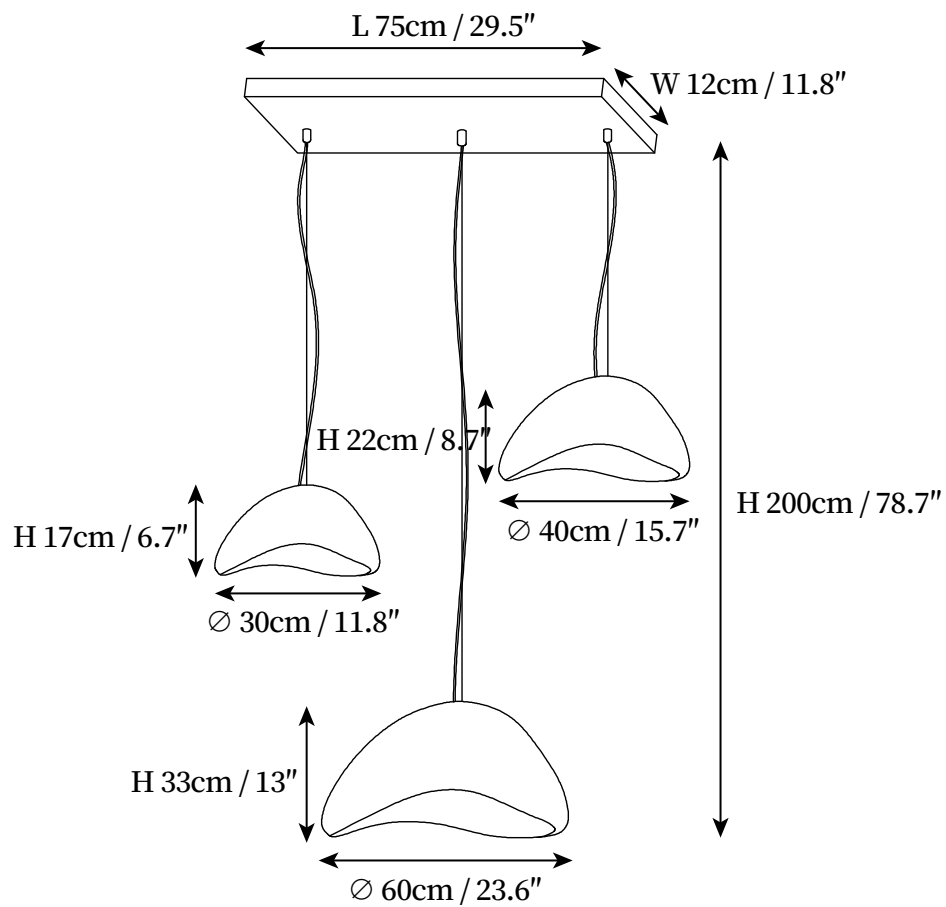

SPECIFICATION SHEET

SPECIFICATION DETAILS

*For custom options, consult factory for details

Fixture Dimensions	D 19.7" x H 59"
Light source	E26 or E27. (bulb not included).
Wattage	MAX 40W incandescent bulb or LED equivalent.
Voltage	AC 110-240V
Mounting	Hardwired.
Dimming	Compatible with dimmable bulbs (bulb not included)
Control method	Compatible with common wall switches (not included)
Finishes	Grey, White.
Shade Details	Grey, White.
Material	High Density Polyethylene, Metal, Aluminum alloy.
Wire Length	The standard length of the cord is 59" (150 cm), the length is adjustable.

SPECIFICATION SHEET

SPECIFICATION DETAILS

*For custom options, consult factory for details

Fixture Dimensions	D 19.7" x H 59"
Light source	E26 or E27. (bulb not included).
Wattage	MAX 40W incandescent bulb or LED equivalent.
Voltage	AC 110-240V
Mounting	Hardwired.
Dimming	Compatible with dimmable bulbs (bulb not included)
Control method	Compatible with common wall switches(not included)
Finishes	Grey, White.
Shade Details	Grey, White.
Material	High Density Polyethylene, Metal, Aluminum alloy.
Wire Length	The standard length of the cord is 59" (150 cm), the length is adjustable.

SPECIFICATION SHEET

SPECIFICATION DETAILS

*For custom options, consult factory for details

Fixture Dimensions	D 29.5" x H 78.7"
Light source	E26 or E27. (bulb not included).
Wattage	MAX 40W incandescent bulb or LED equivalent.
Voltage	AC 110-240V
Mounting	Hardwired.
Dimming	Compatible with dimmable bulbs (bulb not included)
Control method	Compatible with common wall switches (not included)
Finishes	Grey, White.
Shade Details	Grey, White.
Material	High Density Polyethylene, Metal, Aluminum alloy.
Wire Length	The standard length of the cord is 59" (150 cm), the length is adjustable.