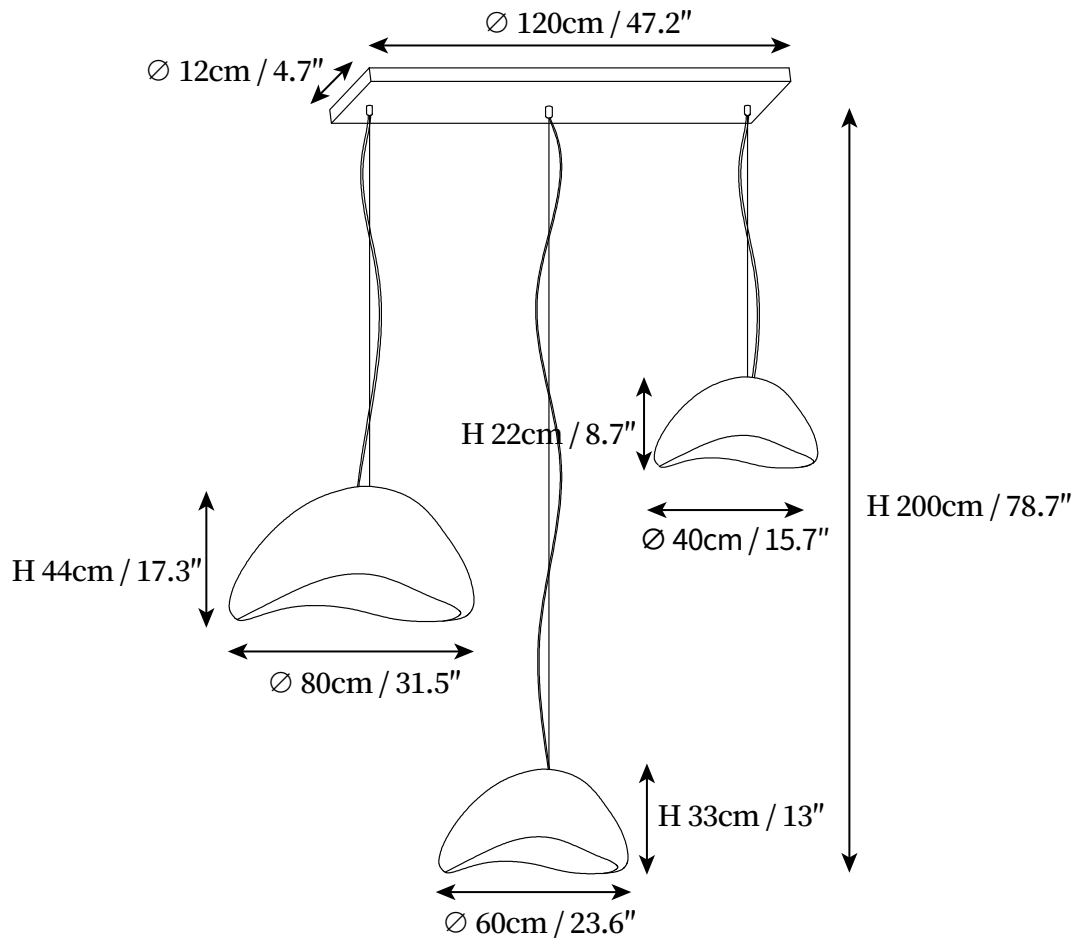

SPECIFICATION SHEET

SPECIFICATION DETAILS

*For custom options, consult factory for details

Fixture Dimensions	D 47.2"x H 78.7"
Light source	E26 or E27. (bulb not included).
Wattage	MAX 40W incandescent bulb or LED equivalent.
Voltage	AC 110-240V
Mounting	Hardwired.
Dimming	Compatible with dimmable bulbs (bulb not included)
Control method	Compatible with common wall switches(not included)
Finishes	Grey, White.
Shade Details	Grey, White.
Material	High Density Polyethylene, Metal, Aluminum alloy.
Wire Length	The standard length of the cord is 59" (150 cm), the length is adjustable.