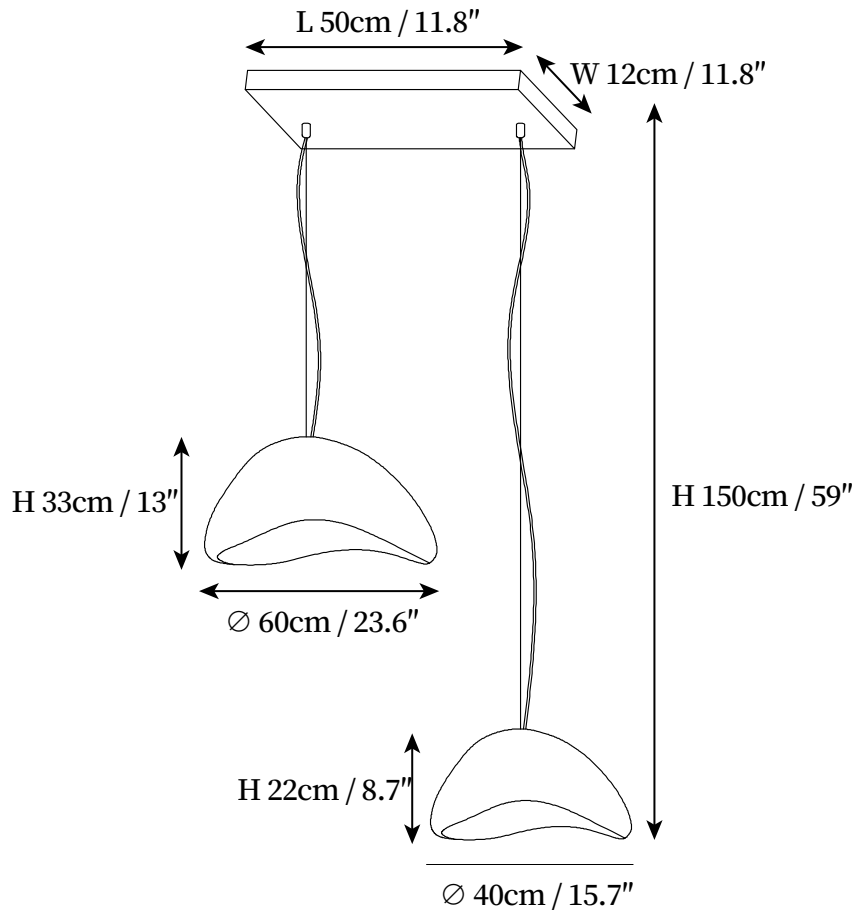

SPECIFICATION SHEET

SPECIFICATION DETAILS

*For custom options, consult factory for details

Fixture Dimensions	D 19.7" x H 59"
Light source	E26 or E27. (bulb not included).
Wattage	MAX 40W incandescent bulb or LED equivalent.
Voltage	AC 110-240V
Mounting	Hardwired.
Dimming	Compatible with dimmable bulbs (bulb not included)
Control method	Compatible with common wall switches(not included)
Finishes	Grey, White.
Shade Details	Grey, White.
Material	High Density Polyethylene, Metal, Aluminum alloy.
Wire Length	The standard length of the cord is 59" (150 cm), the length is adjustable.