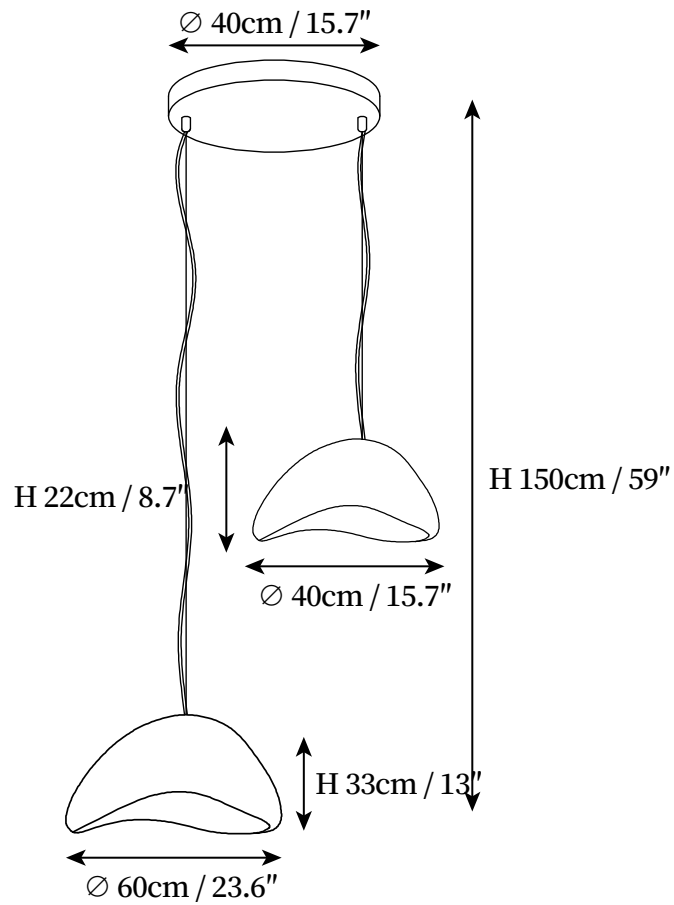

SPECIFICATION SHEET

SPECIFICATION DETAILS

*For custom options, consult factory for details

Fixture Dimensions	D 11.8" x H 59"
Light source	E26 or E27. (bulb not included).
Wattage	MAX 40W incandescent bulb or LED equivalent.
Voltage	AC 110-240V
Mounting	Hardwired.
Dimming	Compatible with dimmable bulbs (bulb not included)
Control method	Compatible with common wall switches (not included)
Finishes	Grey, White.
Shade Details	Grey, White.
Material	High Density Polyethylene, Metal, Aluminum alloy.
Wire Length	The standard length of the cord is 59" (150 cm), the length is adjustable.

SPECIFICATION SHEET

SPECIFICATION DETAILS

*For custom options, consult factory for details

Fixture Dimensions	D 15.7" x H 59"
Light source	E26 or E27. (bulb not included).
Wattage	MAX 40W incandescent bulb or LED equivalent.
Voltage	AC 110-240V
Mounting	Hardwired.
Dimming	Compatible with dimmable bulbs (bulb not included)
Control method	Compatible with common wall switches(not included)
Finishes	Grey, White.
Shade Details	Grey, White.
Material	High Density Polyethylene, Metal, Aluminum alloy.
Wire Length	The standard length of the cord is 59" (150 cm), the length is adjustable.

SPECIFICATION SHEET

SPECIFICATION DETAILS

*For custom options, consult factory for details

Fixture Dimensions	D 19.7" x H 78.7"
Light source	E26 or E27. (bulb not included).
Wattage	MAX 40W incandescent bulb or LED equivalent.
Voltage	AC 110-240V
Mounting	Hardwired.
Dimming	Compatible with dimmable bulbs (bulb not included)
Control method	Compatible with common wall switches(not included)
Finishes	Grey, White.
Shade Details	Grey, White.
Material	High Density Polyethylene, Metal, Aluminum alloy.
Wire Length	The standard length of the cord is 59" (150 cm), the length is adjustable.