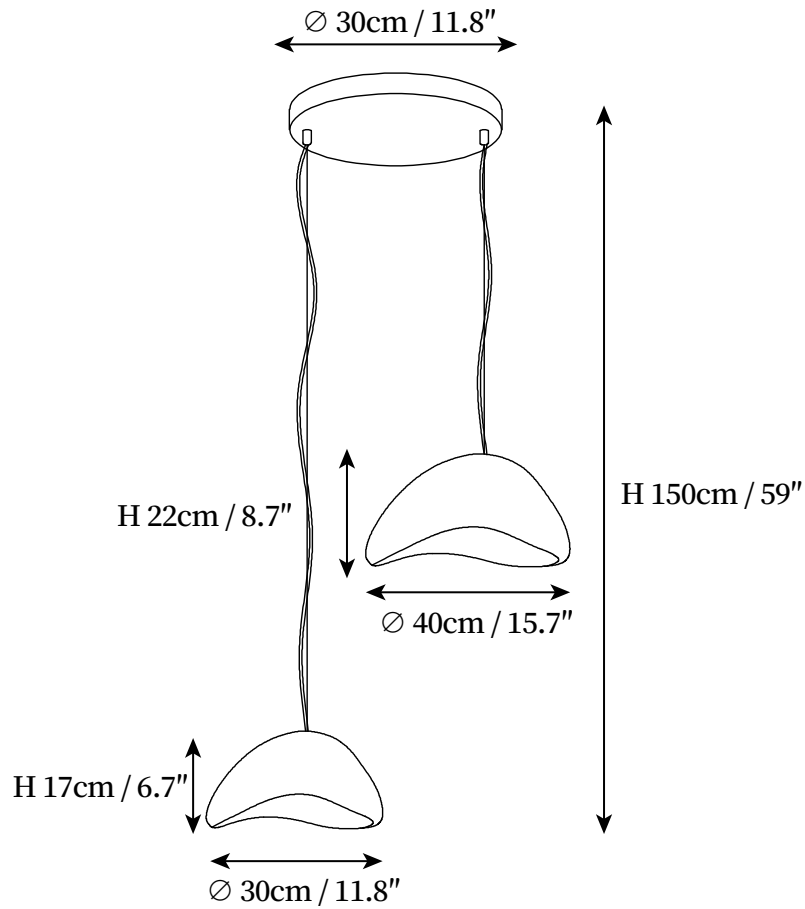

SPECIFICATION SHEET

SPECIFICATION DETAILS

*For custom options, consult factory for details

Fixture Dimensions	D 11.8" x H 59"
Light source	E26 or E27. (bulb not included).
Wattage	MAX 40W incandescent bulb or LED equivalent.
Voltage	AC 110-240V
Mounting	Hardwired.
Dimming	Compatible with dimmable bulbs (bulb not included)
Control method	Compatible with common wall switches (not included)
Finishes	Grey, White.
Shade Details	Grey, White.
Material	High Density Polyethylene, Metal, Aluminum alloy.
Wire Length	The standard length of the cord is 59" (150 cm), the length is adjustable.

SPECIFICATION SHEET

SPECIFICATION DETAILS

*For custom options, consult factory for details

Fixture Dimensions	D 15.7" x H 59"
Light source	E26 or E27. (bulb not included).
Wattage	MAX 40W incandescent bulb or LED equivalent.
Voltage	AC 110-240V
Mounting	Hardwired.
Dimming	Compatible with dimmable bulbs (bulb not included)
Control method	Compatible with common wall switches(not included)
Finishes	Grey, White.
Shade Details	Grey, White.
Material	High Density Polyethylene, Metal, Aluminum alloy.
Wire Length	The standard length of the cord is 59" (150 cm), the length is adjustable.

SPECIFICATION SHEET

SPECIFICATION DETAILS

*For custom options, consult factory for details

Fixture Dimensions	D 19.7" x H 78.7"
Light source	E26 or E27. (bulb not included).
Wattage	MAX 40W incandescent bulb or LED equivalent.
Voltage	AC 110-240V
Mounting	Hardwired.
Dimming	Compatible with dimmable bulbs (bulb not included)
Control method	Compatible with common wall switches(not included)
Finishes	Grey, White.
Shade Details	Grey, White.
Material	High Density Polyethylene, Metal, Aluminum alloy.
Wire Length	The standard length of the cord is 59" (150 cm), the length is adjustable.