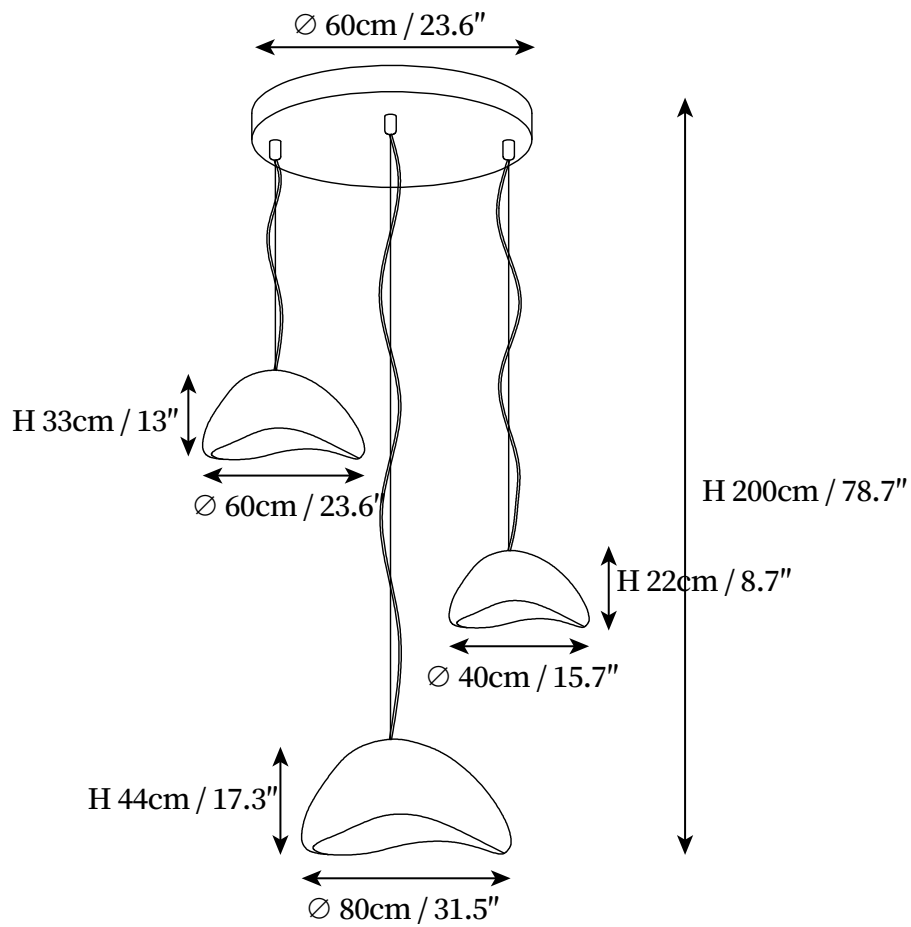

SPECIFICATION SHEET

SPECIFICATION DETAILS

*For custom options, consult factory for details

Fixture Dimensions	D 15.7" x H 59"
Light source	E26 or E27. (bulb not included).
Wattage	MAX 40W incandescent bulb or LED equivalent.
Voltage	AC 110-240V
Mounting	Hardwired.
Dimming	Compatible with dimmable bulbs (bulb not included)
Control method	Compatible with common wall switches(not included)
Finishes	Grey, White.
Shade Details	Grey, White.
Material	High Density Polyethylene, Metal, Aluminum alloy.
Wire Length	The standard length of the cord is 59" (150 cm), the length is adjustable.

SPECIFICATION SHEET

SPECIFICATION DETAILS

*For custom options, consult factory for details

Fixture Dimensions	D 19.7" x H 78.7"
Light source	E26 or E27. (bulb not included).
Wattage	MAX 40W incandescent bulb or LED equivalent.
Voltage	AC 110-240V
Mounting	Hardwired.
Dimming	Compatible with dimmable bulbs (bulb not included)
Control method	Compatible with common wall switches(not included)
Finishes	Grey, White.
Shade Details	Grey, White.
Material	High Density Polyethylene, Metal, Aluminum alloy.
Wire Length	The standard length of the cord is 59" (150 cm), the length is adjustable.

SPECIFICATION SHEET

SPECIFICATION DETAILS

*For custom options, consult factory for details

Fixture Dimensions	D 23.6" x H 78.7"
Light source	E26 or E27. (bulb not included).
Wattage	MAX 40W incandescent bulb or LED equivalent.
Voltage	AC 110-240V
Mounting	Hardwired.
Dimming	Compatible with dimmable bulbs (bulb not included)
Control method	Compatible with common wall switches(not included)
Finishes	Grey, White.
Shade Details	Grey, White.
Material	High Density Polyethylene, Metal, Aluminum alloy.
Wire Length	The standard length of the cord is 59" (150 cm), the length is adjustable.