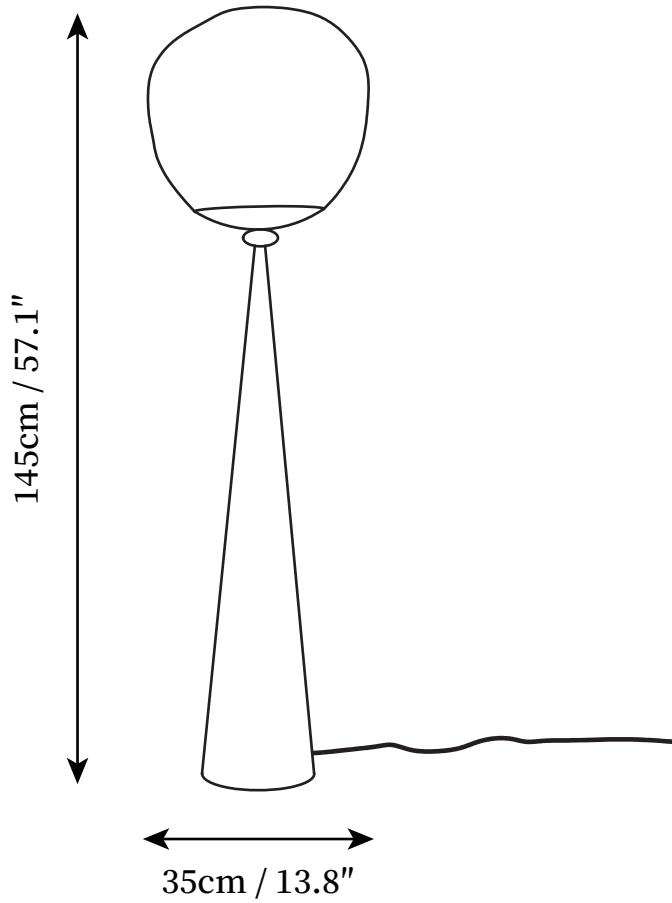

SPECIFICATION SHEET

SPECIFICATION DETAILS

*For custom options, consult factory for details

Fixture Dimensions	D 13.8" x H 57.1"
Light source	E26 or E27
Wattage	Max 40W
Voltage	AC 110-240V
Color Temperature	Based on the purchase of light bulbs
CRI(Ra)	80CRI
Mounting	Floor
Driver Required	NO
Optional Color Temps	Buy bulbs as needed
LED Rated Life	Based on bulb life (we do not supply bulbs)
Dimming	Dimming is not supported
Finishes	Gold, Chrome, Rose Gold, Black
Shade Details	Gold, Chrome, Rose Gold, Smoky
Material	Metal, PVC, Plastic
Wire Length	98.4"