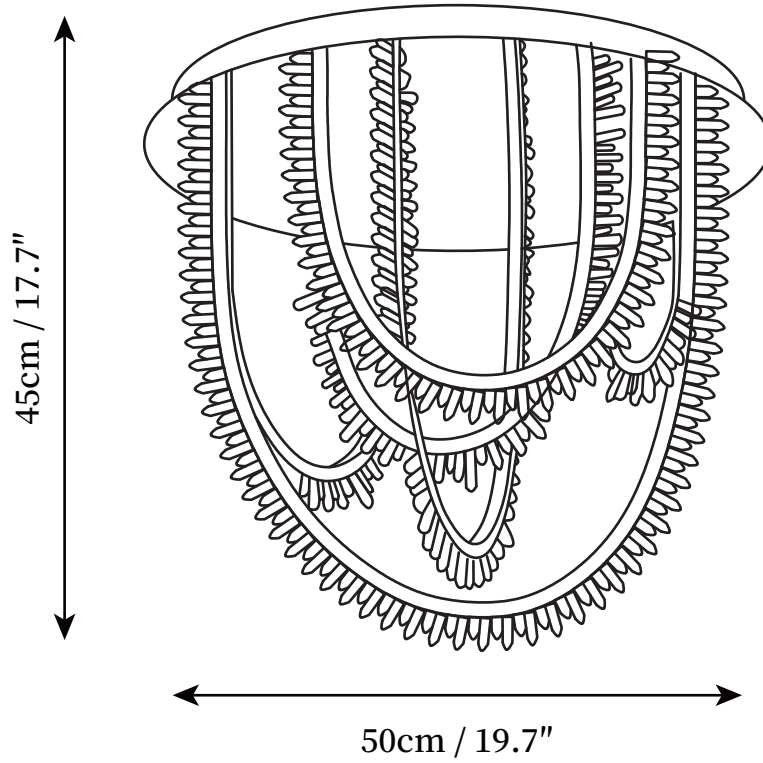

# SPECIFICATION SHEET

---

## SPECIFICATION DETAILS

\*For custom options, consult factory for details

<b>Fixture Dimensions</b>	D 19.7" x H 17.7"
<b>Light source</b>	Integrated LED
<b>Wattage</b>	30W
<b>Voltage</b>	AC 110-240V
<b>Color Temperature</b>	3000k
<b>CRI(Ra)</b>	80CRI
<b>Mounting</b>	Ceiling
<b>Driver Required</b>	Yes
<b>Optional Color Temps</b>	Warm Light (3000K), Neutral Light (4500K), Cool Light (6000K)
<b>LED Rated Life</b>	30000hours
<b>Dimming</b>	Dimming is not supported
<b>Finishes</b>	Gold
<b>Shade Details</b>	Clear
<b>Material</b>	Stainless Steel, Crystal
<b>Wire Length</b>	NO
<b>Wire Type</b>	NO