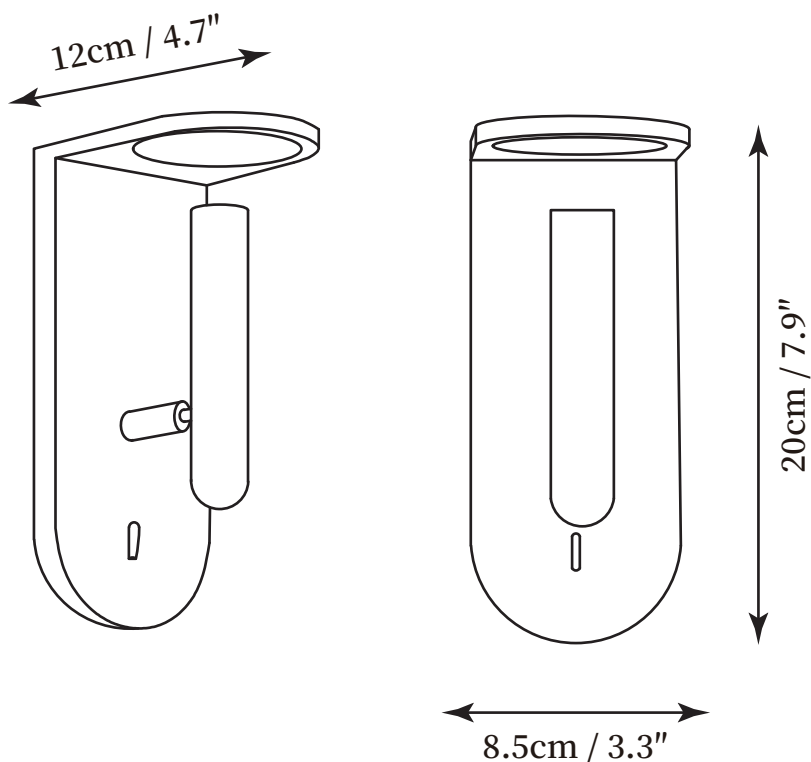

SPECIFICATION SHEET

SPECIFICATION DETAILS

*For custom options, consult factory for details

Fixture Dimensions	D 3.3" x H 7.9"
Light source	Integrated LED
Wattage	~10 W
Voltage	AC 110-240V
Color Temperature	3000k
CRI(Ra)	80CRI
Mounting	Wall
Driver Required	Yes
Optional Color Temps	Warm Light (3000K), Neutral Light (4500K), Cool Light (6000K)
LED Rated Life	30000 hours
Dimming	Dimming is not supported
Finishes	White, Black
Shade Details	White, Black
Material	Aluminium, Acrylic
Wire Length	No
Wire Type	No