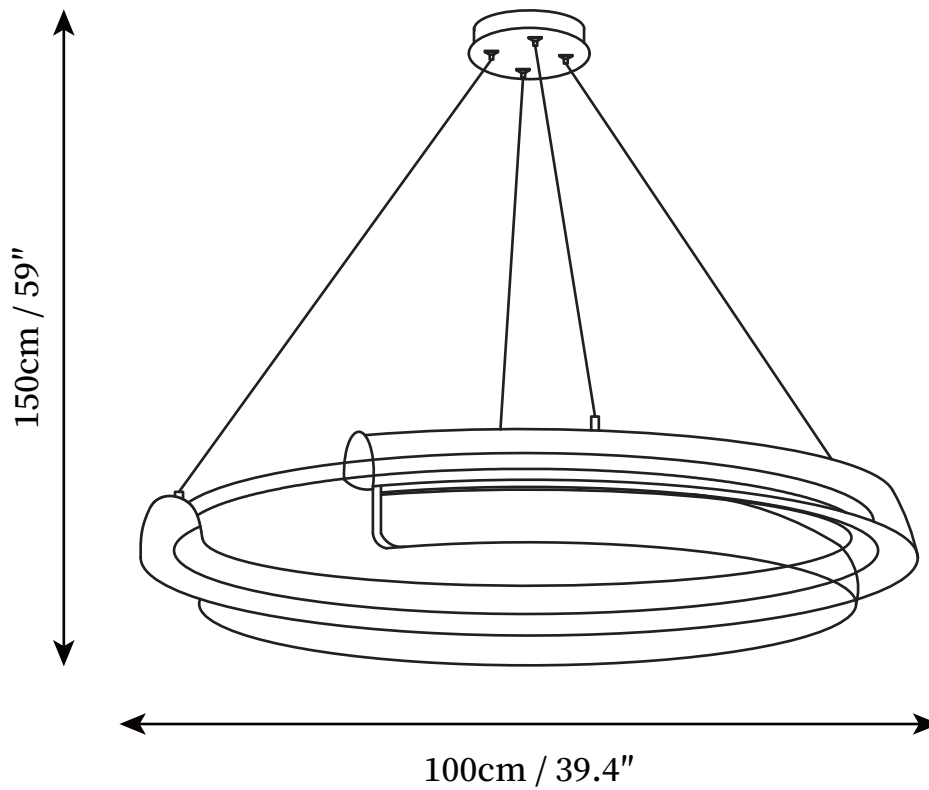

SPECIFICATION SHEET

SPECIFICATION DETAILS

*For custom options, consult factory for details

Fixture Dimensions	D 23.6" x H 59"
Light source	Integrated LED
Wattage	20W
Voltage	AC 110-240V
Color Temperature	3000k
CRI(Ra)	80CRI
Mounting	Ceiling
Driver Required	Yes
Optional Color Temps	Warm Light (3000K), Neutral Light (4500K), Cool Light (6000K)
LED Rated Life	30000hours
Dimming	Dimming is not supported
Finishes	Gold
Shade Details	Clear
Material	Iron, Metal, Acrylic
Wire Length	59"
Wire Type	Clear Coaxial Wire

SPECIFICATION SHEET

SPECIFICATION DETAILS

*For custom options, consult factory for details

Fixture Dimensions	D 31.5" x H 59"
Light source	Integrated LED
Wattage	20W
Voltage	AC 110-240V
Color Temperature	3000k
CRI(Ra)	80CRI
Mounting	Ceiling
Driver Required	Yes
Optional Color Temps	Warm Light (3000K), Neutral Light (4500K), Cool Light (6000K)
LED Rated Life	30000hours
Dimming	Dimming is not supported
Finishes	Gold
Shade Details	Clear
Material	Iron, Metal, Acrylic
Wire Length	59"
Wire Type	Clear Coaxial Wire

SPECIFICATION SHEET

SPECIFICATION DETAILS

*For custom options, consult factory for details

Fixture Dimensions	D 39.4" x H 59"
Light source	Integrated LED
Wattage	20W
Voltage	AC 110-240V
Color Temperature	3000k
CRI(Ra)	80CRI
Mounting	Ceiling
Driver Required	Yes
Optional Color Temps	Warm Light (3000K), Neutral Light (4500K), Cool Light (6000K)
LED Rated Life	30000hours
Dimming	Dimming is not supported
Finishes	Gold
Shade Details	Clear
Material	Iron, Metal, Acrylic
Wire Length	59"
Wire Type	Clear Coaxial Wire