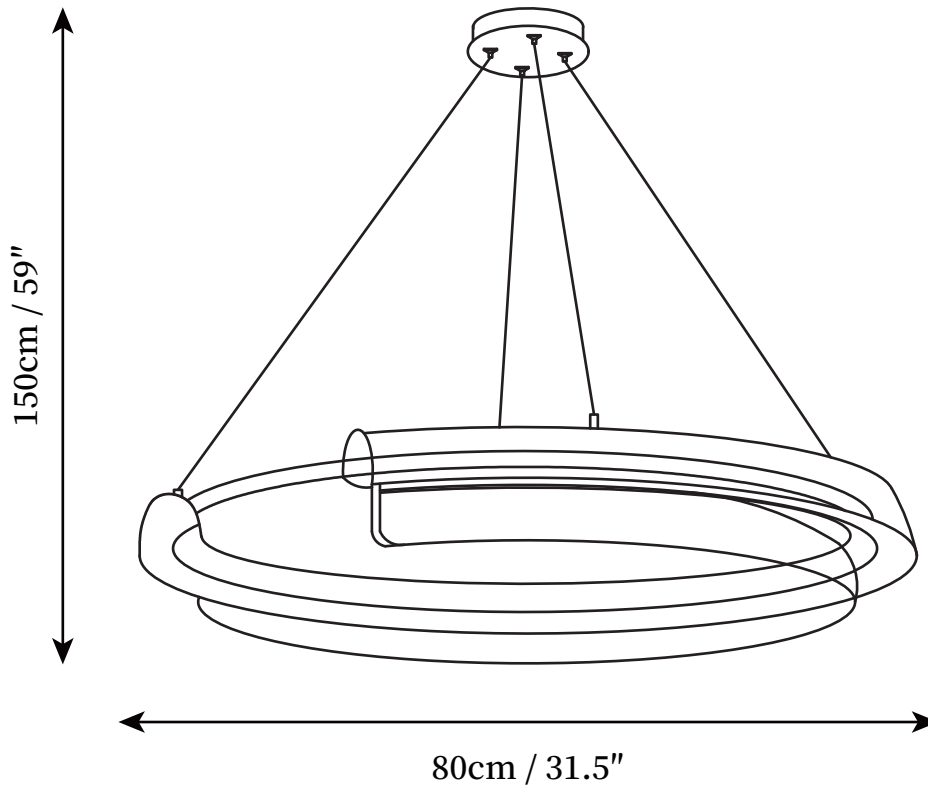

SPECIFICATION SHEET

SPECIFICATION DETAILS

*For custom options, consult factory for details

Fixture Dimensions	D 23.6" x H 59"
Light source	Integrated LED
Wattage	20W
Voltage	AC 110-240V
Color Temperature	3000k
CRI(Ra)	80CRI
Mounting	Ceiling
Driver Required	Yes
Optional Color Temps	Warm Light (3000K), Neutral Light (4500K), Cool Light (6000K)
LED Rated Life	30000hours
Dimming	Dimming is not supported
Finishes	Gold
Shade Details	Clear
Material	Iron, Metal, Acrylic
Wire Length	59"
Wire Type	Clear Coaxial Wire

SPECIFICATION SHEET

SPECIFICATION DETAILS

*For custom options, consult factory for details

Fixture Dimensions	D 31.5" x H 59"
Light source	Integrated LED
Wattage	20W
Voltage	AC 110-240V
Color Temperature	3000k
CRI(Ra)	80CRI
Mounting	Ceiling
Driver Required	Yes
Optional Color Temps	Warm Light (3000K), Neutral Light (4500K), Cool Light (6000K)
LED Rated Life	30000hours
Dimming	Dimming is not supported
Finishes	Gold
Shade Details	Clear
Material	Iron, Metal, Acrylic
Wire Length	59"
Wire Type	Clear Coaxial Wire

SPECIFICATION SHEET

SPECIFICATION DETAILS

*For custom options, consult factory for details

Fixture Dimensions	D 39.4" x H 59"
Light source	Integrated LED
Wattage	20W
Voltage	AC 110-240V
Color Temperature	3000k
CRI(Ra)	80CRI
Mounting	Ceiling
Driver Required	Yes
Optional Color Temps	Warm Light (3000K), Neutral Light (4500K), Cool Light (6000K)
LED Rated Life	30000hours
Dimming	Dimming is not supported
Finishes	Gold
Shade Details	Clear
Material	Iron, Metal, Acrylic
Wire Length	59"
Wire Type	Clear Coaxial Wire