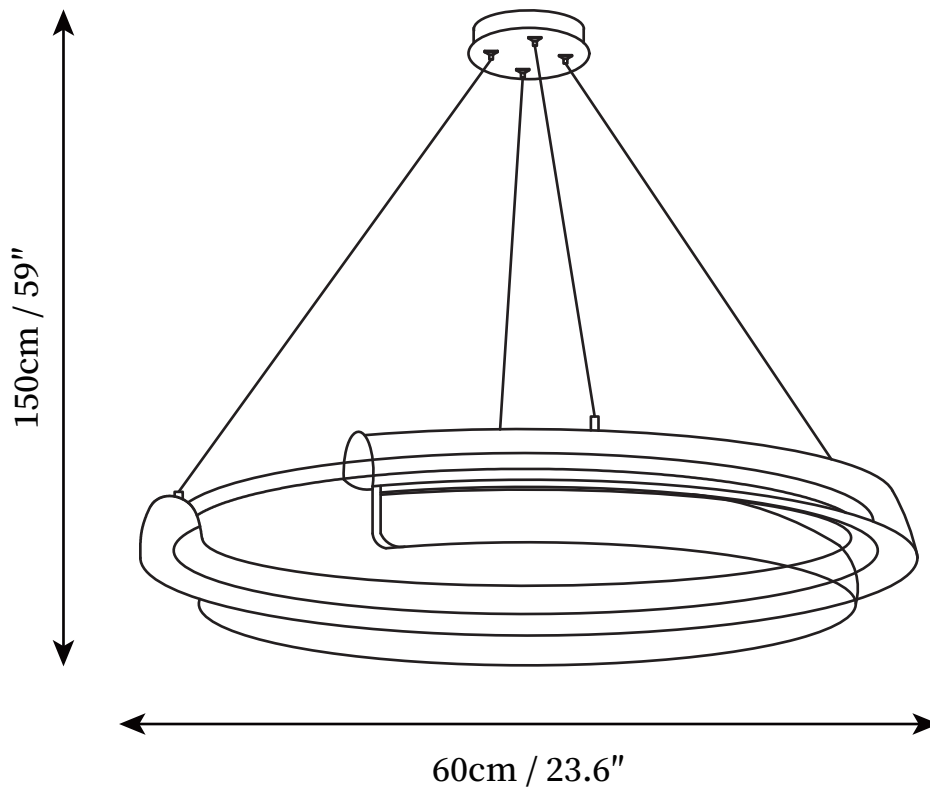

SPECIFICATION SHEET

SPECIFICATION DETAILS

*For custom options, consult factory for details

Fixture Dimensions	D 23.6" x H 59"
Light source	Integrated LED
Wattage	20W
Voltage	AC 110-240V
Color Temperature	3000k
CRI(Ra)	80CRI
Mounting	Ceiling
Driver Required	Yes
Optional Color Temps	Warm Light (3000K), Neutral Light (4500K), Cool Light (6000K)
LED Rated Life	30000hours
Dimming	Dimming is not supported
Finishes	Gold
Shade Details	Clear
Material	Iron, Metal, Acrylic
Wire Length	59"
Wire Type	Clear Coaxial Wire

SPECIFICATION SHEET

SPECIFICATION DETAILS

*For custom options, consult factory for details

Fixture Dimensions	D 31.5" x H 59"
Light source	Integrated LED
Wattage	20W
Voltage	AC 110-240V
Color Temperature	3000k
CRI(Ra)	80CRI
Mounting	Ceiling
Driver Required	Yes
Optional Color Temps	Warm Light (3000K), Neutral Light (4500K), Cool Light (6000K)
LED Rated Life	30000hours
Dimming	Dimming is not supported
Finishes	Gold
Shade Details	Clear
Material	Iron, Metal, Acrylic
Wire Length	59"
Wire Type	Clear Coaxial Wire

SPECIFICATION SHEET

SPECIFICATION DETAILS

*For custom options, consult factory for details

Fixture Dimensions	D 39.4" x H 59"
Light source	Integrated LED
Wattage	20W
Voltage	AC 110-240V
Color Temperature	3000k
CRI(Ra)	80CRI
Mounting	Ceiling
Driver Required	Yes
Optional Color Temps	Warm Light (3000K), Neutral Light (4500K), Cool Light (6000K)
LED Rated Life	30000hours
Dimming	Dimming is not supported
Finishes	Gold
Shade Details	Clear
Material	Iron, Metal, Acrylic
Wire Length	59"
Wire Type	Clear Coaxial Wire