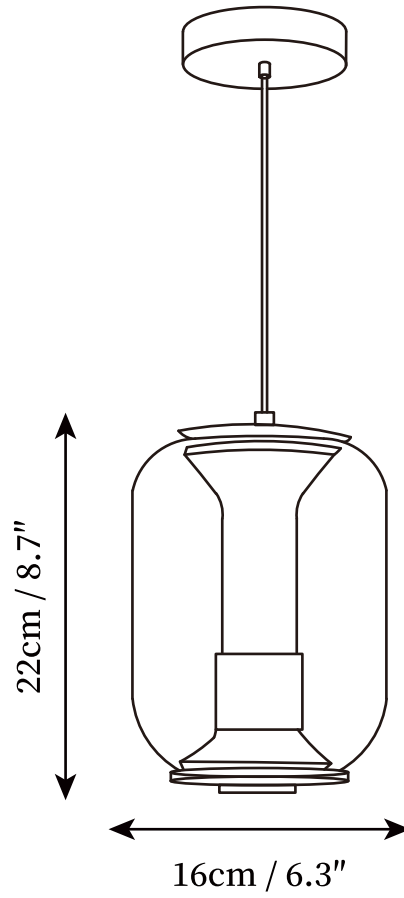

# SPECIFICATION SHEET

---

## SPECIFICATION DETAILS

\*For custom options, consult factory for details

	D 6.3" x H 8.7"
<b>Fixture Dimensions</b>	Integrated LED
<b>Light source</b>	~ 5W
<b>Wattage</b>	AC 110-240V
<b>Voltage</b>	Not supported
<b>Dimming</b>	
<b>CRI(Ra)</b>	90+ CRI
<b>Mounting</b>	Hardwired.
<b>LED Rated Life</b>	30000 hours
<b>Color Temperature</b>	Warm Light (3000K), Neutral Light (4000K), Cool Light (6000K)
<b>Control method</b>	Compatible with common wall switches (not included)
<b>Finishes</b>	Gold
<b>Glass color</b>	Smoke gray
<b>Material</b>	Iron, Metal, Glass.
<b>Wire Length</b>	The standard length of the cord is 59" (150 cm), the length is adjustable.