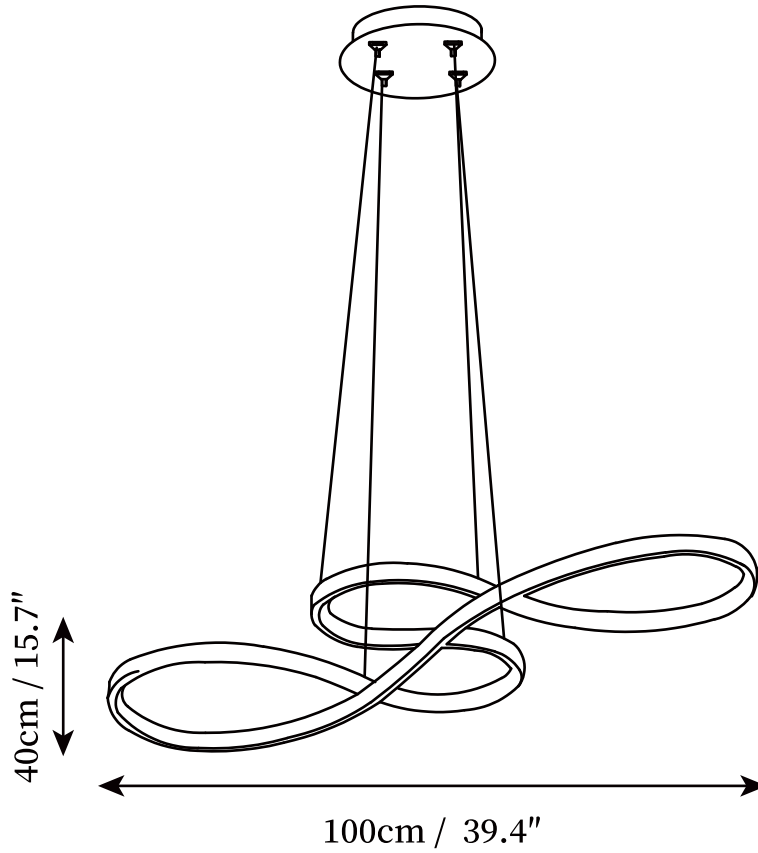

SPECIFICATION SHEET

SPECIFICATION DETAILS

*For custom options, consult factory for details

Fixture Dimensions	L 29.1" x H 9.4", L 39.4" x H 15.7"
Light source	Integrated LED
Wattage	~ 20W
Voltage	AC 110-240V
Dimming	Not supported
CRI(Ra)	90+ CRI
Mounting	Hardwired.
LED Rated Life	30000 hours
Color Temperature	Warm Light (3000K), Neutral Light (4000K), Cool Light (6000K)
Control method	Compatible with common wall switches(not included).
Finishes	Gold, Black
Shadow Details	White
Material	Iron, Aluminum, Acrylic
Wire Length	The standard length of the cord is 59" (150 cm), the length is adjustable.