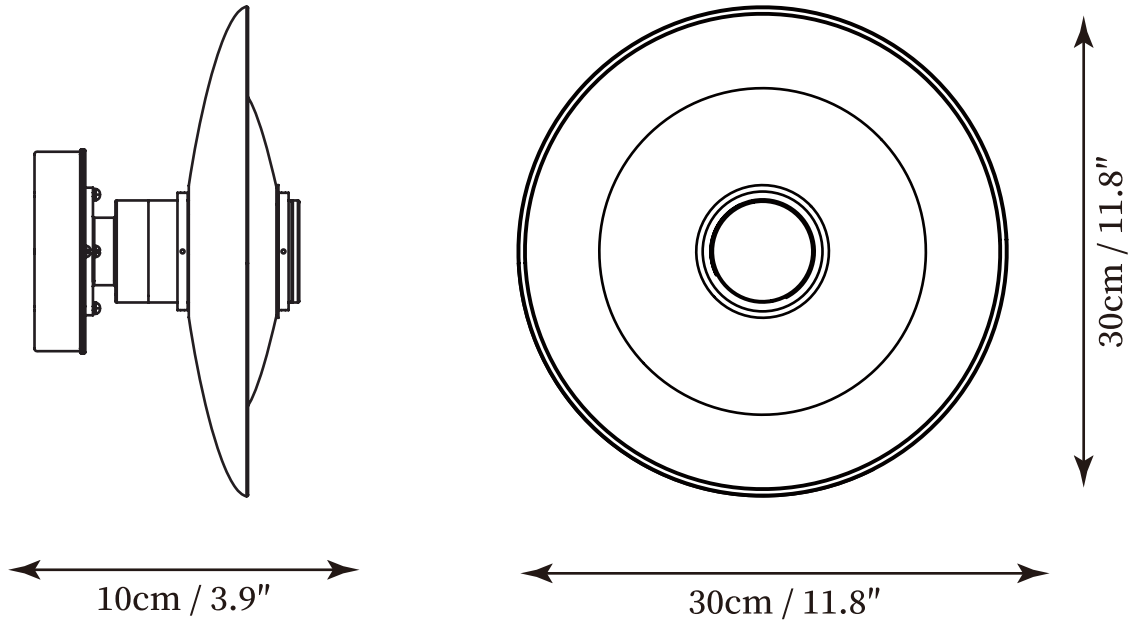

## SPECIFICATION DETAILS

\*For custom options, consult factory for details

<b>Fixture Dimensions</b>	D 9.1" x H 9.1"
<b>Light source</b>	Integrated LED
<b>Wattage</b>	~8 Watts
<b>Voltage</b>	AC 110-240V
<b>Dimming</b>	Not supported
<b>CRI(Ra)</b>	90+CRI
<b>Mounting</b>	Hardwired.
<b>LED Rated Life</b>	30000 hours
<b>Color Temperature</b>	Warm Light (3000K), Neutral Light (4000K), Cool Light (6000K)
<b>Control method</b>	Compatible with common wall switches(not included)
<b>Finishes</b>	Gold, Black.
<b>Shade Details</b>	Amber, Smoke gray.
<b>Material</b>	Iron, Metal, Glass

## SPECIFICATION DETAILS

\*For custom options, consult factory for details

<b>Fixture Dimensions</b>	D 11.8" x H 11.8"
<b>Light source</b>	Integrated LED
<b>Wattage</b>	~8 Watts
<b>Voltage</b>	AC 110-240V
<b>Dimming</b>	Not supported
<b>CRI(Ra)</b>	90+CRI
<b>Mounting</b>	Hardwired.
<b>LED Rated Life</b>	30000 hours
<b>Color Temperature</b>	Warm Light (3000K), Neutral Light (4000K), Cool Light (6000K)
<b>Control method</b>	Compatible with common wall switches(not included)
<b>Finishes</b>	Gold, Black.
<b>Shade Details</b>	Amber, Smoke gray.
<b>Material</b>	Iron, Metal, Glass