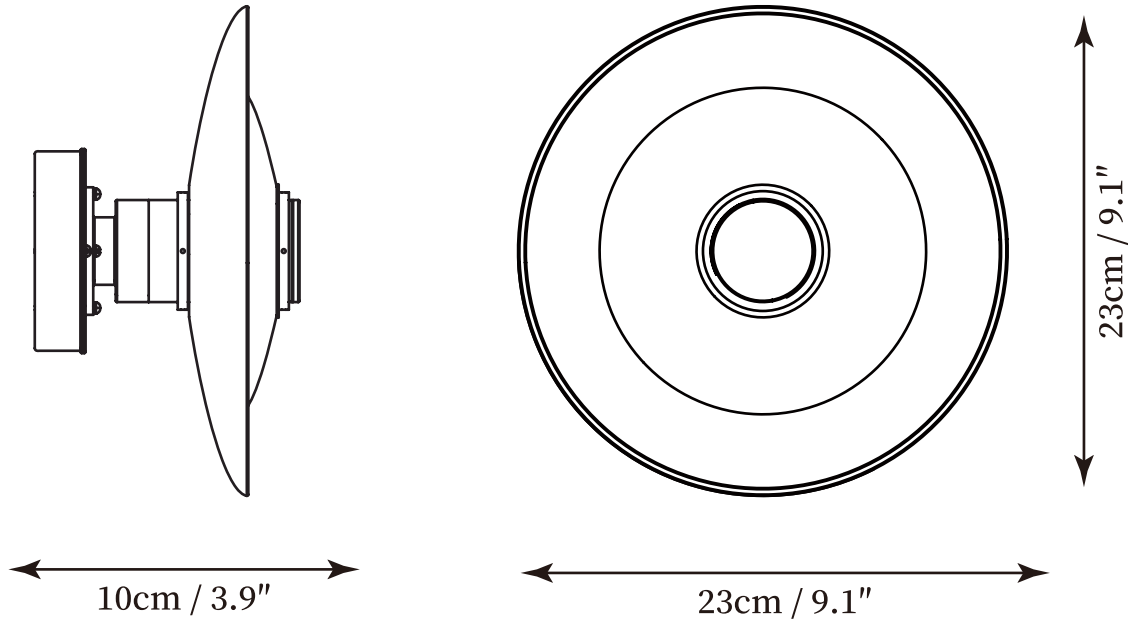

## SPECIFICATION DETAILS

\*For custom options, consult factory for details

<b>Fixture Dimensions</b>	D 9.1" x H 9.1"
<b>Light source</b>	Integrated LED
<b>Wattage</b>	~8 Watts
<b>Voltage</b>	AC 110-240V
<b>Dimming</b>	Not supported
<b>CRI(Ra)</b>	90+CRI
<b>Mounting</b>	Hardwired.
<b>LED Rated Life</b>	30000 hours
<b>Color Temperature</b>	Warm Light (3000K), Neutral Light (4000K), Cool Light (6000K)
<b>Control method</b>	Compatible with common wall switches(not included)
<b>Finishes</b>	Gold, Black.
<b>Shade Details</b>	Amber, Smoke gray.
<b>Material</b>	Iron, Metal, Glass

## SPECIFICATION DETAILS

\*For custom options, consult factory for details

<b>Fixture Dimensions</b>	D 11.8" x H 11.8"
<b>Light source</b>	Integrated LED
<b>Wattage</b>	~8 Watts
<b>Voltage</b>	AC 110-240V
<b>Dimming</b>	Not supported
<b>CRI(Ra)</b>	90+CRI
<b>Mounting</b>	Hardwired.
<b>LED Rated Life</b>	30000 hours
<b>Color Temperature</b>	Warm Light (3000K), Neutral Light (4000K), Cool Light (6000K)
<b>Control method</b>	Compatible with common wall switches(not included)
<b>Finishes</b>	Gold, Black.
<b>Shade Details</b>	Amber, Smoke gray.
<b>Material</b>	Iron, Metal, Glass