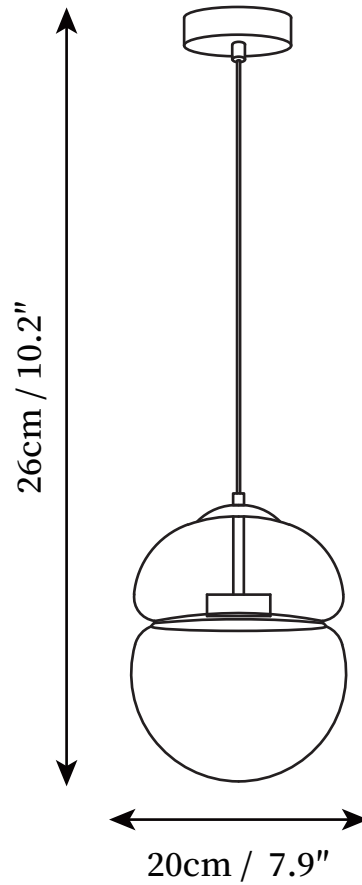

SPECIFICATION SHEET

SPECIFICATION DETAILS

*For custom options, consult factory for details

Fixture Dimensions	D 7.9" x H 10.2"
Light source	Integrated LED
Wattage	10W
Voltage	AC 110-240V
Color Temperature	3000k
CRI(Ra)	80CRI
Mounting	Ceiling
Driver Required	Yes
Optional Color Temps	Warm Light (3000K), Neutral Light (4500K), Cool Light (6000K)
LED Rated Life	30000hours
Dimming	Dimming is not supported
Finishes	Copper Plated
Glass Details	Smoke Grey + Clear, Copper Plated + Clear
Material	Iron, Metal, Glass
Wire Length	59"
Wire Type	Black Coaxial Wire