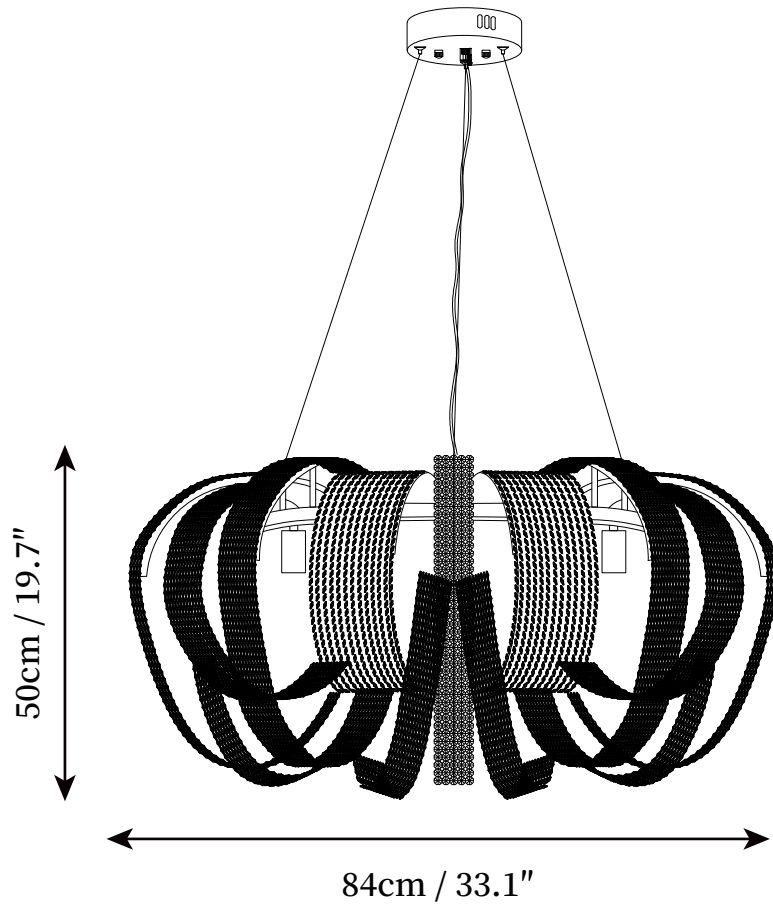

SPECIFICATION SHEET

SPECIFICATION DETAILS

*For custom options, consult factory for details

Fixture Dimensions	D 10.2" x H 20.5"
Light source	E14
Wattage	15W (single light)
Voltage	AC 110-240V
Color Temperature	Based on the purchase of light bulbs
CRI(Ra)	80CRI
Mounting	Ceiling
Driver Required	NO
Optional Color Temps	Buy bulbs as needed
LED Rated Life	Based on bulb life (we do not supply bulbs)
Dimming	Dimming is not supported
Finishes	Gold, Chrome
Glass Details	Clear
Material	Iron, Metal, Crystal
Wire Length	59"
Wire Type	White Coaxial Wire

SPECIFICATION SHEET

SPECIFICATION DETAILS

*For custom options, consult factory for details

Fixture Dimensions	D 27.2" x H 19.7"
Light source	E14
Wattage	15W (single light)
Voltage	AC 110-240V
Color Temperature	Based on the purchase of light bulbs
CRI(Ra)	80CRI
Mounting	Ceiling
Driver Required	NO
Optional Color Temps	Buy bulbs as needed
LED Rated Life	Based on bulb life (we do not supply bulbs)
Dimming	Dimming is not supported
Finishes	Gold, Chrome
Glass Details	Clear
Material	Iron, Metal, Crystal
Wire Length	59"
Wire Type	White Coaxial Wire

SPECIFICATION SHEET

SPECIFICATION DETAILS

*For custom options, consult factory for details

Fixture Dimensions	D 33.1" x H 19.7"
Light source	E14
Wattage	15W (single light)
Voltage	AC 110-240V
Color Temperature	Based on the purchase of light bulbs
CRI(Ra)	80CRI
Mounting	Ceiling
Driver Required	NO
Optional Color Temps	Buy bulbs as needed
LED Rated Life	Based on bulb life (we do not supply bulbs)
Dimming	Dimming is not supported
Finishes	Gold, Chrome
Glass Details	Clear
Material	Iron, Metal, Crystal
Wire Length	59"
Wire Type	White Coaxial Wire