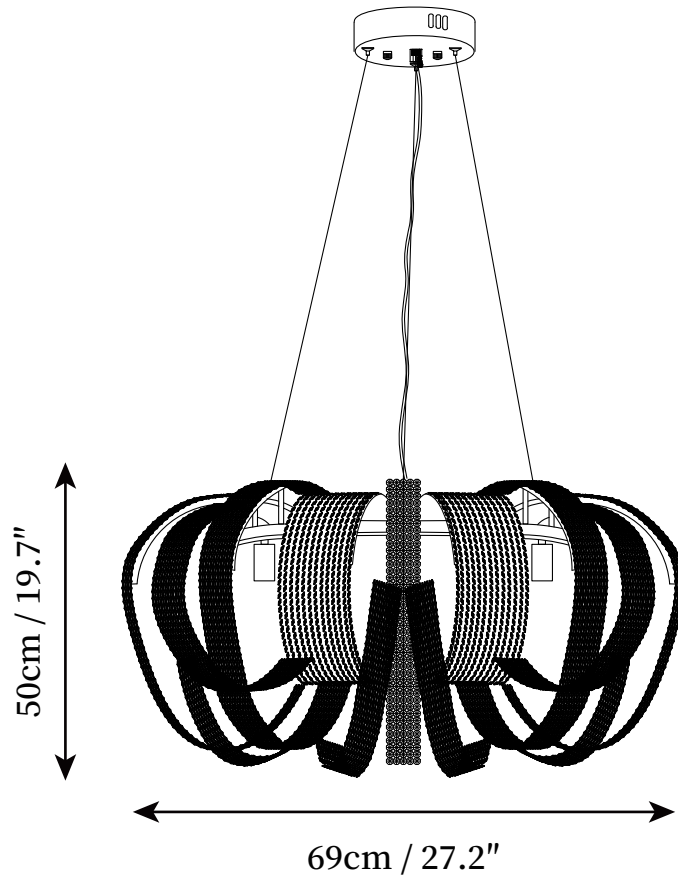

SPECIFICATION SHEET

SPECIFICATION DETAILS

*For custom options, consult factory for details

Fixture Dimensions	D 10.2" x H 20.5"
Light source	E14
Wattage	15W (single light)
Voltage	AC 110-240V
Color Temperature	Based on the purchase of light bulbs
CRI(Ra)	80CRI
Mounting	Ceiling
Driver Required	NO
Optional Color Temps	Buy bulbs as needed
LED Rated Life	Based on bulb life (we do not supply bulbs)
Dimming	Dimming is not supported
Finishes	Gold, Chrome
Glass Details	Clear
Material	Iron, Metal, Crystal
Wire Length	59"
Wire Type	White Coaxial Wire

SPECIFICATION SHEET

SPECIFICATION DETAILS

*For custom options, consult factory for details

Fixture Dimensions	D 27.2" x H 19.7"
Light source	E14
Wattage	15W (single light)
Voltage	AC 110-240V
Color Temperature	Based on the purchase of light bulbs
CRI(Ra)	80CRI
Mounting	Ceiling
Driver Required	NO
Optional Color Temps	Buy bulbs as needed
LED Rated Life	Based on bulb life (we do not supply bulbs)
Dimming	Dimming is not supported
Finishes	Gold, Chrome
Glass Details	Clear
Material	Iron, Metal, Crystal
Wire Length	59"
Wire Type	White Coaxial Wire

SPECIFICATION SHEET

SPECIFICATION DETAILS

*For custom options, consult factory for details

Fixture Dimensions	D 33.1" x H 19.7"
Light source	E14
Wattage	15W (single light)
Voltage	AC 110-240V
Color Temperature	Based on the purchase of light bulbs
CRI(Ra)	80CRI
Mounting	Ceiling
Driver Required	NO
Optional Color Temps	Buy bulbs as needed
LED Rated Life	Based on bulb life (we do not supply bulbs)
Dimming	Dimming is not supported
Finishes	Gold, Chrome
Glass Details	Clear
Material	Iron, Metal, Crystal
Wire Length	59"
Wire Type	White Coaxial Wire