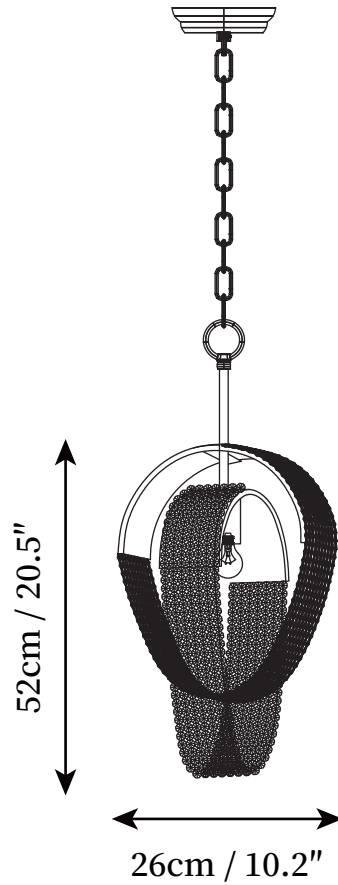

SPECIFICATION SHEET

SPECIFICATION DETAILS

*For custom options, consult factory for details

Fixture Dimensions	D 10.2" x H 20.5"
Light source	E14
Wattage	15W (single light)
Voltage	AC 110-240V
Color Temperature	Based on the purchase of light bulbs
CRI(Ra)	80CRI
Mounting	Ceiling
Driver Required	NO
Optional Color Temps	Buy bulbs as needed
LED Rated Life	Based on bulb life (we do not supply bulbs)
Dimming	Dimming is not supported
Finishes	Gold, Chrome
Glass Details	Clear
Material	Iron, Metal, Crystal
Wire Length	59"
Wire Type	White Coaxial Wire

SPECIFICATION SHEET

SPECIFICATION DETAILS

*For custom options, consult factory for details

Fixture Dimensions	D 27.2" x H 19.7"
Light source	E14
Wattage	15W (single light)
Voltage	AC 110-240V
Color Temperature	Based on the purchase of light bulbs
CRI(Ra)	80CRI
Mounting	Ceiling
Driver Required	NO
Optional Color Temps	Buy bulbs as needed
LED Rated Life	Based on bulb life (we do not supply bulbs)
Dimming	Dimming is not supported
Finishes	Gold, Chrome
Glass Details	Clear
Material	Iron, Metal, Crystal
Wire Length	59"
Wire Type	White Coaxial Wire

SPECIFICATION SHEET

SPECIFICATION DETAILS

*For custom options, consult factory for details

Fixture Dimensions	D 33.1" x H 19.7"
Light source	E14
Wattage	15W (single light)
Voltage	AC 110-240V
Color Temperature	Based on the purchase of light bulbs
CRI(Ra)	80CRI
Mounting	Ceiling
Driver Required	NO
Optional Color Temps	Buy bulbs as needed
LED Rated Life	Based on bulb life (we do not supply bulbs)
Dimming	Dimming is not supported
Finishes	Gold, Chrome
Glass Details	Clear
Material	Iron, Metal, Crystal
Wire Length	59"
Wire Type	White Coaxial Wire