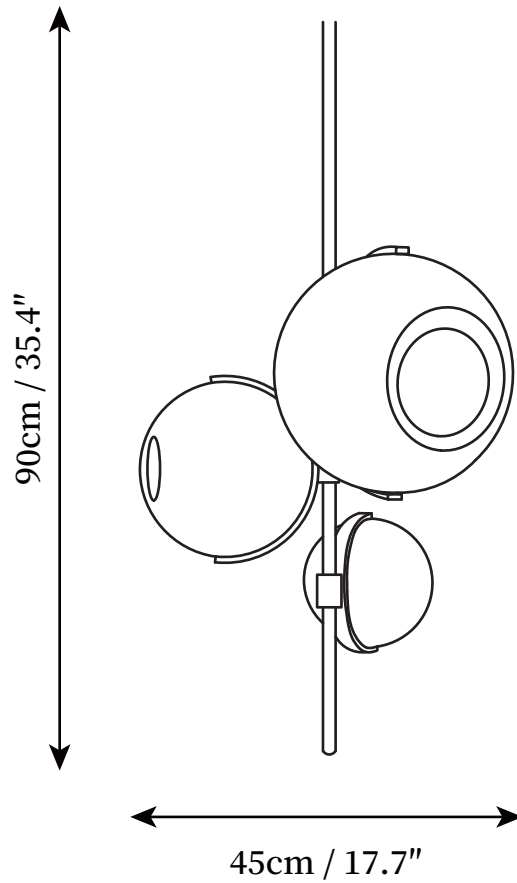

SPECIFICATION SHEET

SPECIFICATION DETAILS

*For custom options, consult factory for details

Fixture Dimensions	D 17.7" x H 35.4"
Light source	E26 or E27
Wattage	Max 40W
Voltage	AC 110-240V
Color Temperature	Based on the purchase of light bulbs
CRI(Ra)	80CRI
Mounting	Ceiling
Driver Required	NO
Optional Color Temps	Buy bulbs as needed
LED Rated Life	Based on bulb life (we do not supply bulbs)
Dimming	Dimming is not supported
Finishes	Gold
Glass Details	Red
Material	Iron, Metal, Glass
Wire Length	NO
Wire Type	NO