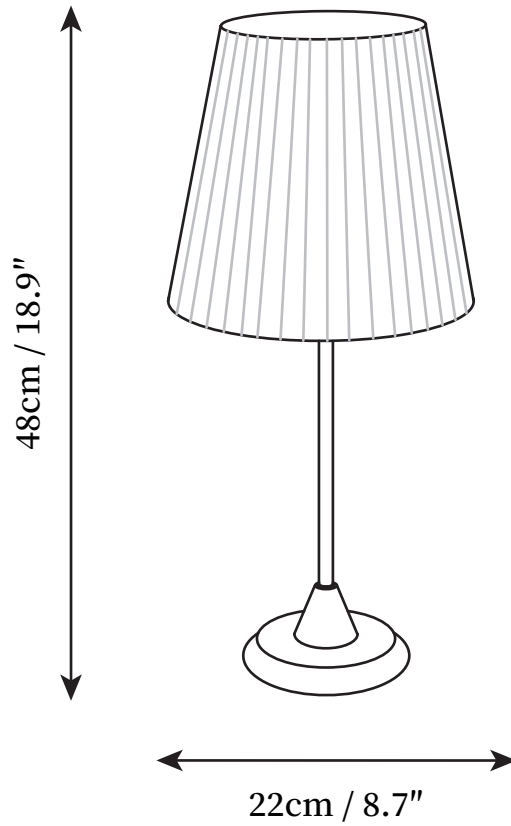

SPECIFICATION SHEET

SPECIFICATION DETAILS

*For custom options, consult factory for details

Fixture Dimensions	D 8.7" x H 18.9"
Light source	E26 or E27
Wattage	40W
Voltage	AC 110-240V
Color Temperature	Based on the purchase of light bulbs
CRI(Ra)	80CRI
Mounting	Table
Driver Required	NO
Optional Color Temps	Buy bulbs as needed
LED Rated Life	Based on bulb life (we do not supply bulbs)
Dimming	Dimming is not supported
Finishes	Chrome
Shade Details	White
Material	Metal, Iron, Fabric
Wire Length	59"
Wire Type	Wire with switch plug