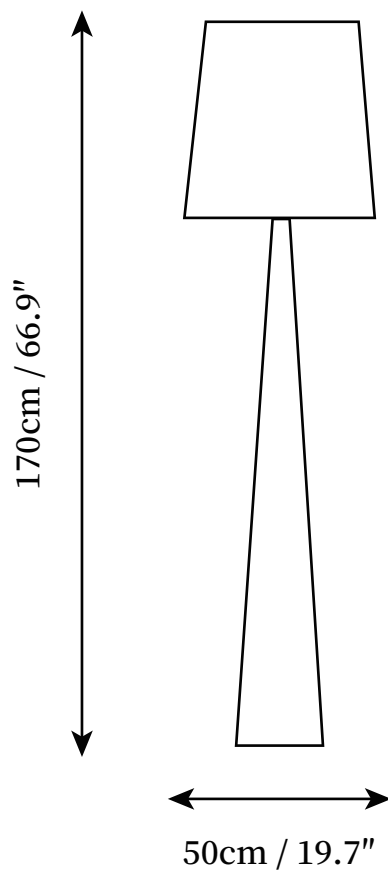

## SPECIFICATION DETAILS

\*For custom options, consult factory for details

<b>Fixture Dimensions</b>	D 19.7" x H 66.9"
<b>Light source</b>	E26 or E27
<b>Wattage</b>	Max 40W
<b>Voltage</b>	AC 110-240V
<b>Color Temperature</b>	Based on the purchase of light bulbs
<b>CRI(Ra)</b>	80CRI
<b>Mounting</b>	Floor
<b>Driver Required</b>	NO
<b>Optional Color Temps</b>	Buy bulbs as needed
<b>LED Rated Life</b>	Based on bulb life (we do not supply bulbs)
<b>Dimming</b>	Dimming is not supported
<b>Finishes</b>	Black
<b>Shade Details</b>	White
<b>Material</b>	Iron, Metal, Fabric
<b>Wire Length</b>	98.4 "
<b>Wire Type</b>	Wire with switch plug